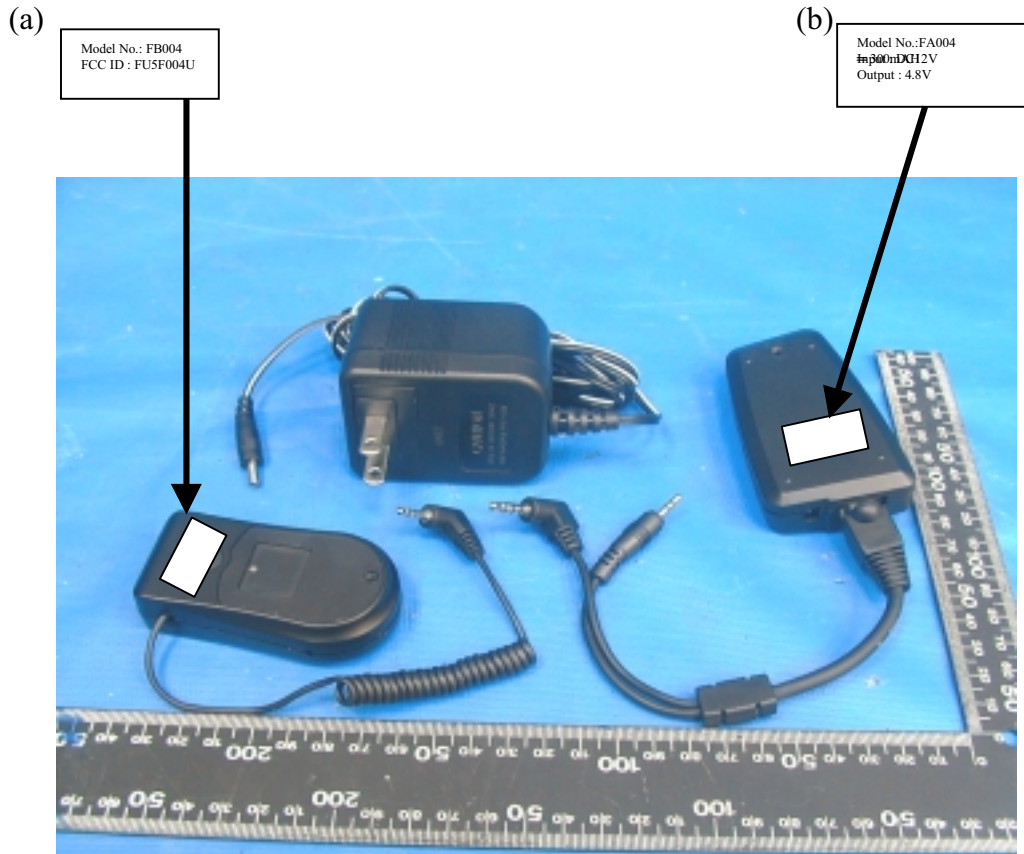

## Model Label Location For FCC ID “FU5F004U”

(b) FOR CHARGER

(a)FOR EUT (BASE UNIT)