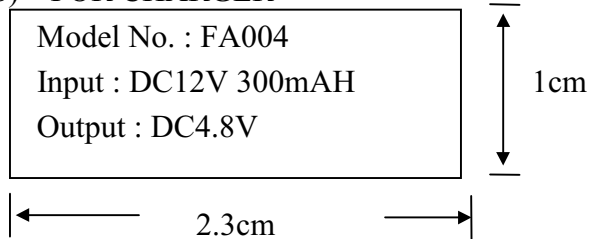

## Model Label Location For FCC ID “FU5F004U”

(b) FOR CHARGER

(a)FOR EUT (BASE UNIT)