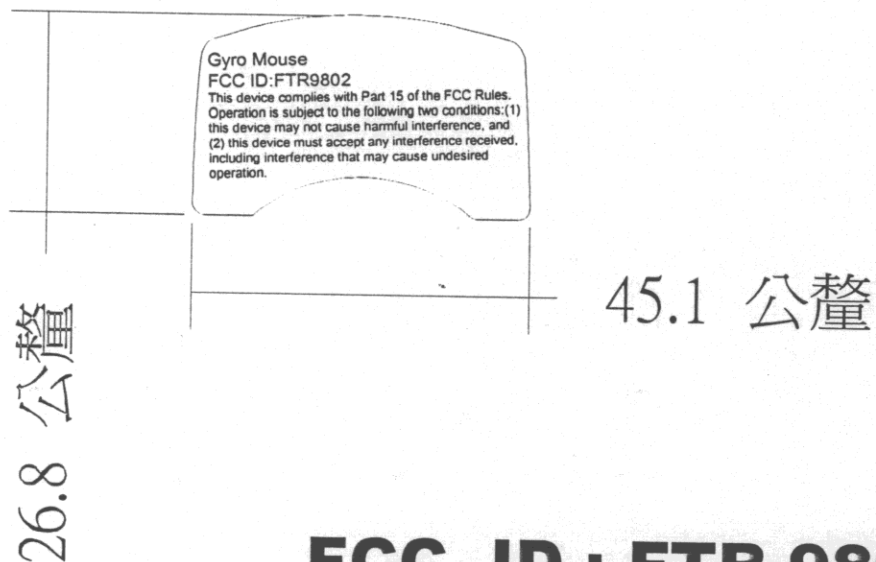

## EXHIBIT A. FCC ID LABEL

FCC ID:FTR9802

The next page shows the location of FCC ID on EUT.

**Lable size:**

**FCC ID : FTR 9802**  
**MODEL NO: 9802**

## Note:

1. Material and thickness:2 mi 1, white
2. Glue information : Permanent adhesive
3. Text color is black
4. Scale: 1:1

FCC ID LABEL

FCC ID LABEL LOCATION

911906