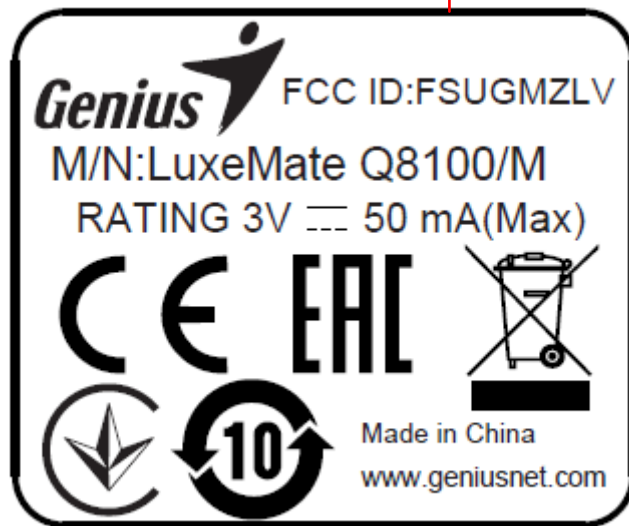

Label

Size: 24*20mm, used paster.