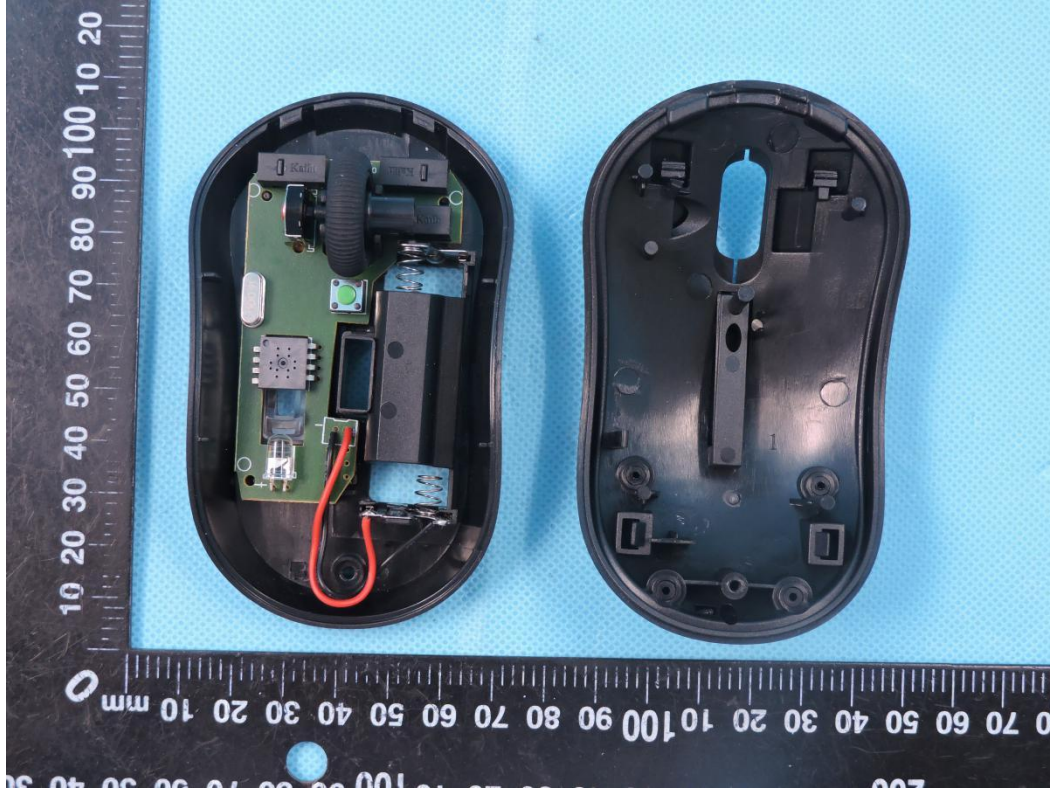

**APPENDIX-PHOTOGRAPHS OF EUT CONSTRUCTIONAL DETAILS**  
**FCC ID: FSUGMZLV**  
**Model: LuxeMate Q8100/M**

Photo 1

Photo 2

Photo 3