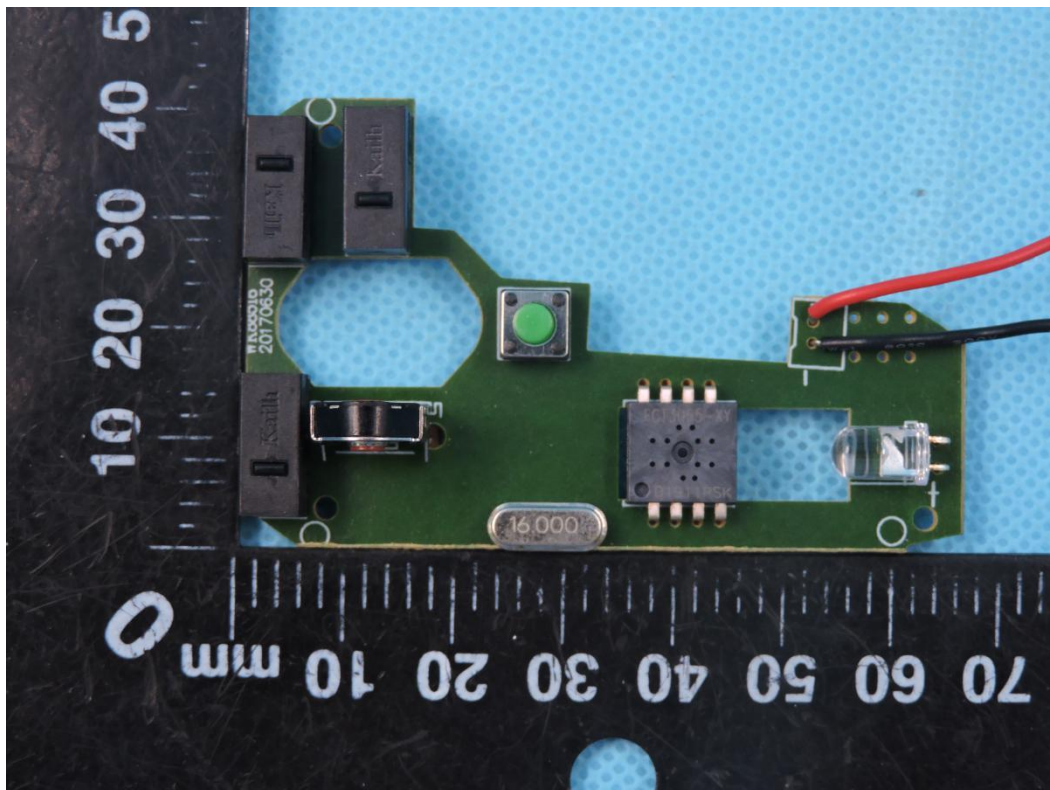

**APPENDIX-PHOTOGRAPHS OF EUT CONSTRUCTIONAL DETAILS**  
**FCC ID: FSUGMZLV**  
**Model: LuxeMate Q8100/M**

Photo 1

Photo 2

Photo 3