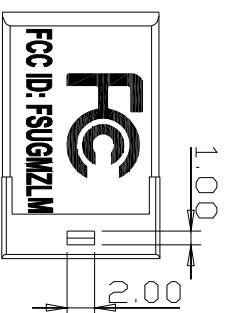

Unit: mm

SCALE 1.000

SCALE 2.000

“The label Screen print to the equipment by permanent adhesive”