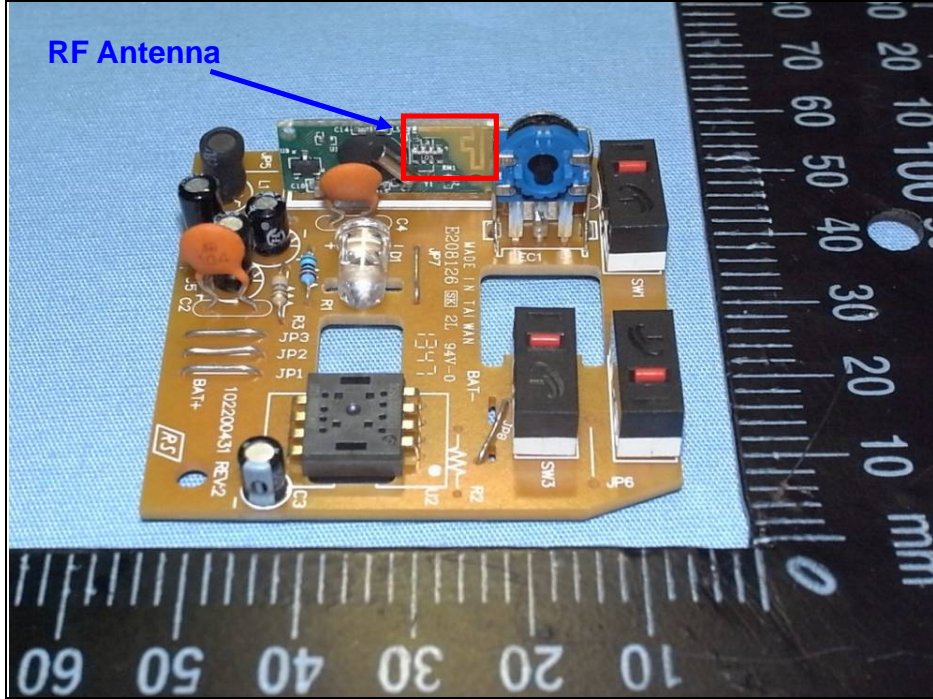

Spectrum Research & Testing Lab., Inc.  
No.167, Ln. 780, Shan-Tong Rd., Ling 8, Shan-Tong Li,  
Chung-Li City, Taoyuan County 320, Taiwan (R.O.C.)

## PHOTOS OF EUT - Internal

TOP

PCB

**Spectrum Research & Testing Lab., Inc.**  
No.167, Ln. 780, Shan-Tong Rd., Ling 8, Shan-Tong Li,  
Chung-Li City, Taoyuan County 320, Taiwan (R.O.C.)

PCB

Antenna

**Spectrum Research & Testing Lab., Inc.**  
No.167, Ln. 780, Shan-Tong Rd., Ling 8, Shan-Tong Li,  
Chung-Li City, Taoyuan County 320, Taiwan (R.O.C.)