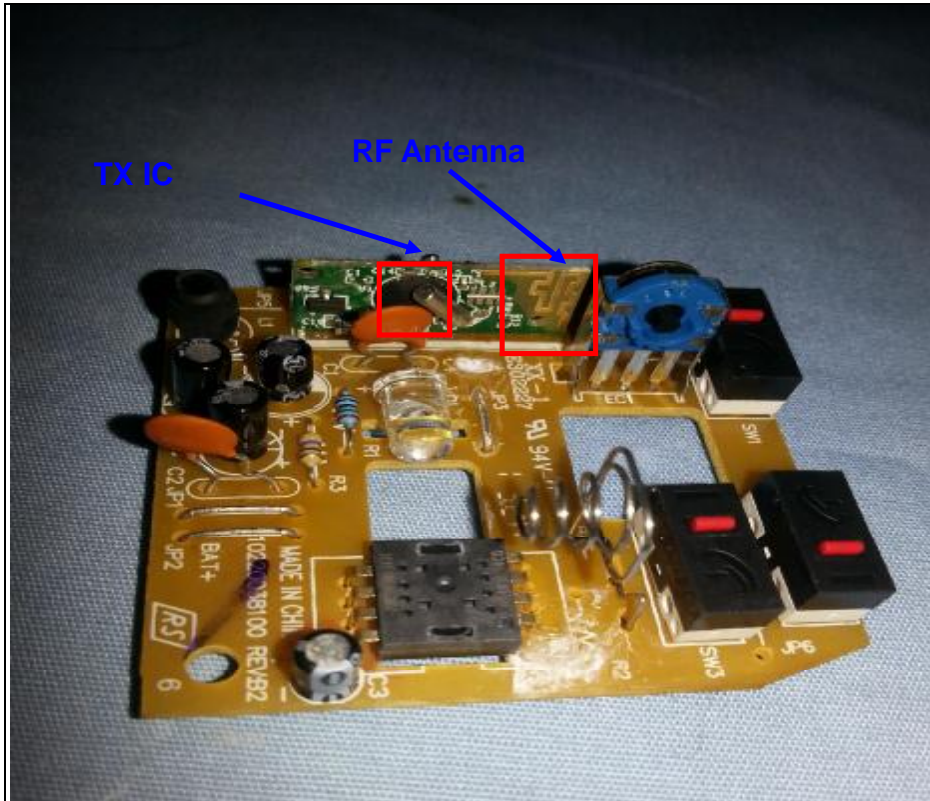

## PHOTOS OF EUT - Internal

TOP

**Spectrum Research & Testing Lab., Inc.**  
No.167,Ln. 780, Shan-Tong Rd.,Ling 8, Shan-Tong Li,  
Chung-Li City, Taoyuan County 320, Taiwan (R.O.C.)

PCB

**Spectrum Research & Testing Lab., Inc.**  
No.167, Ln. 780, Shan-Tong Rd., Ling 8, Shan-Tong Li,  
Chung-Li City, Taoyuan County 320, Taiwan (R.O.C.)

### Antenna

**Spectrum Research & Testing Lab., Inc.**  
No.167, Ln. 780, Shan-Tong Rd., Ling 8, Shan-Tong Li,  
Chung-Li City, Taoyuan County 320, Taiwan (R.O.C.)