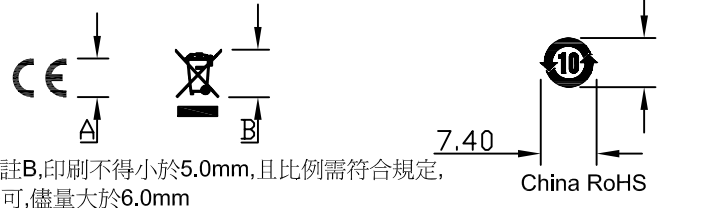

REVISION	0
RELEASED FOR SOURCING ONLY.	
VIVIAN 7/14/2011	1
RELEASED FOR ISSUED & CHECKED	
王冬梅2011/9/16	A

SCALE 2.000

SCALE 1.000

- NOTES:
- UNITS : mm
  - SCALE : 2/1
  - MATERIAL : 100P合成紙+霧P
  - THICKNESS : 0.10mm
  - BACKGROUND COLOR : BLACK
  - CHARACTERS COLOR : Pantone 430(深灰色)
  - SERIAL NO & BAR CODE. FORMAT AS BELOW:  
S/N: F wwwww SSSS  
廠別 (3代表昆盈) 工令流水號 生產數量序號
  - MADE IN XXXXXX  
PRODUCING AREA: (TAIWAN; CHINA)
  - THE SYMBOL INDICATES A CRITICAL DIMENSION IQC 100% MATL. INCOMING INSP. EC.
  - 樣品由生產地承認
  - RESTRICTED SUBSTANCE SPEC. REFERENCE TO: DKC-QCD-S-095
  - WEEE垃圾桶符號已刻在下蓋

RS			
TOLERANCES			
LINEAR	INCH	MM	ANGLE
X.X	<del>±</del>	± 0.15	
X.XX	±	± 0.10	± 5.0°
X.XXX	±	<del>±</del>	
UNLESS OTHERWISE SPECIFIED			

SHEET 10F 1

**KYLE** KYE Systems Corporation.

PM會簽	電子會簽	EMI會簽	DESCRIPTION: RS, FCC, DX-L8000, BSMI, TW, TX	DWG NO.: 12040608100
			DRAWN BY: 王冬梅2011/9/16	CHECKED BY:
			APPROVED BY:	REV A