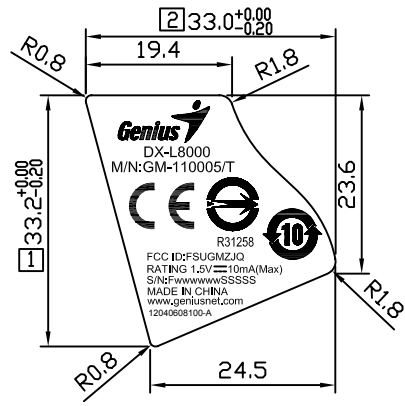

REVISION	0
RELEASED FOR SOURCING ONLY.	
VIVIAN 7/14/2011	1
RELEASED FOR ISSUED & CHECKED	
王冬梅2011/9/16	A

SCALE 2.000

SCALE 1.000

- NOTES:
- UNITS : mm
  - SCALE : 2/1
  - MATERIAL : 100P合成紙+霧P
  - THICKNESS : 0.10mm
  - BACKGROUND COLOR : BLACK
  - CHARACTERS COLOR : Pantone 430(深灰色)
  - SERIAL NO & BAR CODE. FORMAT AS BELOW:  
S/N: F wwwww SSSS  
廠別 (3代表昆盈) 工令流水號 生產數量序號
  - MADE IN XXXXXX  
PRODUCING AREA: (TAIWAN; CHINA)
  - THE SYMBOL INDICATES A CRITICAL DIMENSION IQC 100% MATL. INCOMING INSP. EC.
  - 樣品由生產地承認
  - RESTRICTED SUBSTANCE SPEC. REFERENCE TO: DKC-QCD-S-095
  - WEEE垃圾桶符號已刻在下蓋

RS			
TOLERANCES			
LINEAR	INCH	MM	ANGLE
X.X	<del>±</del>	± 0.15	
X.XX	±	± 0.10	± 5.0°
X.XXX	±	<del>±</del>	
UNLESS OTHERWISE SPECIFIED			

SHEET 10F 1

**KYLE** KYE Systems Corporation.

PM會簽	電子會簽	EMI會簽	DESCRIPTION: RS, FCC, DX-L8000, BSMI, TW, TX	DWG NO.: 12040608100
			DRAWN BY: 王冬梅2011/9/16	CHECKED BY:
			APPROVED BY:	REV A