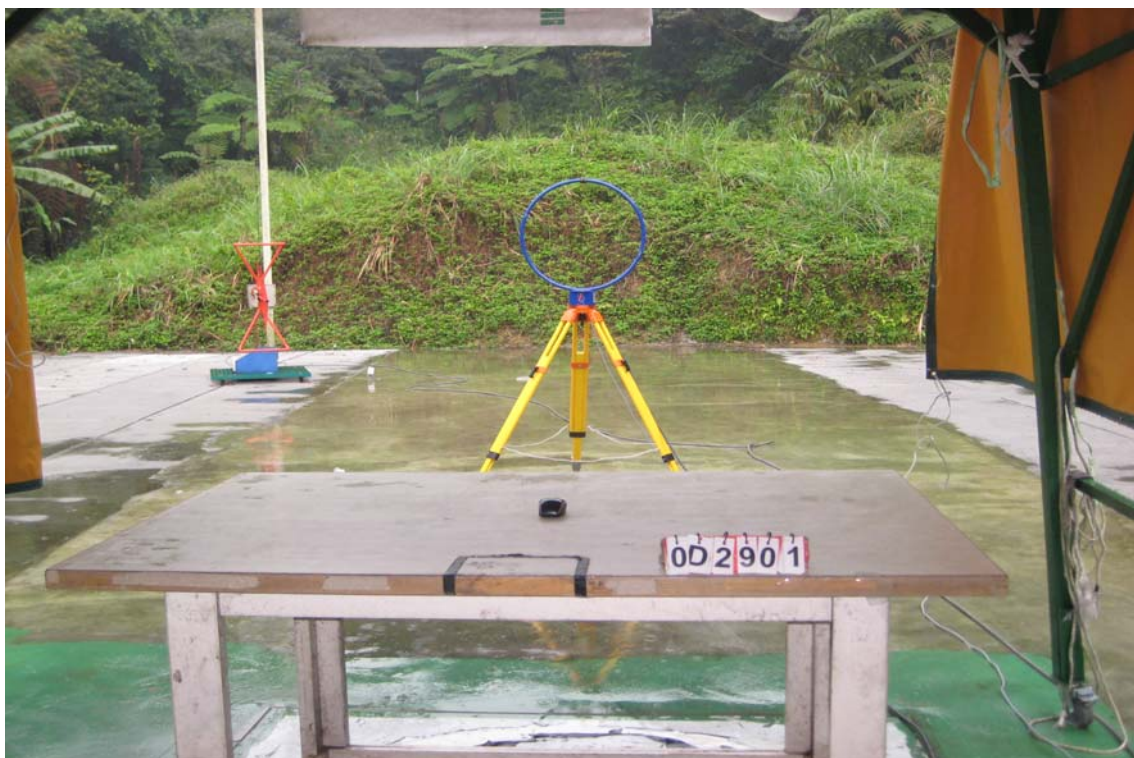

Global Certification Corp.

Appendix 1

PHOTOS OF TEST CONFIGURATION

Horizontal Polarization and the EUT (9kHz~30MHz)

Horizontal Polarization and the EUT(30MHz~1GHz)