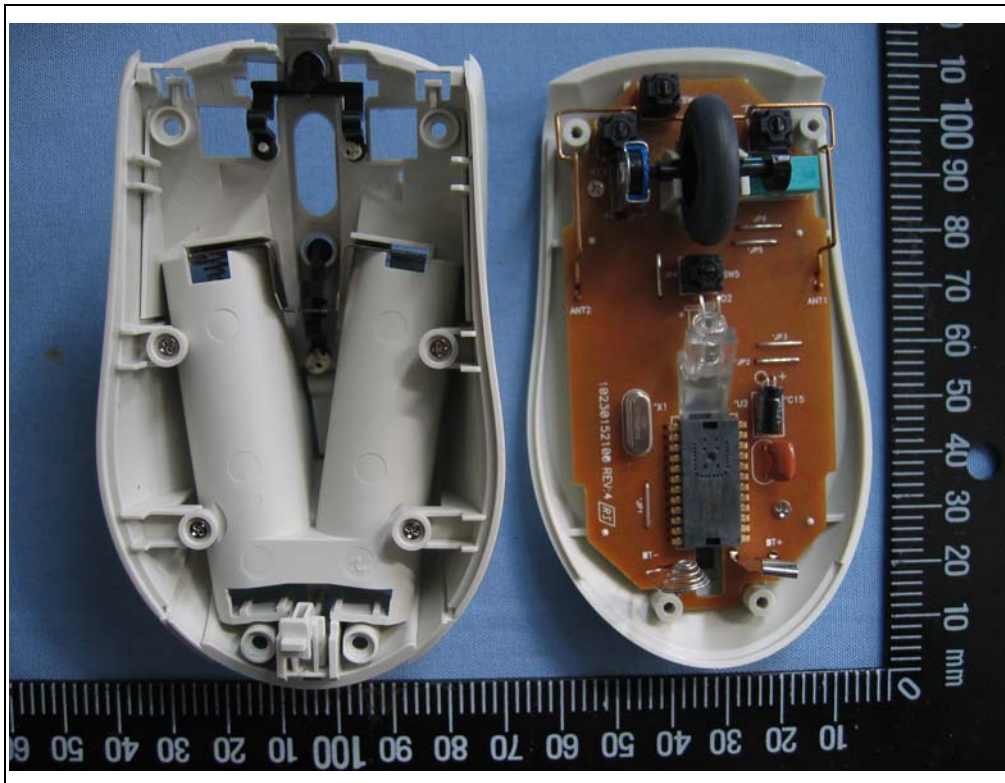

**Spectrum Research & Testing Lab., Inc.**  
No. 101-10, Ling 8, Shan-Tong Li,  
Chung-Li City, Taoyuan,  
Taiwan, R.O.C.

Photo Page: 2 of 3

**PHOTOS OF EUT-Case**

**PHOTOS OF EUT-Inside**

**Spectrum Research & Testing Lab., Inc.**  
No. 101-10, Ling 8, Shan-Tong Li,  
Chung-Li City, Taoyuan,  
Taiwan, R.O.C.