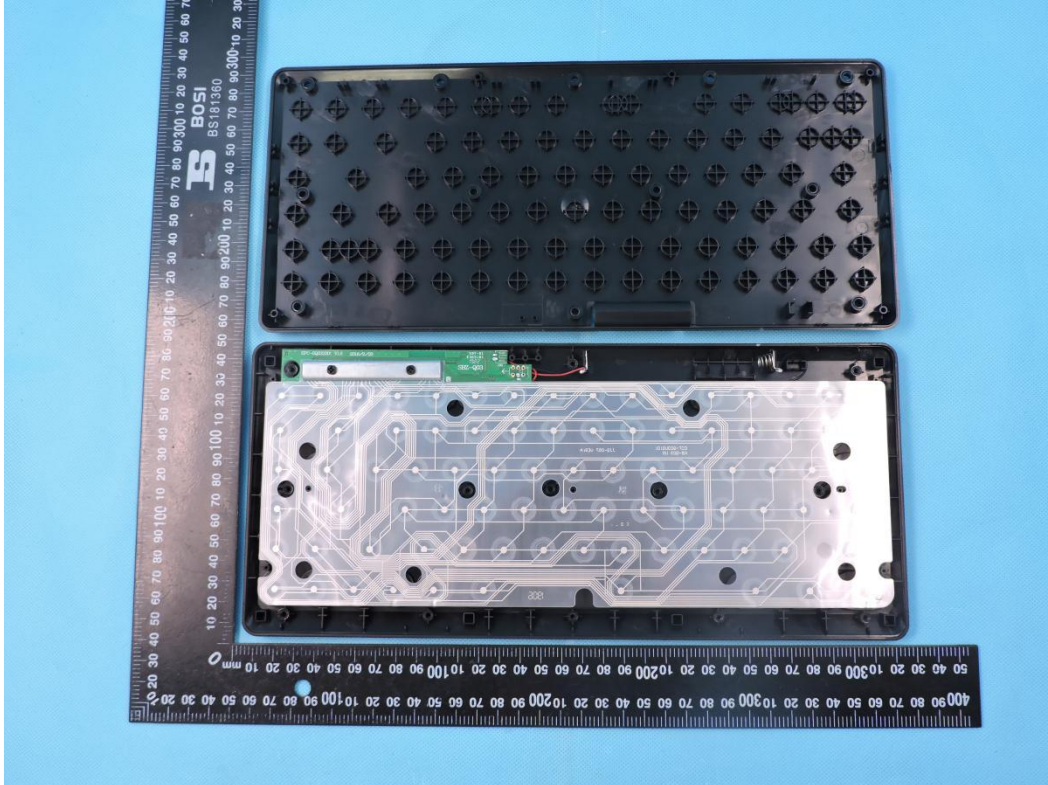

APPENDIX-PHOTOGRAPHS OF EUT CONSTRUCTIONAL DETAILS
FCC ID: FSUGKZHM
Model: LuxeMate Q8100/K

Photo 1

Photo 2

Photo 3