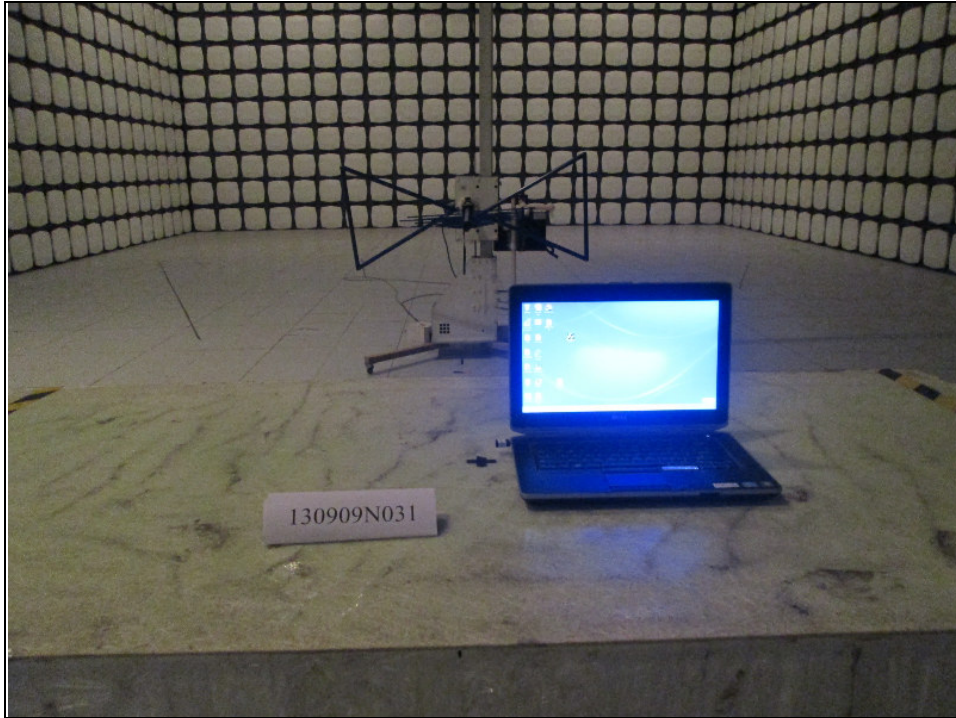

## SET-UP FOR CONDUCTED EMISSION TEST

## SET-UP FOR RADIATED EMISSION TEST

Frequency Range < 30MHz~1GHz >

Frequency Range < above 1GHz >