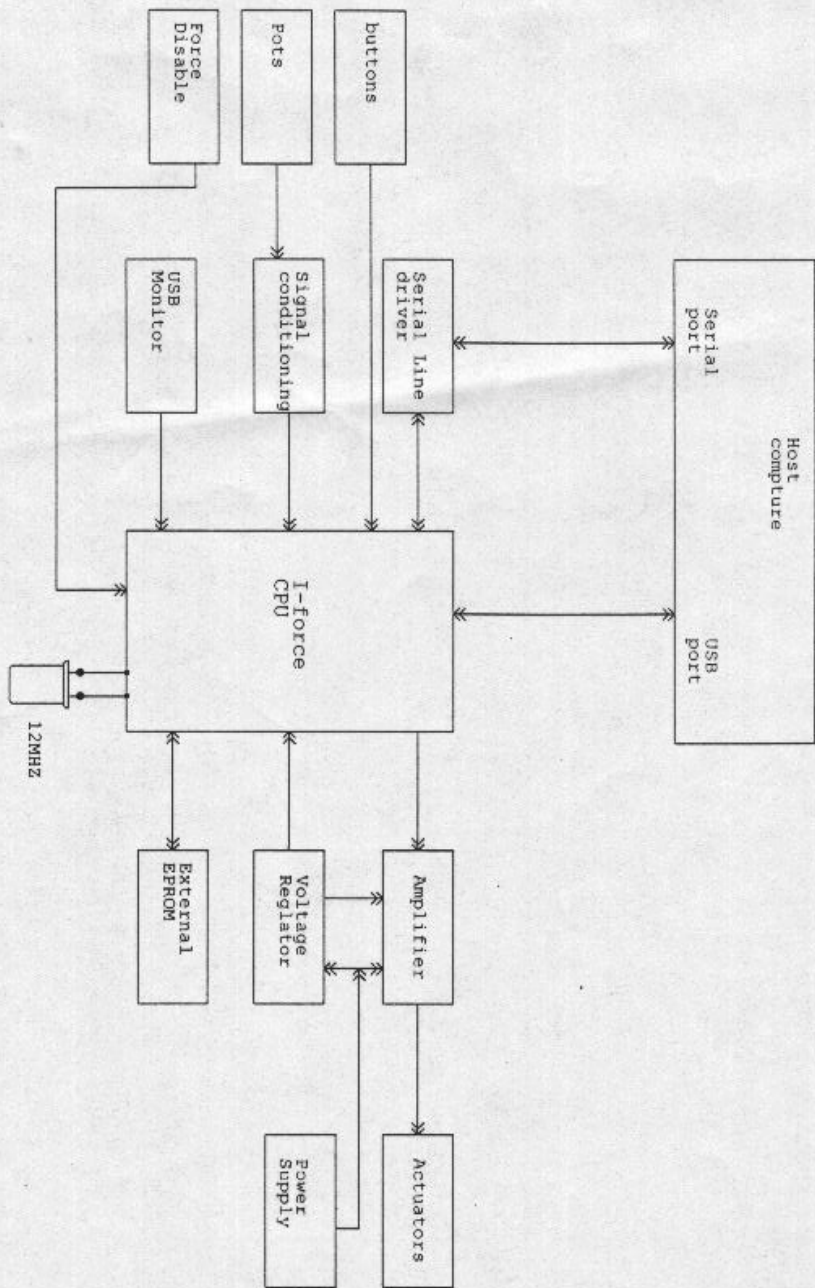

Force feed back game device block diagram

FILE	TRM
Doc #	Document Number
DATE	10/20/98, REVISED 07/1999
Sheet	1 of 1
Page	1