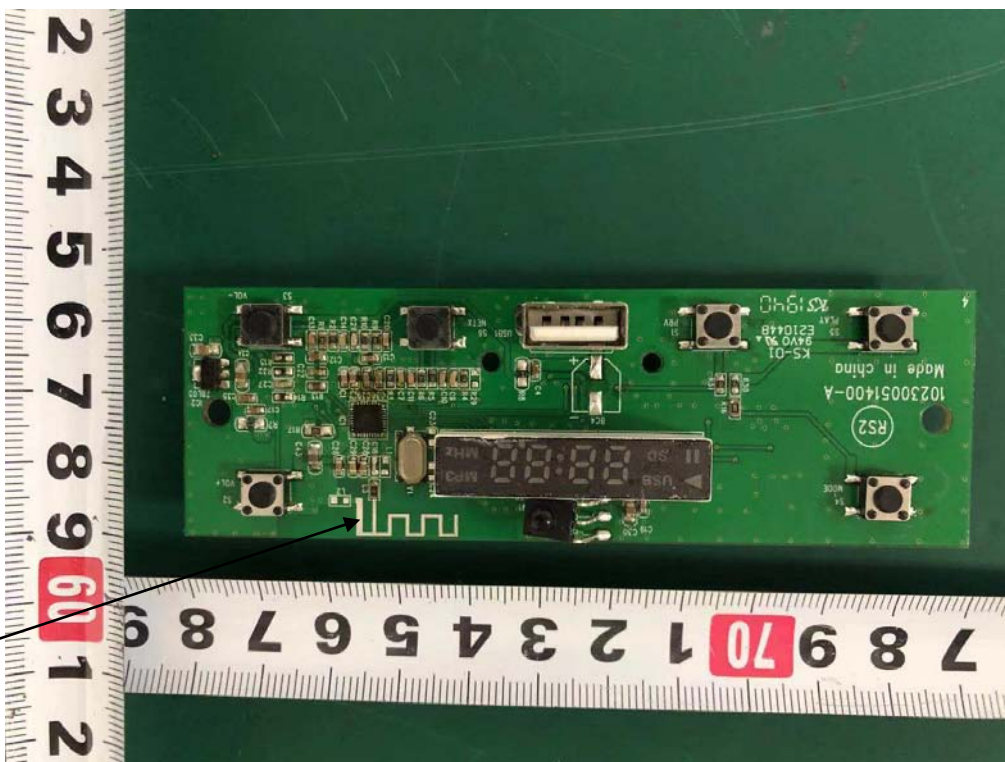

Internal photos
M/N: SP-HF2800 BT

Internal photos
M/N: SP-HF2800 BT

Internal photos
M/N: SP-HF2800 BT

Internal photos
M/N: SP-HF2800 BT

Internal photos
M/N: SP-HF2800 BT

Bluetooth
Antenna