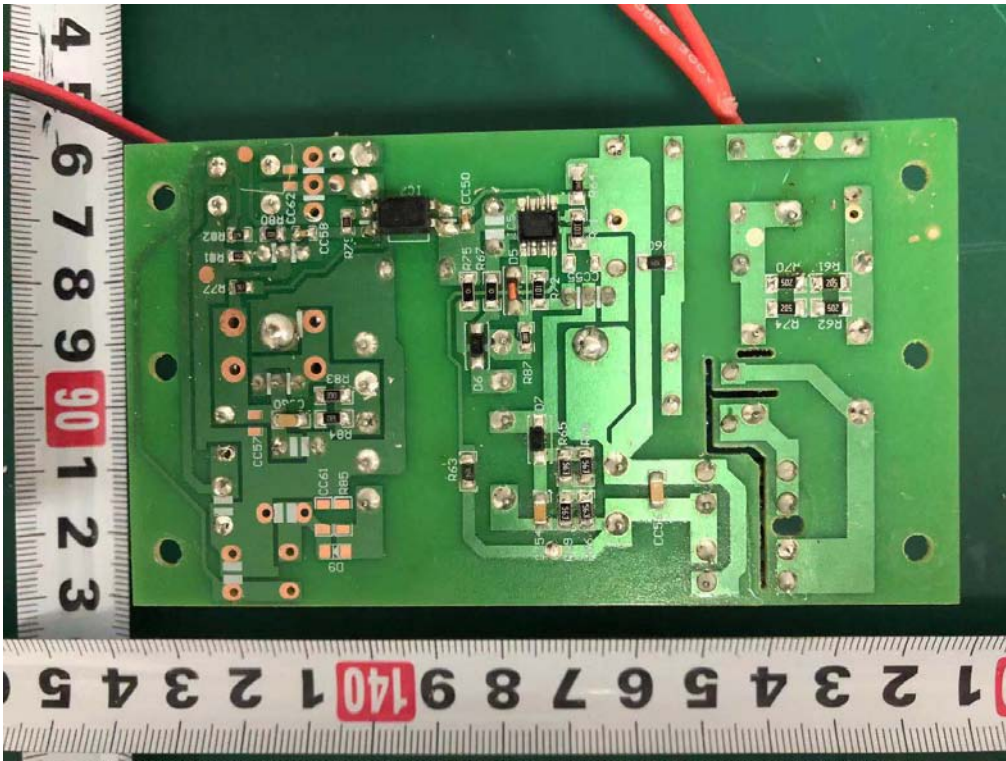

Internal photos
M/N: SP-HF2800 BT

Internal photos
M/N: SP-HF2800 BT

Internal photos
M/N: SP-HF2800 BT

Internal photos
M/N: SP-HF2800 BT

Internal photos
M/N: SP-HF2800 BT

Bluetooth
Antenna