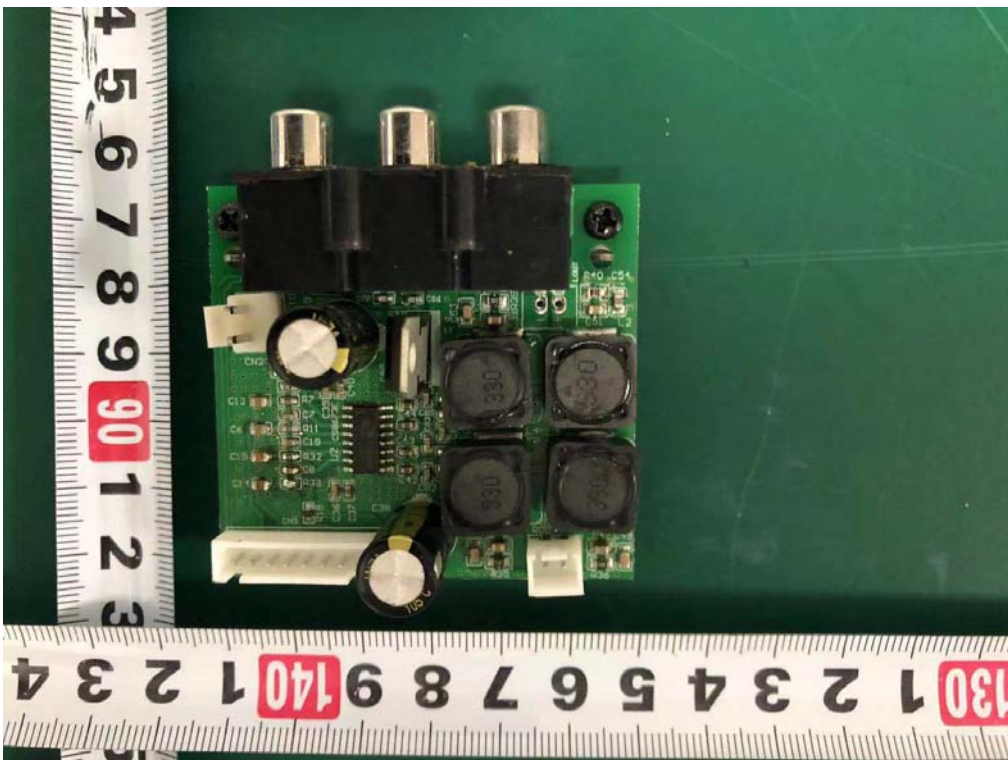

Internal photos
M/N: SP-HF2800 BT

Internal photos
M/N: SP-HF2800 BT

Internal photos
M/N: SP-HF2800 BT

Internal photos
M/N: SP-HF2800 BT

Internal photos
M/N: SP-HF2800 BT

Bluetooth
Antenna