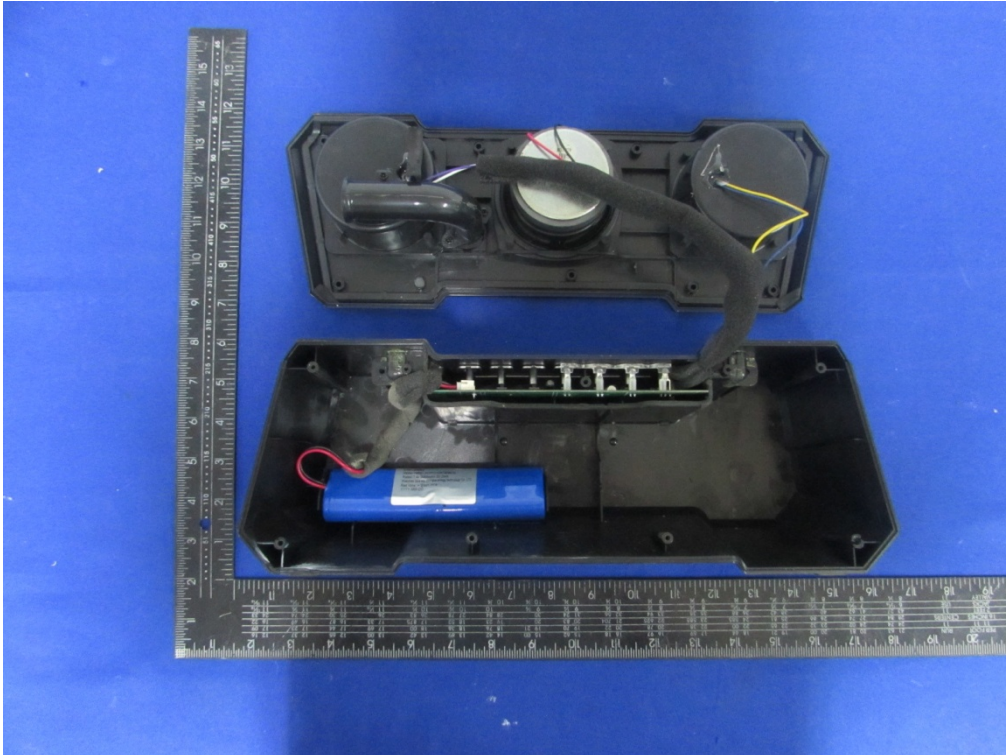

Internal Photos
M/N: Mobile Theater MT-20

Internal Photos
M/N: Mobile Theater MT-20

Internal Photos
M/N: Mobile Theater MT-20

Bluetooth
Antenna

Battery

Battery

Adapter

Adapter