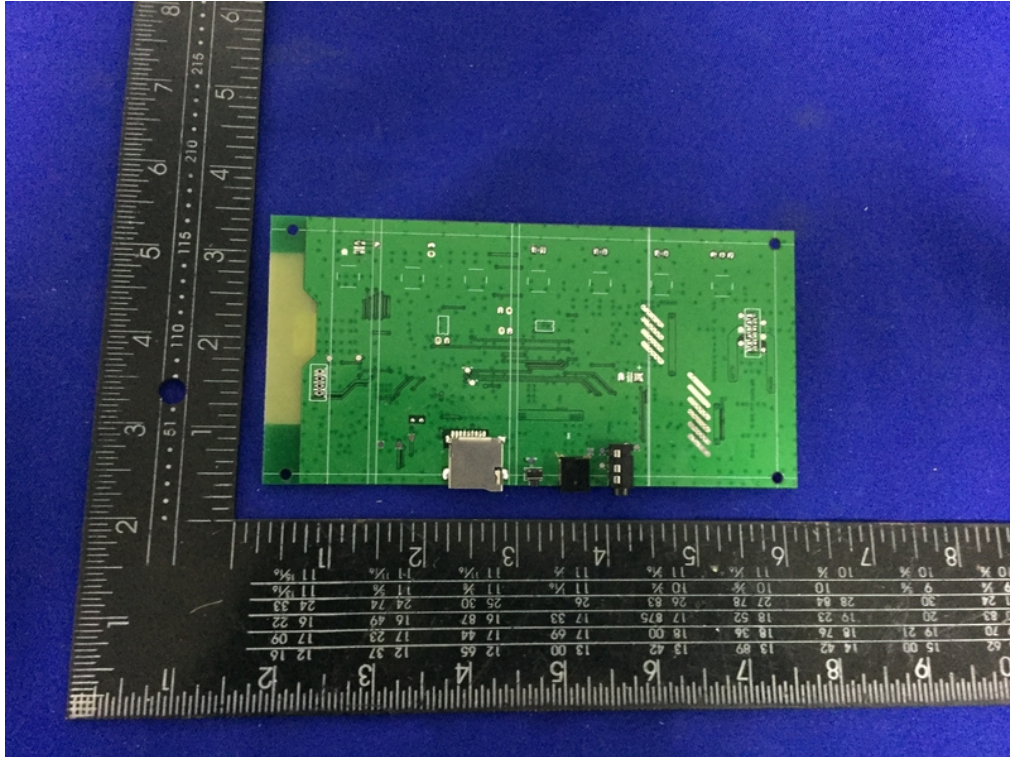

Internal Photos
M/N: Mobile Theater MT-20

Internal Photos
M/N: Mobile Theater MT-20

Internal Photos
M/N: Mobile Theater MT-20

Bluetooth
Antenna

Battery

Battery

Adapter

Adapter