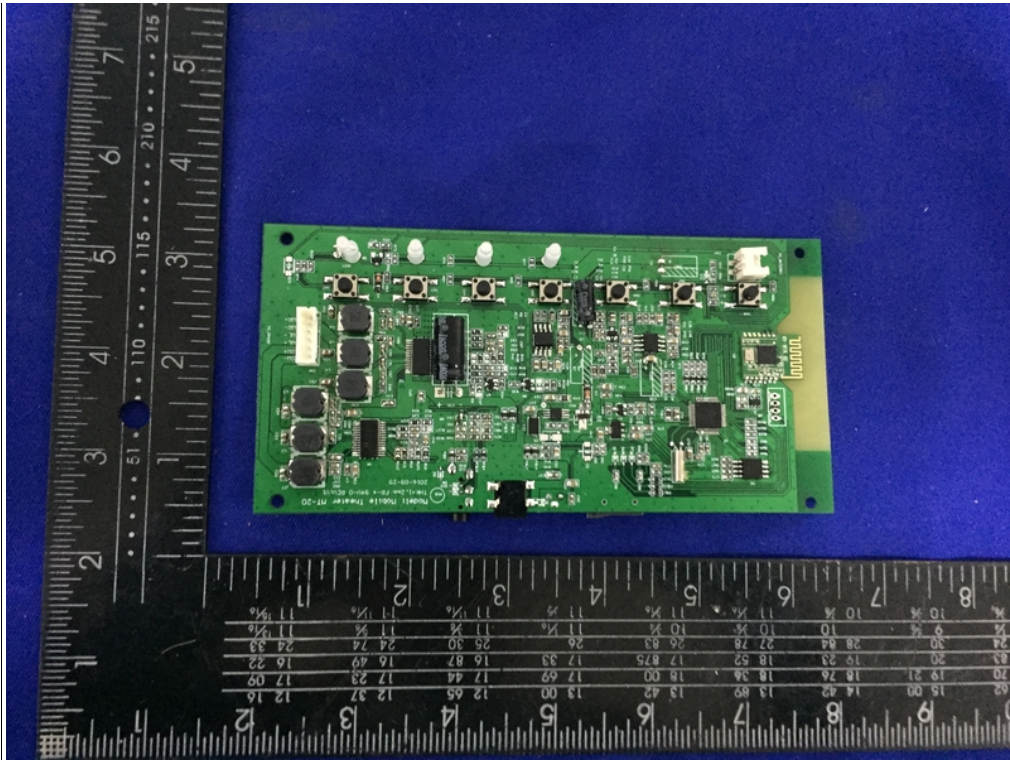

Internal Photos
M/N: Mobile Theater MT-20

Internal Photos
M/N: Mobile Theater MT-20

Internal Photos
M/N: Mobile Theater MT-20

Bluetooth
Antenna

Battery

Battery

Adapter

Adapter