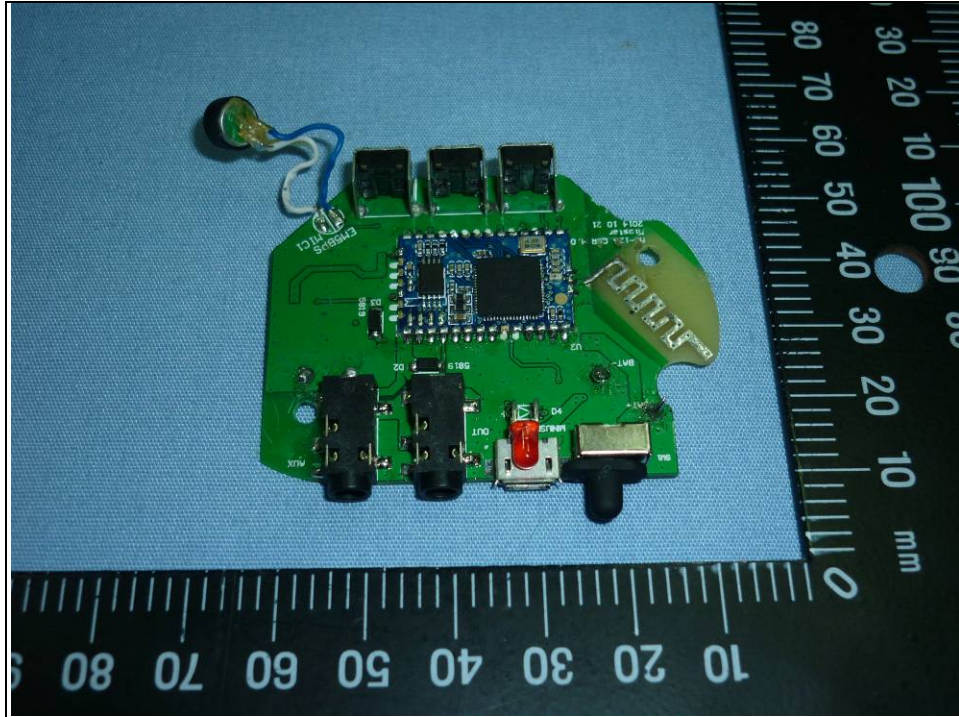

**Spectrum Research & Testing Lab., Inc.**  
No.167,Ln. 780, Shan-Tong Rd.,Ling 8, Shan-Tong Li,  
Chung-Li City, Taoyuan County 320, Taiwan (R.O.C.)

## PHOTOS OF EUT - Internal

TOP

PCB

### Antenna

BATTERY

CASE

Speaker