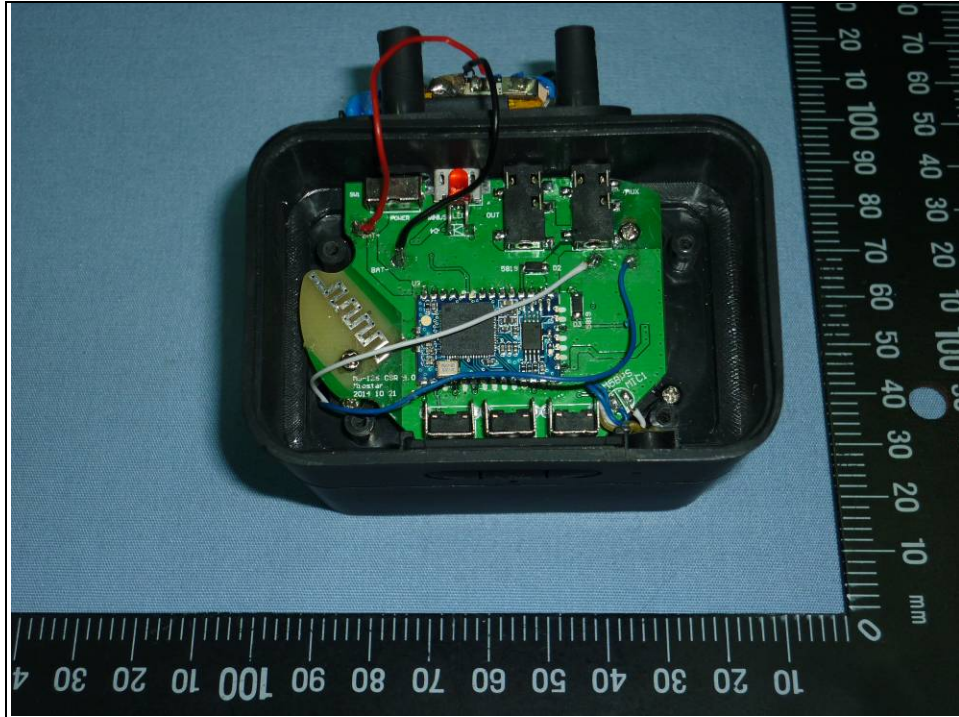

**Spectrum Research & Testing Lab., Inc.**  
No.167,Ln. 780, Shan-Tong Rd.,Ling 8, Shan-Tong Li,  
Chung-Li City, Taoyuan County 320, Taiwan (R.O.C.)

## PHOTOS OF EUT - Internal

TOP

PCB

### Antenna

BATTERY

CASE

Speaker