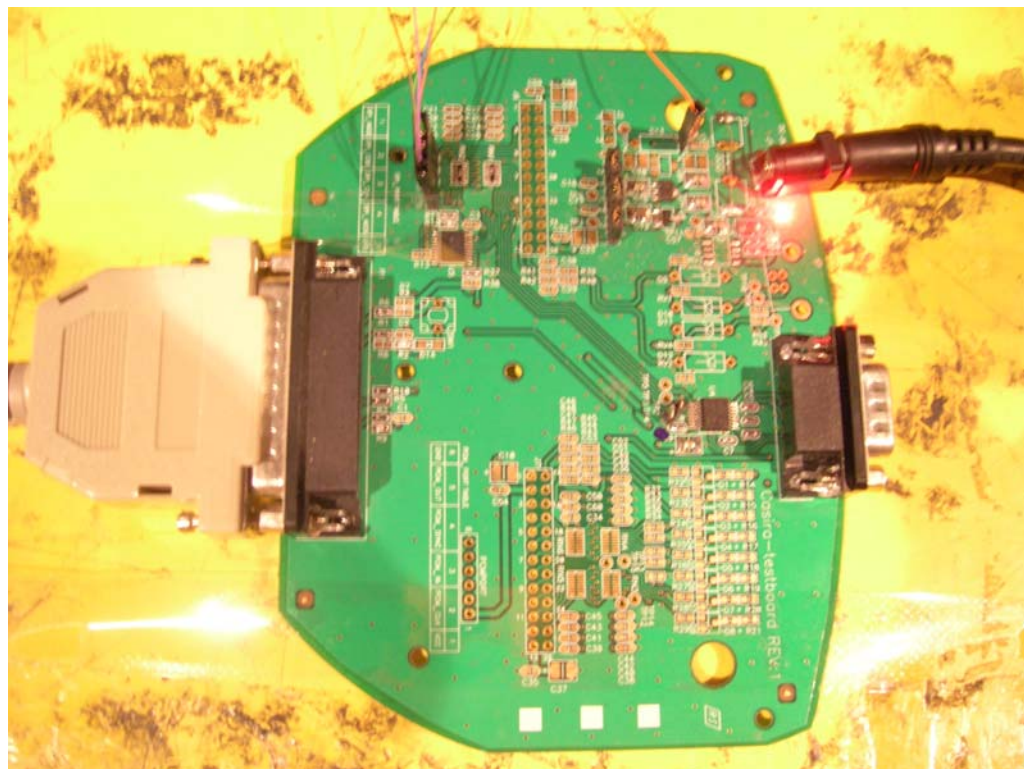

Test Fixture

FRONT VIEW