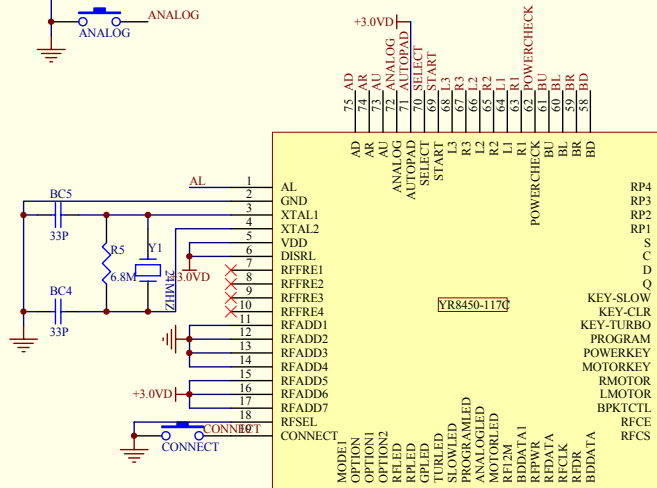

Title		
旭邦科技 AK42-RF PSII RX (2038) SCH		
Size	Number	Revision
A4		V1.0
Date:	30-Aug-2005	Sheet of
File:	F:\HONG\ps joyspad.ddb	Drawn By:

Title 旭邦科技 AK42-RF PSII TX (2038) SCH		
Size B	Number	Revision V1.0
Date: 30-Aug-2005	Sheet of	
File: F:\HONG\ps joyypad.db	Drawn By:	