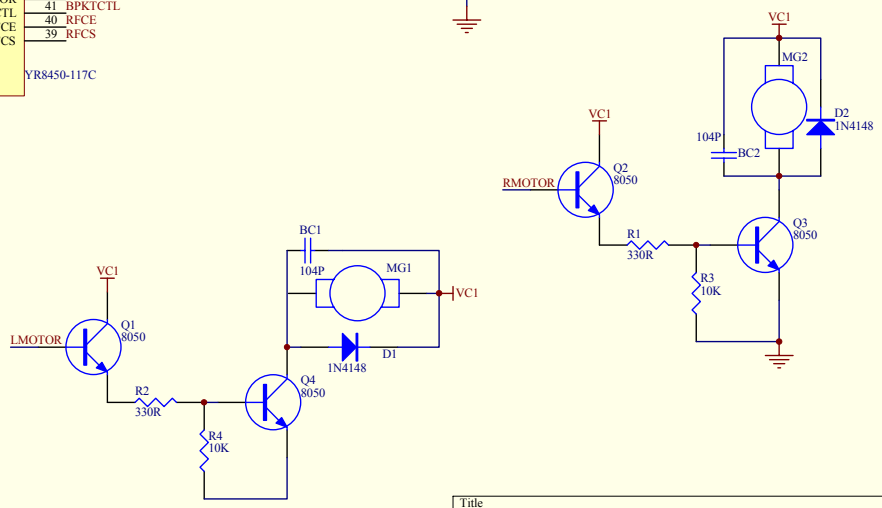

Title		
旭邦科技 AK42-RF PSII RX (2038) SCH		
Size	Number	Revision
A4		V1.0
Date:	30-Aug-2005	Sheet of
File:	F:\HONG\ps joyspad.ddb	Drawn By:

Title 旭邦科技 AK42-RF PSII TX (2038) SCH		
Size B	Number	Revision V1.0
Date: 30-Aug-2005	Sheet of	
File: F:\HONG\ps joyypad.db	Drawn By:	