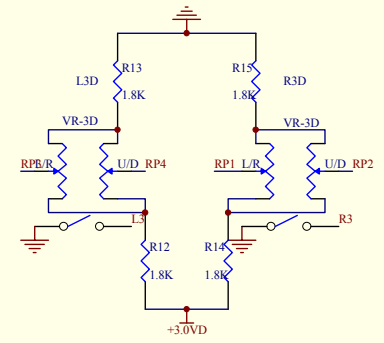

Title		
旭邦科技 AK42-RF PSII RX (2038) SCH		
Size	Number	Revision
A4		V1.0
Date:	30-Aug-2005	Sheet of
File:	F:\HONG\ps joyspad.ddb	Drawn By:

Title 旭邦科技 AK42-RF PSII TX (2038) SCH		
Size B	Number	Revision V1.0
Date: 30-Aug-2005	Sheet of	
File: F:\HONG\ps joyypad.db	Drawn By:	