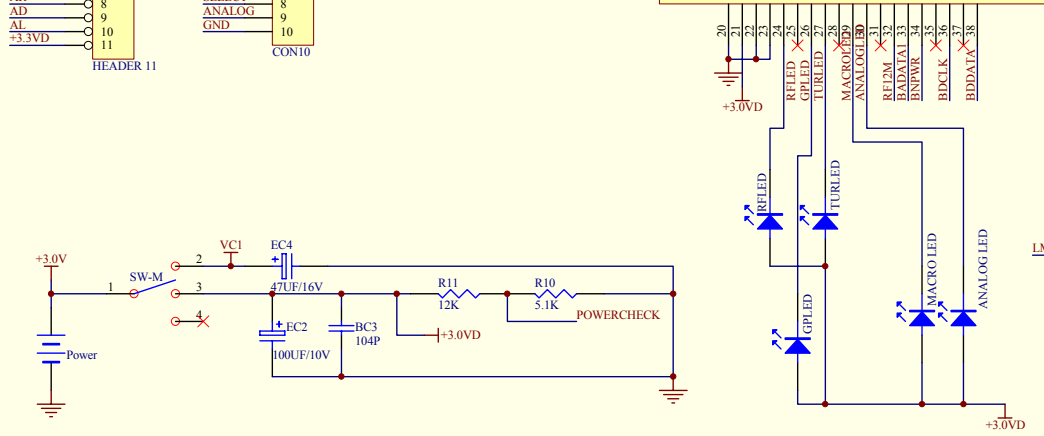

Title		
旭邦科技 AK42-RF PSII RX (2038) SCH		
Size	Number	Revision
A4		V1.0
Date:	30-Aug-2005	Sheet of
File:	F:\HONG\ps joyspad.ddb	Drawn By:

Title 旭邦科技 AK42-RF PSII TX (2038) SCH		
Size B	Number	Revision V1.0
Date: 30-Aug-2005	Sheet of	
File: F:\HONG\ps joyypad.db	Drawn By:	