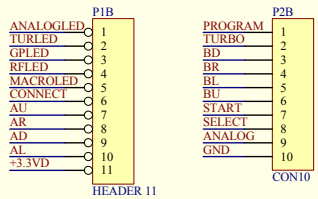

Title		
旭邦科技 AK42-RF PSII RX (2038) SCH		
Size	Number	Revision
A4		V1.0
Date:	30-Aug-2005	Sheet of
File:	F:\HONG\ps joyspad.ddb	Drawn By:

Title 旭邦科技 AK42-RF PSII TX (2038) SCH		
Size B	Number	Revision V1.0
Date: 30-Aug-2005	Sheet of	
File: F:\HONG\ps joyypad.db	Drawn By:	