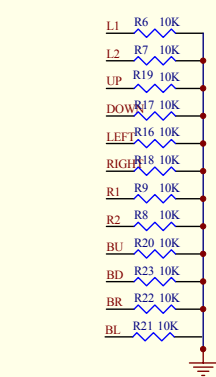

Title		
旭邦科技 AK42-RF PSII RX (2038) SCH		
Size	Number	Revision
A4		V1.0
Date:	30-Aug-2005	Sheet of
File:	F:\HONG\ps joyspad.ddb	Drawn By:

Title 旭邦科技 AK42-RF PSII TX (2038) SCH		
Size B	Number	Revision V1.0
Date: 30-Aug-2005	Sheet of	
File: F:\HONG\ps joyypad.db	Drawn By:	