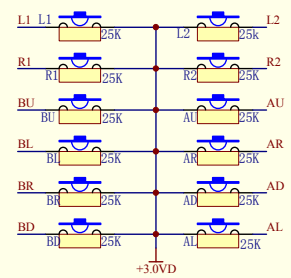

Title		
旭邦科技 AK42-RF PSII RX (2038) SCH		
Size	Number	Revision
A4		V1.0
Date:	30-Aug-2005	Sheet of
File:	F:\HONG\ps joyspad.ddb	Drawn By:

Title 旭邦科技 AK42-RF PSII TX (2038) SCH		
Size B	Number	Revision V1.0
Date: 30-Aug-2005	Sheet of	
File: F:\HONG\ps joyypad.db	Drawn By:	