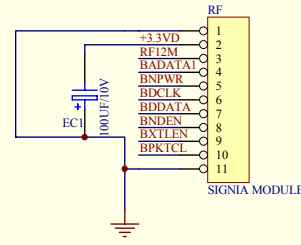

Title		
旭邦科技 AK42-RF PSII RX (2038) SCH		
Size	Number	Revision
A4		V1.0
Date:	30-Aug-2005	Sheet of
File:	F:\HONG\ps joyspad.ddb	Drawn By:

Title 旭邦科技 AK42-RF PSII TX (2038) SCH		
Size B	Number	Revision V1.0
Date: 30-Aug-2005	Sheet of	
File: F:\HONG\ps joyypad.db	Drawn By:	