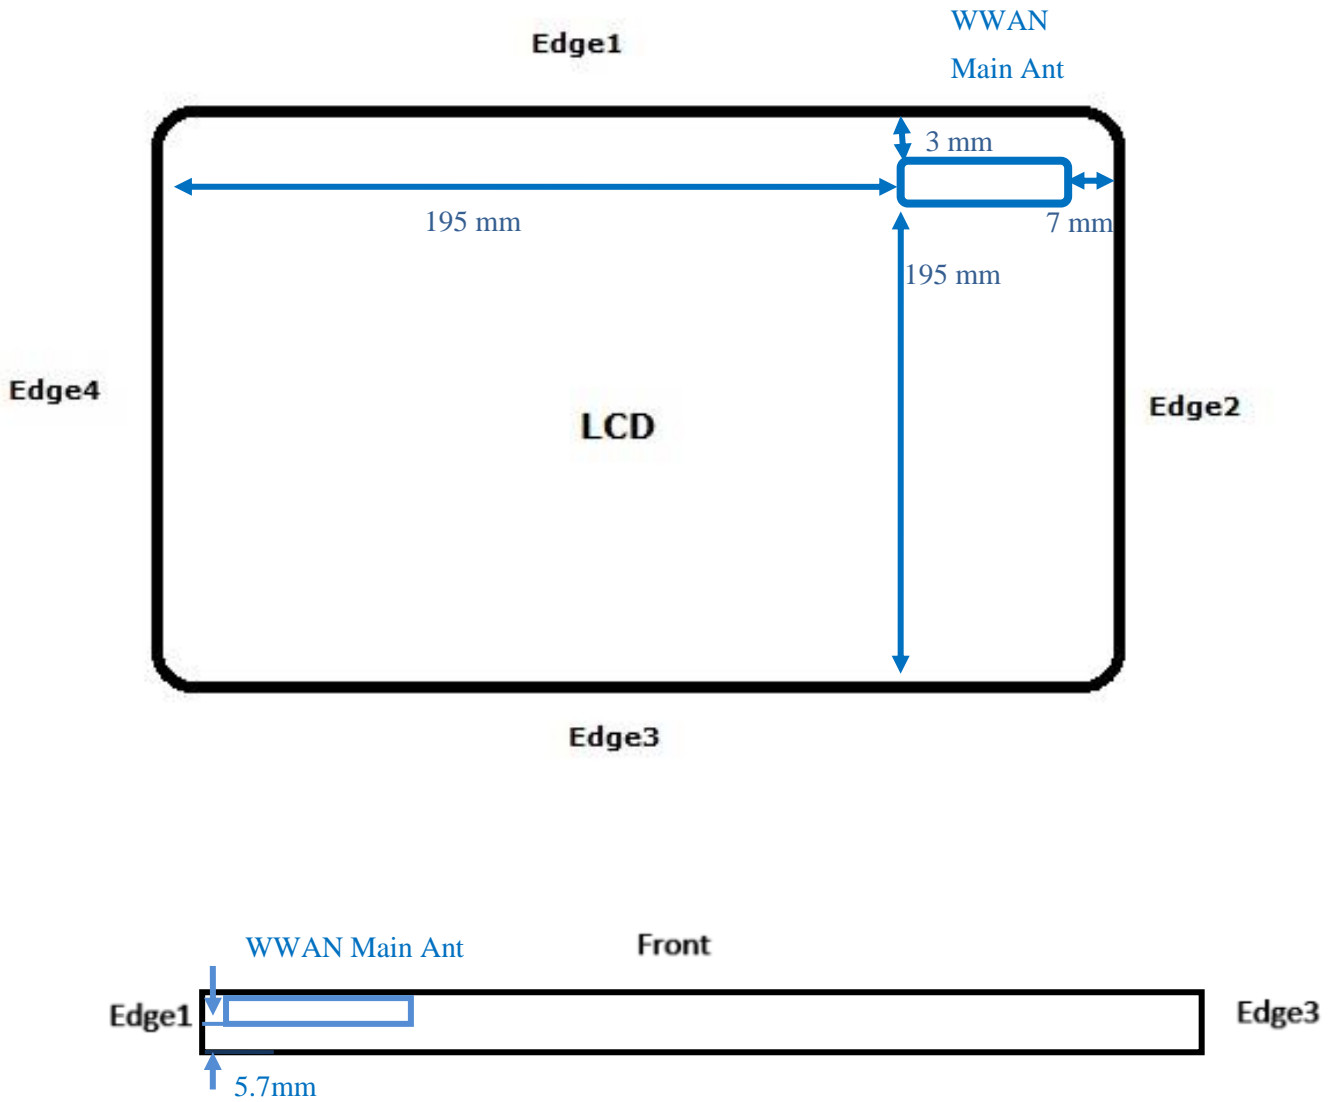

## Antenna Location

Separation Distance (mm)	WLAN Antenna (Main)	WLAN Antenna (Aux)	WWAN Antenna (Main)
Edge1	157	157	3
Edge2	291	9.5	7
Edge3	19	19	195
Edge4	9.6	291	195
Rear	5.7	5.7	5.7

## SETUP PHOTOS

Edge1

Edge1(8mm)

Edge 2

Rear

Rear(9mm)

EUT