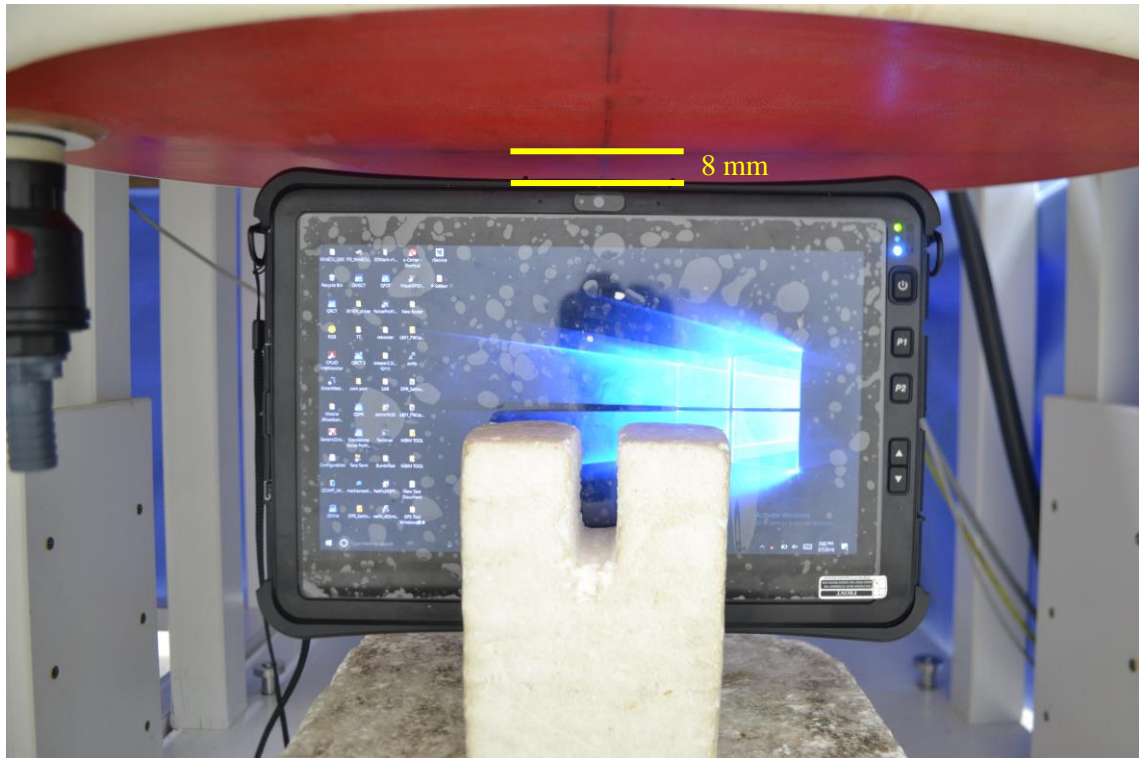

## Antenna Location

Separation Distance (mm)	WLAN Antenna (Main)	WLAN Antenna (Aux)	WWAN Antenna (Main)
Edge1	157	157	3
Edge2	291	9.5	7
Edge3	19	19	195
Edge4	9.6	291	195
Rear	5.7	5.7	5.7

## SETUP PHOTOS

Edge1

Edge1(8mm)

Edge 2

Rear

Rear(9mm)

EUT