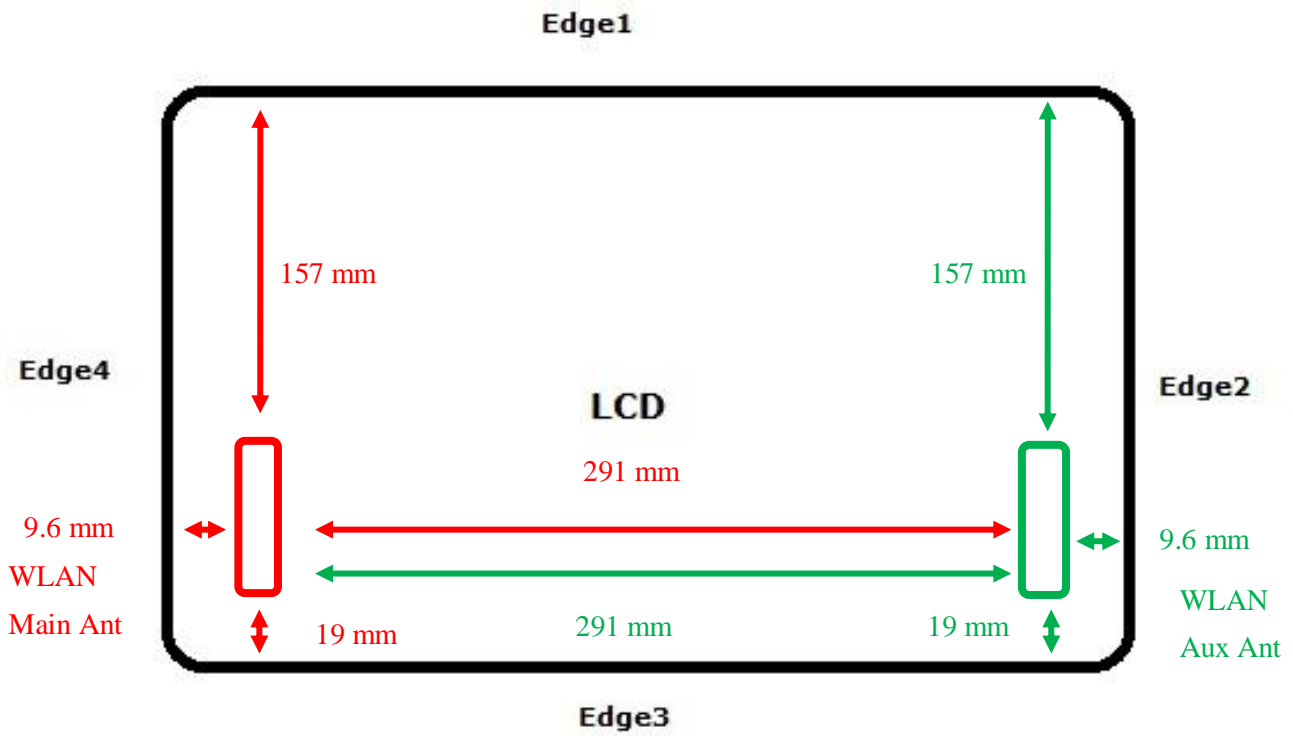

Antenna Location

Separation Distance (mm)	WLAN Antenna (Main)	WLAN Antenna (Aux)
Edge1	157	157
Edge2	291	9.5
Edge3	19	19
Edge4	9.6	291
Rear	5.7	5.7

SETUP PHOTOS

Edge1

Edge 2

Edge 3

Edge4

Rear