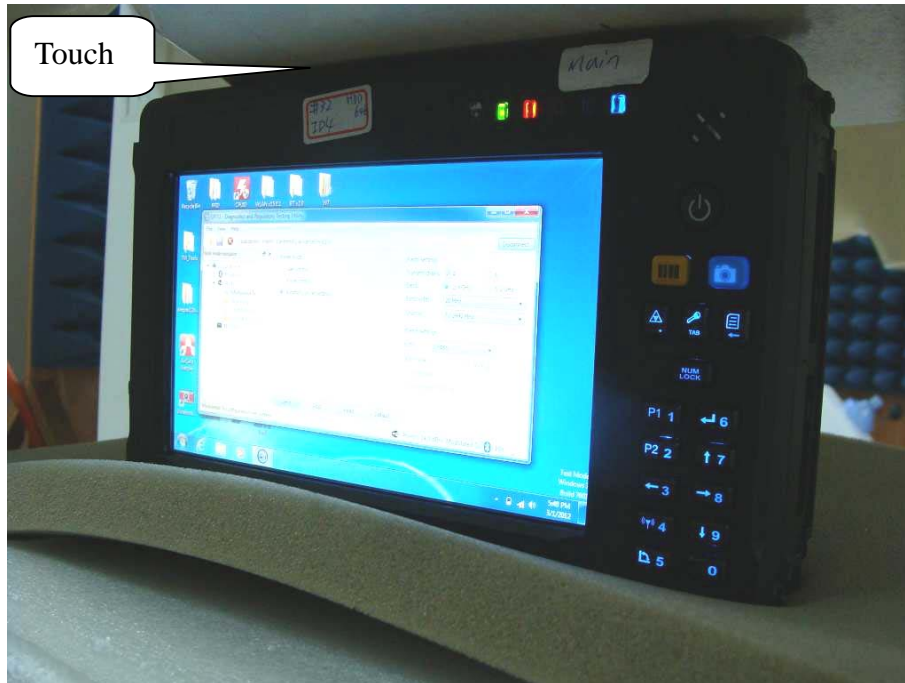

Appendix C. Test Setup Photographs & EUT Photographs
Test Setup Photographs

EUT Top (Main)

EUT Back (Main)

EUT Front (Main)

EUT Side (Main)

EUT Top (Aux)

EUT Back (Aux)

EUT Front (Aux)

EUT Side (Aux)

Depth of the liquid in the phantom-Zoom In

Note: The positions used in the measurements were according to IEEE 1528-2003.