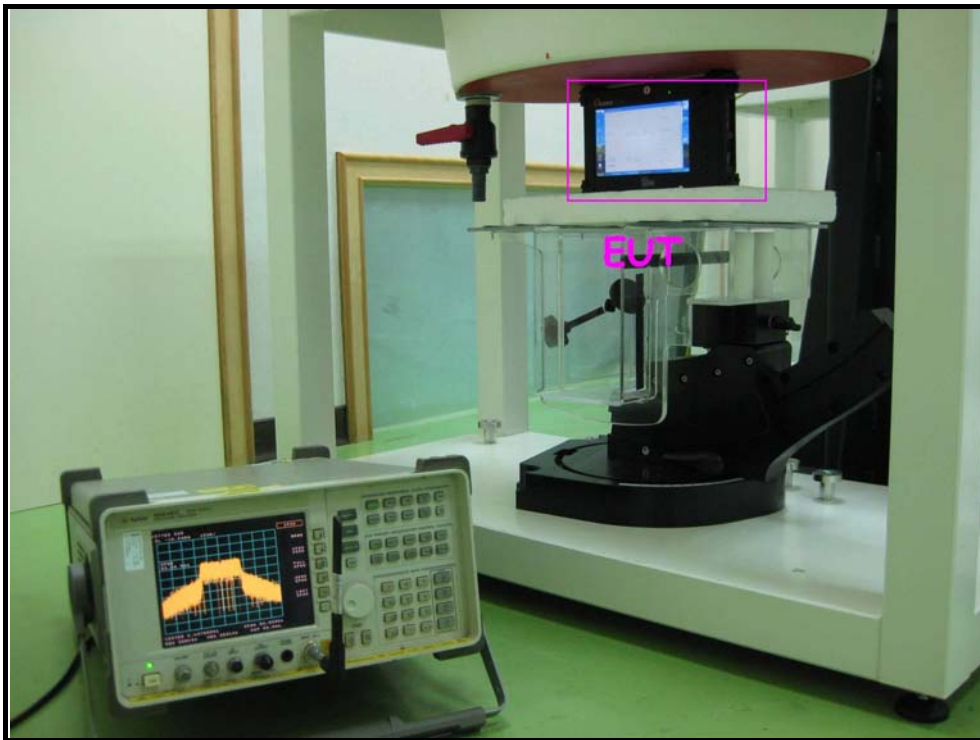

PHOTOGRAPHS OF THE TEST CONFIGURATION

CONDUCTED EMISSION TEST

RADIATED EMISSION TEST (Mode A)

RADIATED EMISSION TEST (Mode B)

(SAR Test Set Up Photos)

A. BODY POSITION (MODEL: T7MD1)

BACK

TIP

B. BODY POSITION (MODEL: T7MK1)

BACK

TIP

C. BODY POSITION (MODEL: T7ML1)

BACK

TIP

DESCRIPTION OF ANTENNA LOCATION

Antenna Location