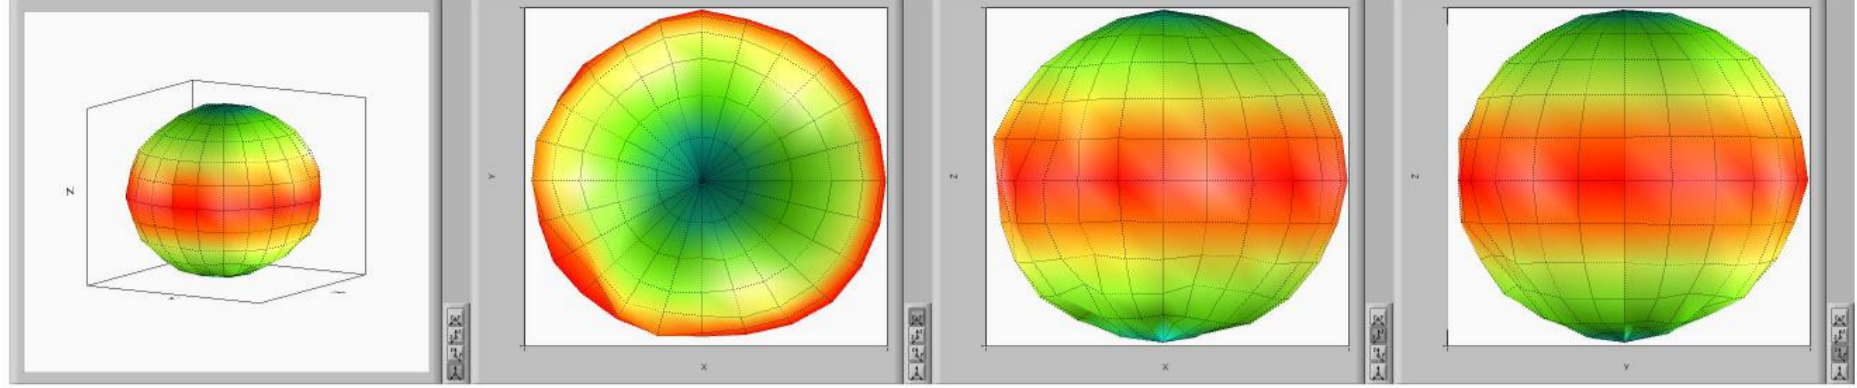

Test configuration

Well Green Technology Co., Ltd

No. 20, Alley 51, Lane 118, ShuangLian Sec. 2, Mintzu Rd.,
PingJen City, TaoYuan Hsien, Taiwan, R.O.C
TEL: (03)420-6428 FAX: (03) 420-6418

Return Loss

VSWR

Radiation Pattern of XY Plane Testing Result

WLAN Main

240MHz Total

510MHz Total

660MHz Total

660MHz Total

720MHz Total

WLAN AUX