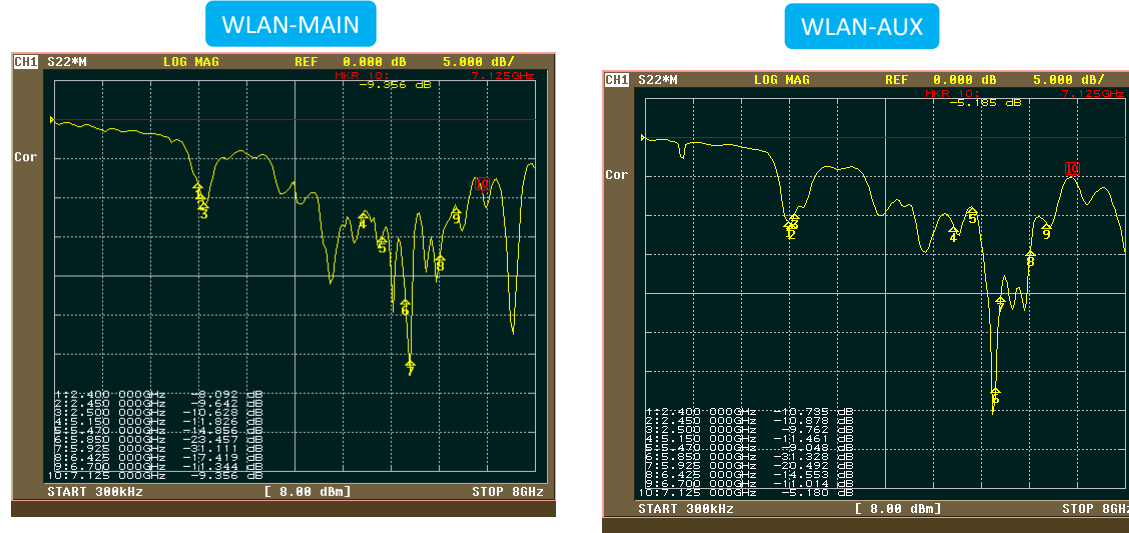

Test configuration

Well Green Technology Co., Ltd

No. 20, Alley 51, Lane 118, ShuangLian Sec. 2, Mintzu Rd.,
PingJen City, TaoYuan Hsien, Taiwan, R.O.C
TEL: (03)420-6428 FAX: (03) 420-6418

Return Loss

VSWR

Radiation Pattern of XY Plane Testing Result

WLAN Main

240MHz Total

510MHz Total

660MHz Total

660MHz Total

720MHz Total

WLAN AUX