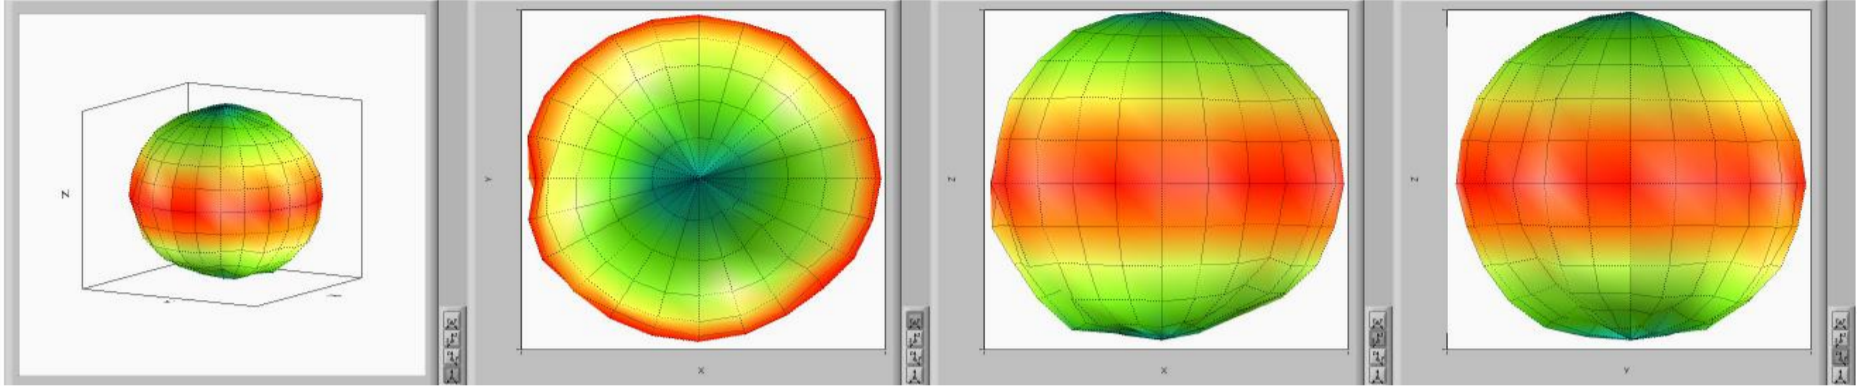

Radiation Pattern of XY Plane Testing Result

WLAN Main

240MHz Total

510MHz Total

660MHz Total

660MHz Total

720MHz Total

WLAN AUX