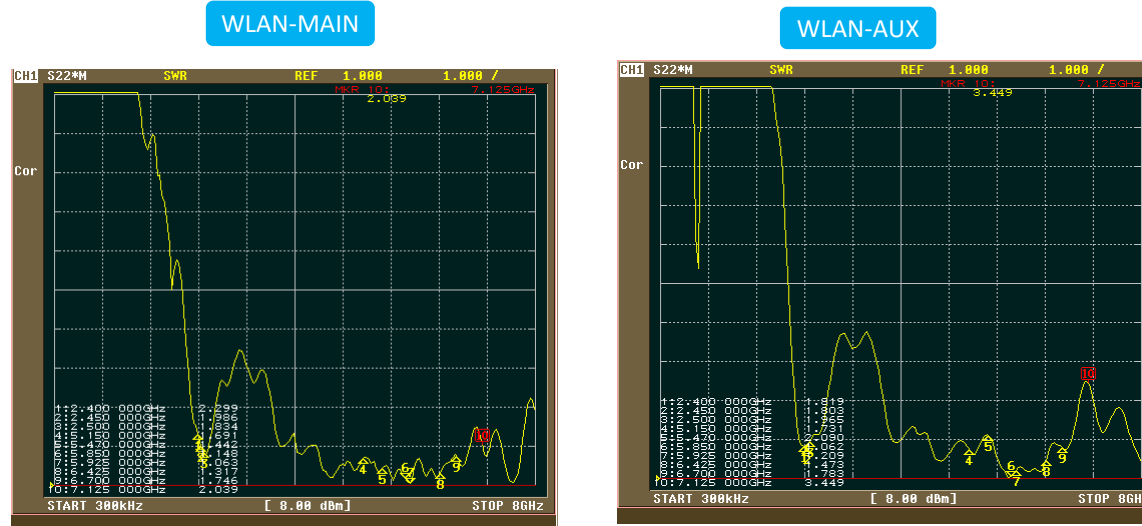

Test configuration

Well Green Technology Co., Ltd

No. 20, Alley 51, Lane 118, ShuangLian Sec. 2, Mintzu Rd.,
PingJen City, TaoYuan Hsien, Taiwan, R.O.C
TEL: (03)420-6428 FAX: (03) 420-6418

Return Loss

VSWR

Radiation Pattern of XY Plane Testing Result

WLAN Main

240MHz Total

510MHz Total

660MHz Total

660MHz Total

720MHz Total

WLAN AUX