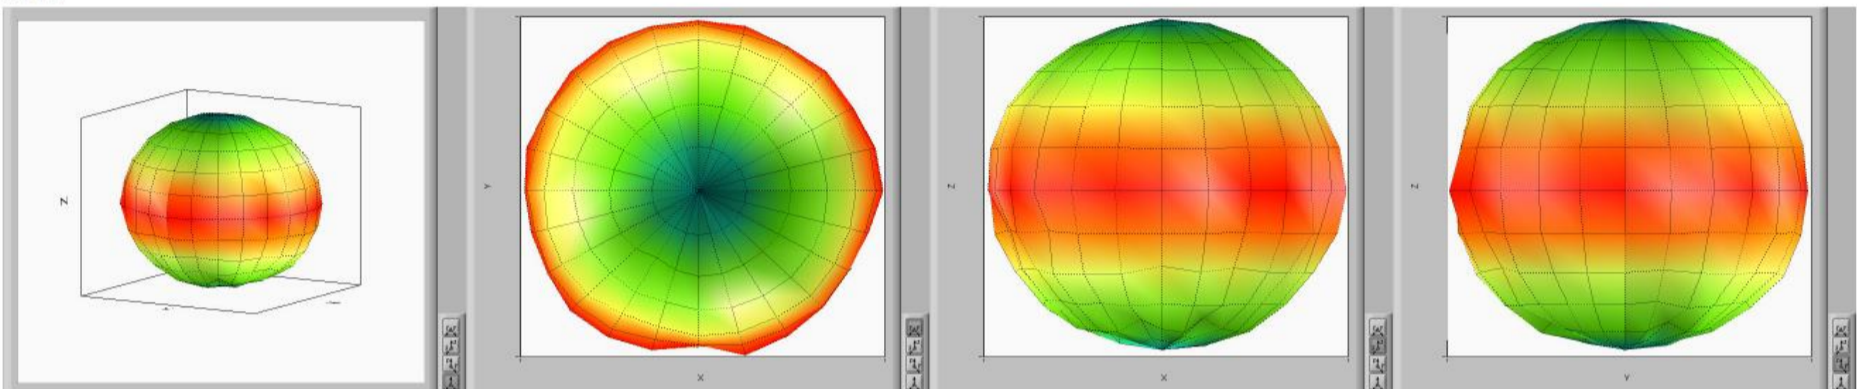

Radiation Pattern of XY Plane Testing Result

WLAN Main

240MHz Total

510MHz Total

660MHz Total

660MHz Total

720MHz Total

WLAN AUX