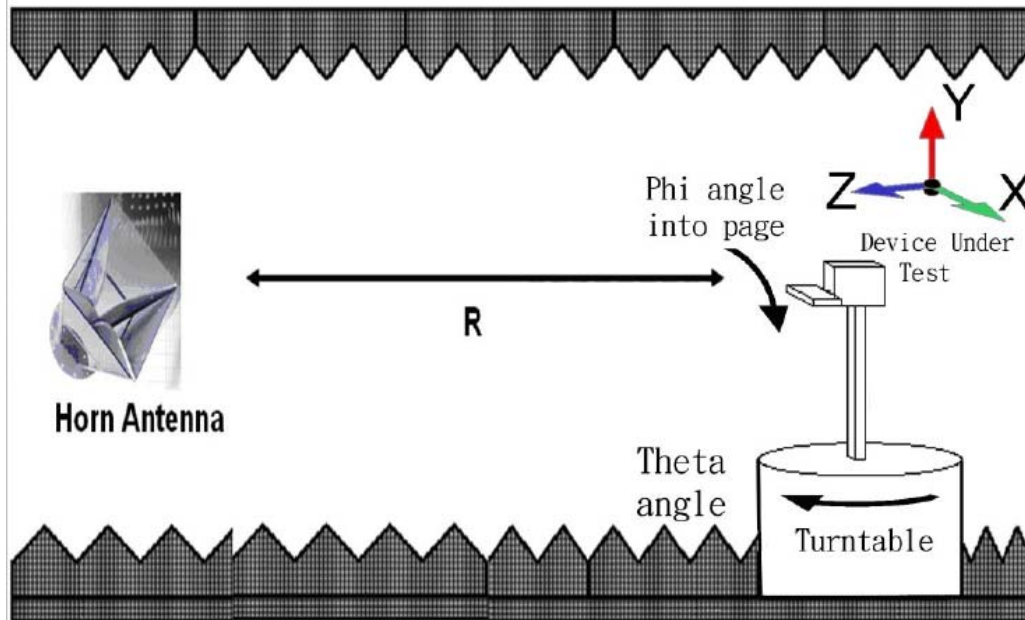

Test configuration

Well Green Technology Co., Ltd

No. 20, Alley 51, Lane 118, ShuangLian Sec. 2, Mintzu Rd.,
PingJen City, TaoYuan Hsien, Taiwan, R.O.C
TEL: (03)420-6428 FAX: (03) 420-6418