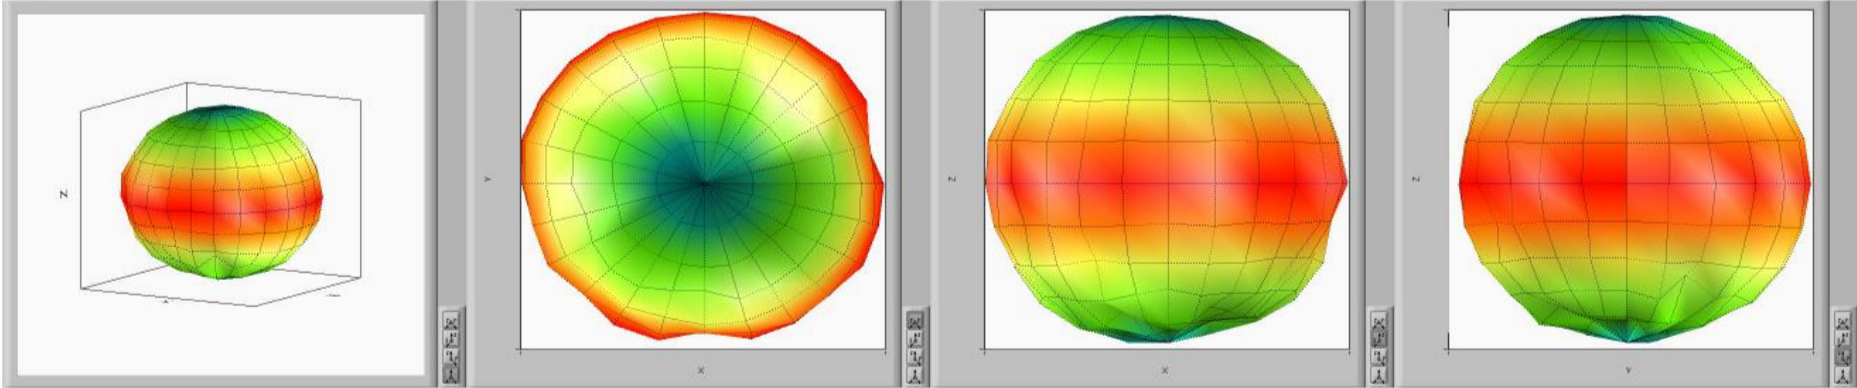

Radiation Pattern of XY Plane Testing Result

WLAN Main

240MHz Total

510MHz Total

660MHz Total

660MHz Total

720MHz Total

WLAN AUX