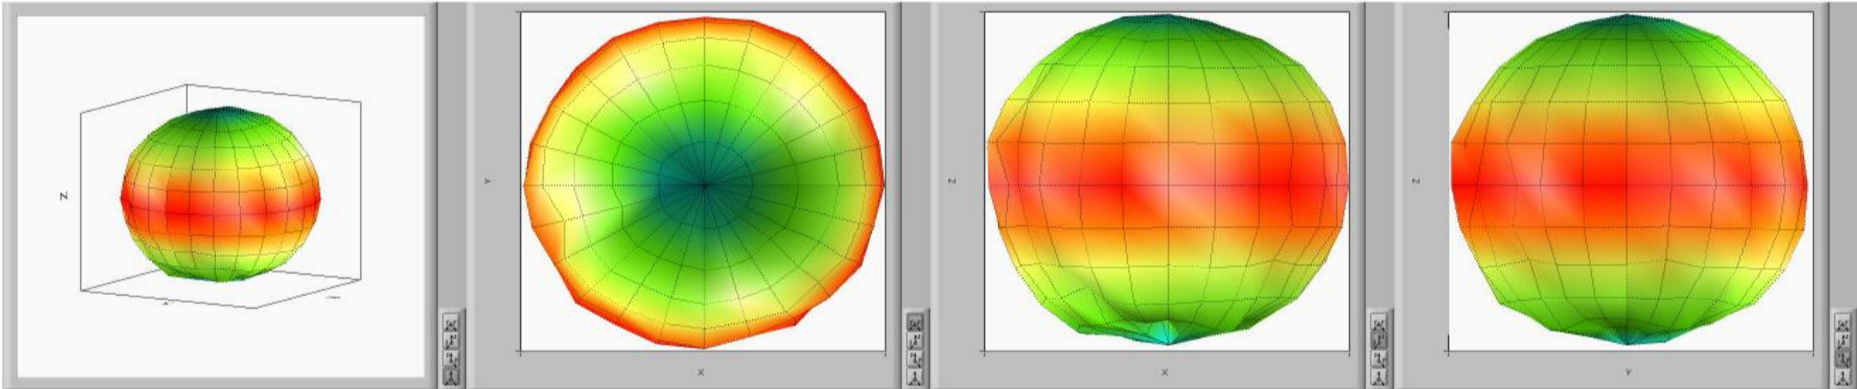

Radiation Pattern of XY Plane Testing Result

WLAN Main

240MHz Total

510MHz Total

660MHz Total

660MHz Total

720MHz Total

WLAN AUX