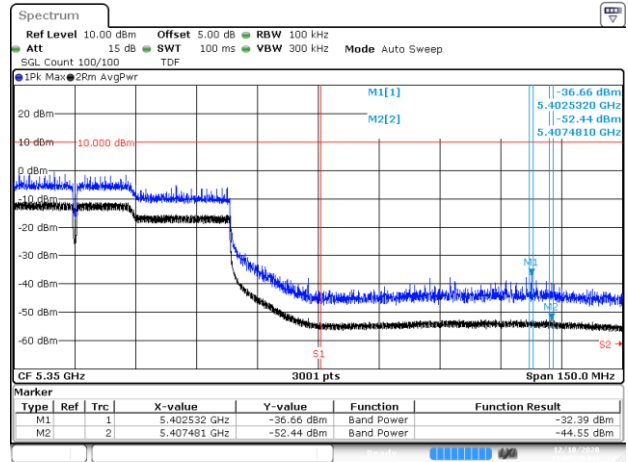

BE-R-HIGH, MIMO-B, 802.11ac80-VHT0, Ch58

BE-R-HIGH, MIMO-B, 802.11ac160-VHT0, Ch50

BE-R-HIGH, MIMO-B, 802.11ax20-HE0, Ch64

BE-R-HIGH, MIMO-B, 802.11ax40-HE0, Ch62

BE-R-HIGH, MIMO-B, 802.11ax80-HE0, Ch58

BE-R-HIGH, MIMO-B, 802.11ax160-HE0, Ch50