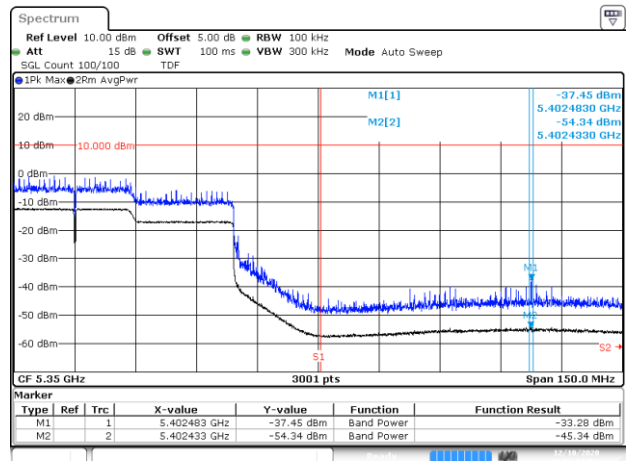

BE-R-HIGH, MIMO-B, 802.11ac80-VHT0, Ch58

BE-R-HIGH, MIMO-B, 802.11ac160-VHT0, Ch50

BE-R-HIGH, MIMO-B, 802.11ax20-HE0, Ch64

BE-R-HIGH, MIMO-B, 802.11ax40-HE0, Ch62

BE-R-HIGH, MIMO-B, 802.11ax80-HE0, Ch58

BE-R-HIGH, MIMO-B, 802.11ax160-HE0, Ch50