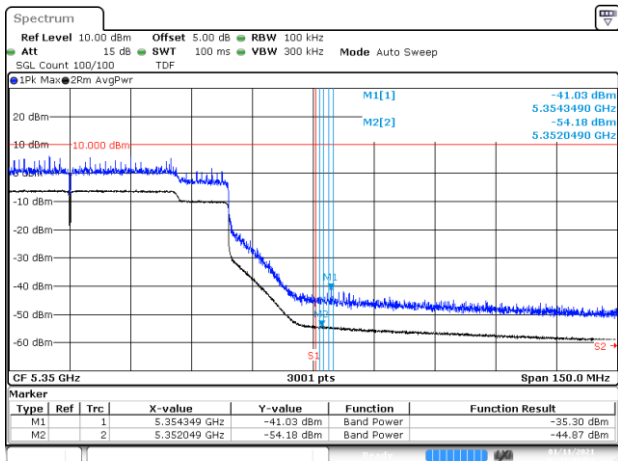

BE-R-HIGH, MIMO-B, 802.11ac80-VHT0, Ch58

BE-R-HIGH, MIMO-B, 802.11ac160-VHT0, Ch50

BE-R-HIGH, MIMO-B, 802.11ax20-HE0, Ch64

BE-R-HIGH, MIMO-B, 802.11ax40-HE0, Ch62

BE-R-HIGH, MIMO-B, 802.11ax80-HE0, Ch58

BE-R-HIGH, MIMO-B, 802.11ax160-HE0, Ch50