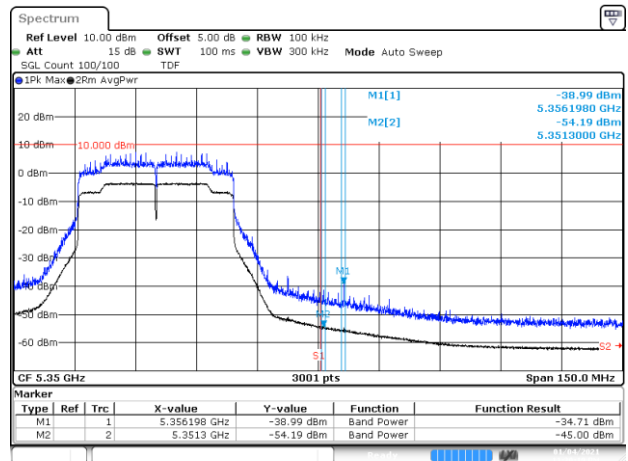

BE-R-HIGH, MIMO-B, 802.11ac80-VHT0, Ch58

BE-R-HIGH, MIMO-B, 802.11ac160-VHT0, Ch50

BE-R-HIGH, MIMO-B, 802.11ax20-HE0, Ch64

BE-R-HIGH, MIMO-B, 802.11ax40-HE0, Ch62

BE-R-HIGH, MIMO-B, 802.11ax80-HE0, Ch58

BE-R-HIGH, MIMO-B, 802.11ax160-HE0, Ch50