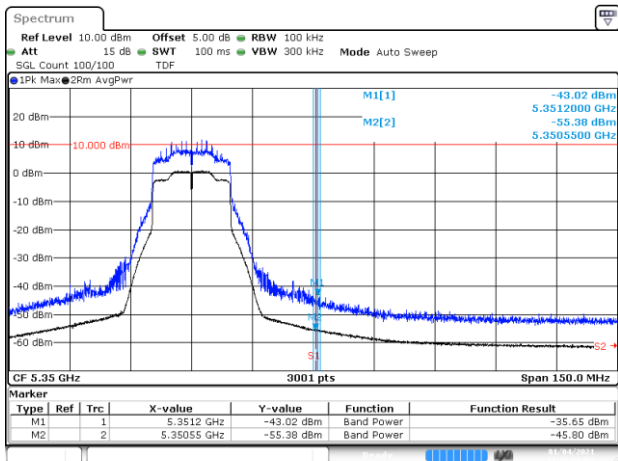

BE-R-HIGH, MIMO-B, 802.11ac80-VHT0, Ch58

BE-R-HIGH, MIMO-B, 802.11ac160-VHT0, Ch50

BE-R-HIGH, MIMO-B, 802.11ax20-HE0, Ch64

BE-R-HIGH, MIMO-B, 802.11ax40-HE0, Ch62

BE-R-HIGH, MIMO-B, 802.11ax80-HE0, Ch58

BE-R-HIGH, MIMO-B, 802.11ax160-HE0, Ch50