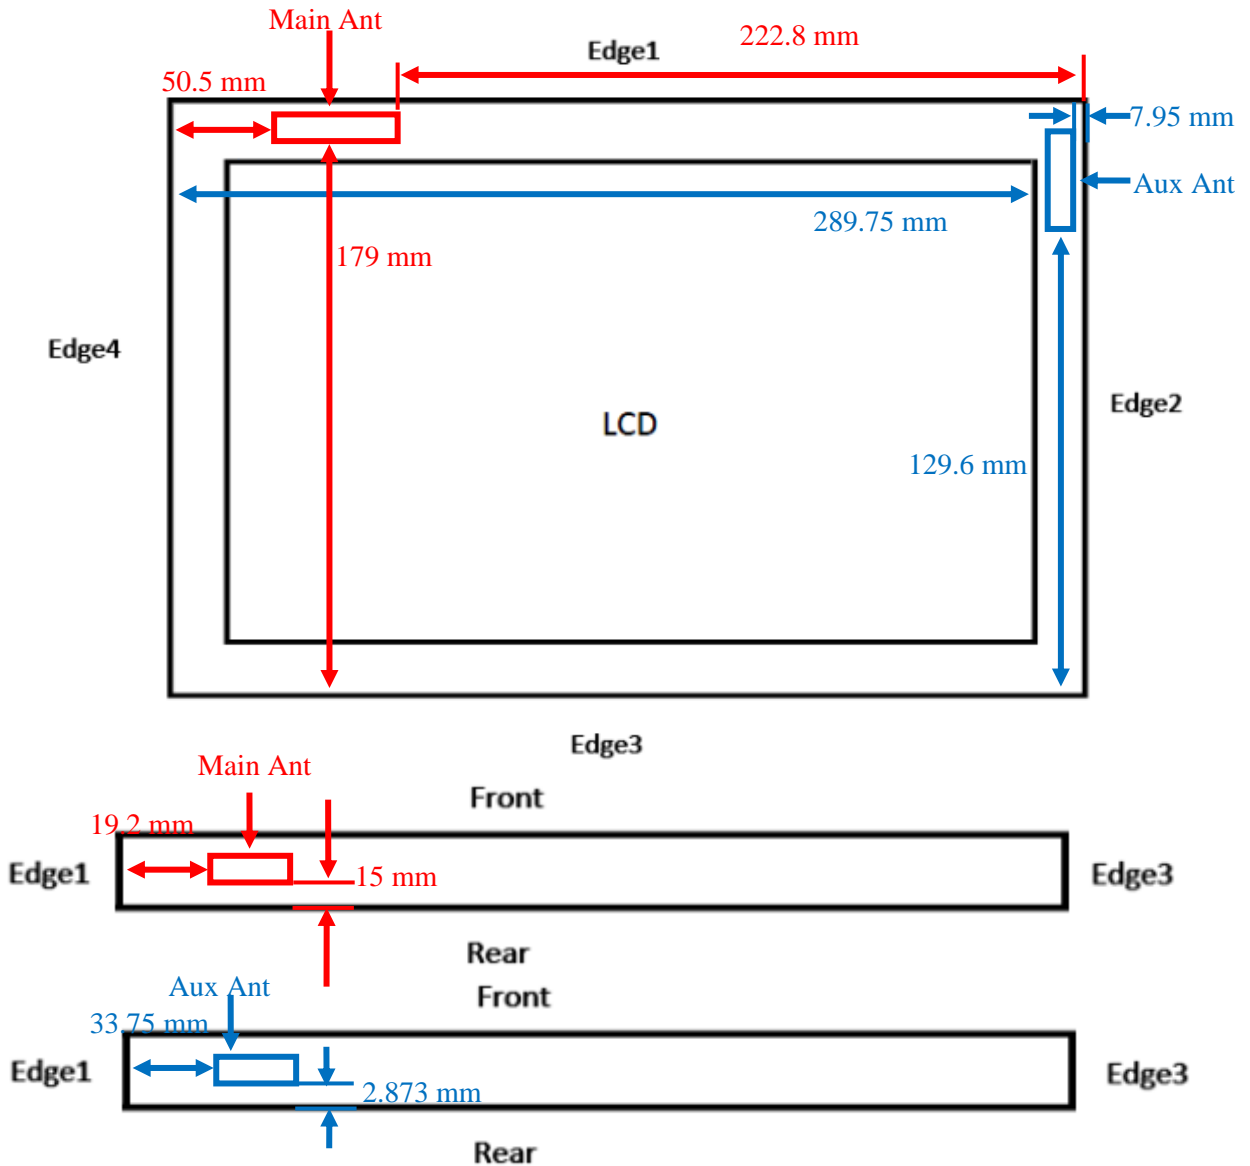

Antenna Location

Separation Distance (mm)	Wi-Fi Antenna (Main)	Wi-Fi Antenna (Aux)
Top-Edge (Edge1)	19.2	33.75
Right-Edge (Edge2)	222.8	7.95
Bottom-Edge (Edge3)	179	129.6
Left-Edge (Edge4)	50.5	289.75
Rear Surface	15	2.875

SETUP PHOTOS

Rear

Edge 1

EUT