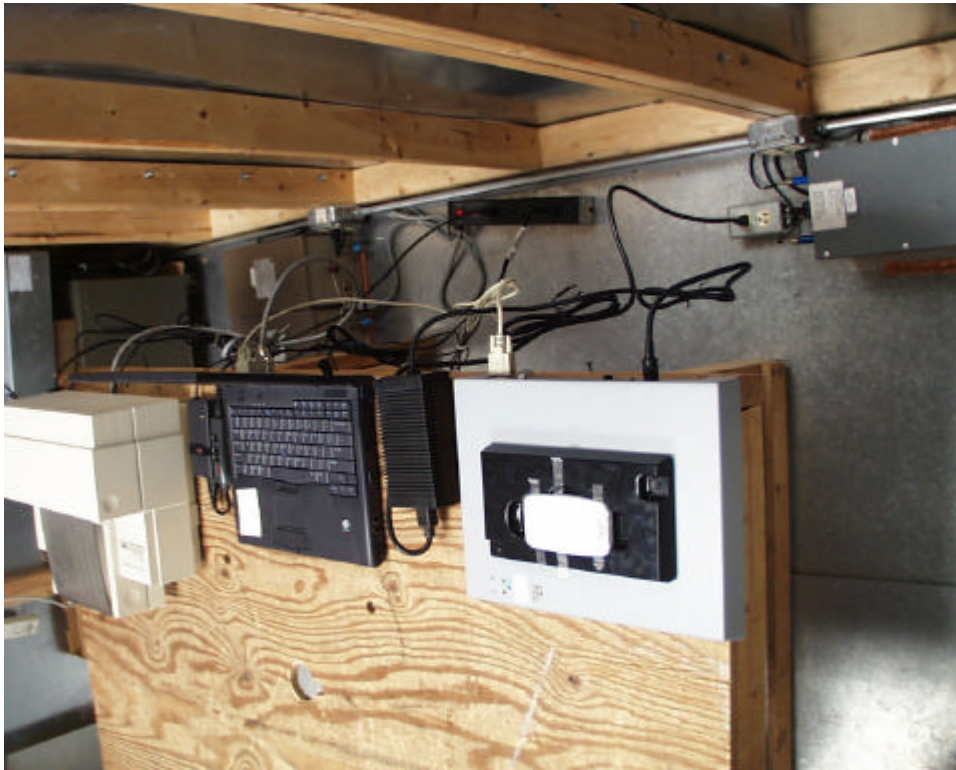

Test setup photographs for IT 2410.

ROGERS LABS, INC.
4405 W. 259th Terrace
Louisburg, KS 66053
Phone/Fax: (913) 837-3214

TRANSCORE AMTECH TECHNOLOGY CENTER
MODEL: IT 2410
Test #: 040210 FCC ID#: FIH IT241005422
Test to: FCC Parts 2 and 90

ROGERS LABS, INC.
4405 W. 259th Terrace
Louisburg, KS 66053
Phone/Fax: (913) 837-3214

TRANSCORE AMTECH TECHNOLOGY CENTER
MODEL: IT 2410
Test #: 040210 FCC ID#: FIH IT241005422
Test to: FCC Parts 2 and 90