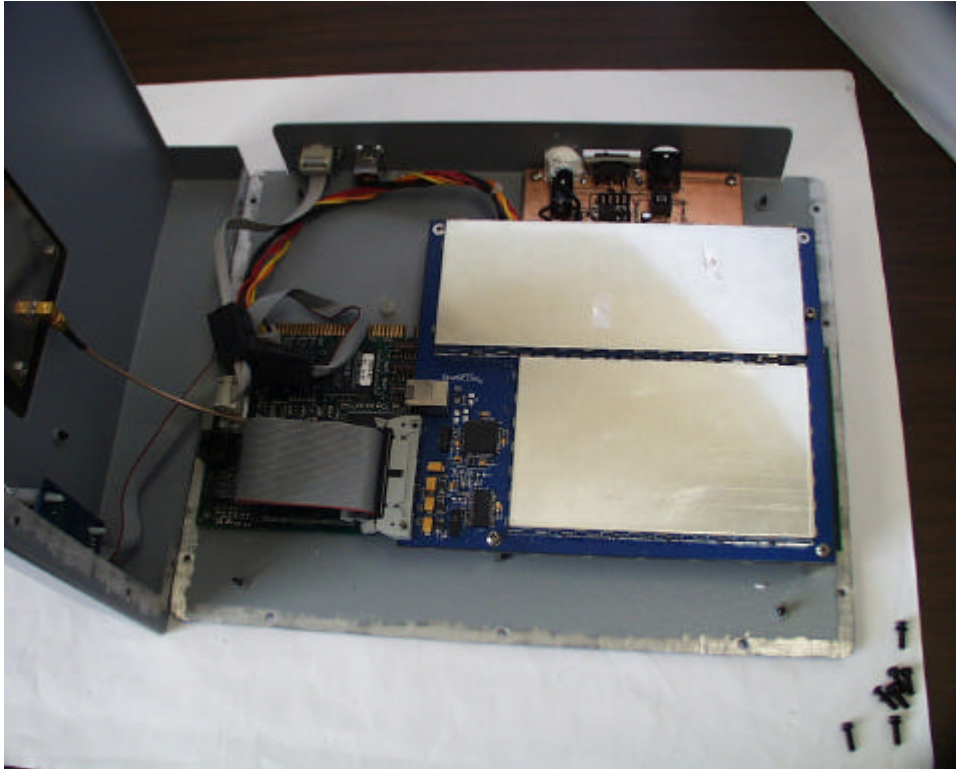

Internal photographs of IT 2410.

ROGERS LABS, INC.
4405 W. 259th Terrace
Louisburg, KS 66053
Phone/Fax: (913) 837-3214

TRANSCORE AMTECH TECHNOLOGY CENTER
MODEL: It 2410
Test #: 040210 FCC ID#: FIH IT241005422
Test to: FCC Parts 2 and 90

ROGERS LABS, INC.
4405 W. 259th Terrace
Louisburg, KS 66053
Phone/Fax: (913) 837-3214

TRANSCORE AMTECH TECHNOLOGY CENTER
MODEL: It 2410
Test #: 040210 FCC ID#: FIH IT241005422
Test to: FCC Parts 2 and 90