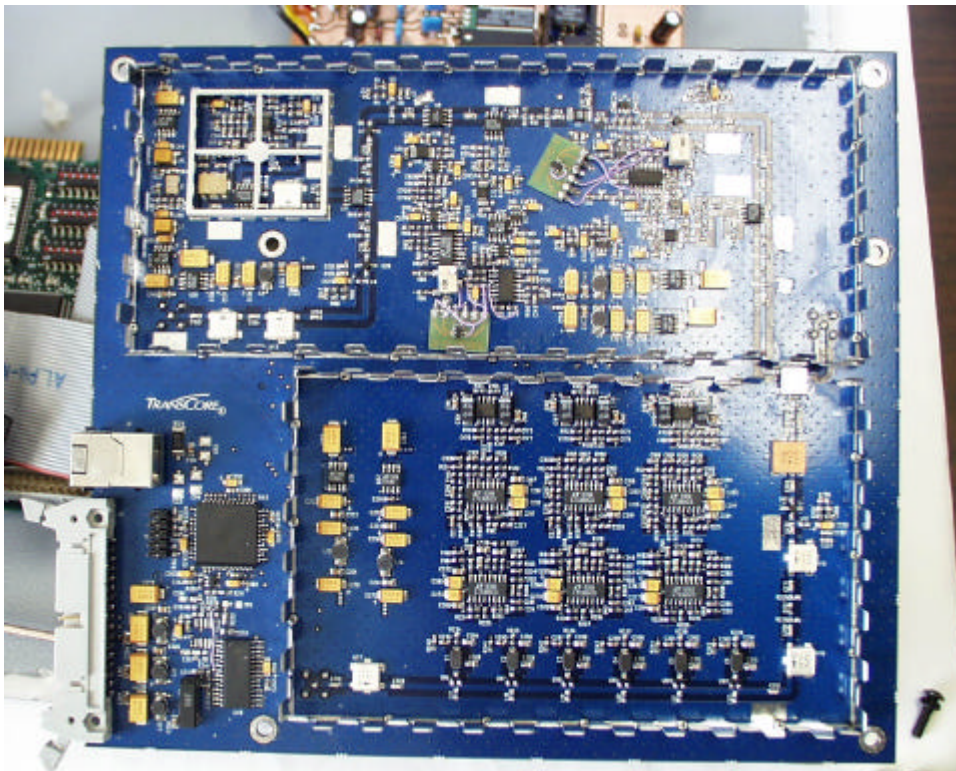

Internal photographs of IT 2410.

ROGERS LABS, INC.
4405 W. 259th Terrace
Louisburg, KS 66053
Phone/Fax: (913) 837-3214

TRANSCORE AMTECH TECHNOLOGY CENTER
MODEL: It 2410
Test #: 040210 FCC ID#: FIH IT241005422
Test to: FCC Parts 2 and 90

ROGERS LABS, INC.
4405 W. 259th Terrace
Louisburg, KS 66053
Phone/Fax: (913) 837-3214

TRANSCORE AMTECH TECHNOLOGY CENTER
MODEL: It 2410
Test #: 040210 FCC ID#: FIH IT241005422
Test to: FCC Parts 2 and 90