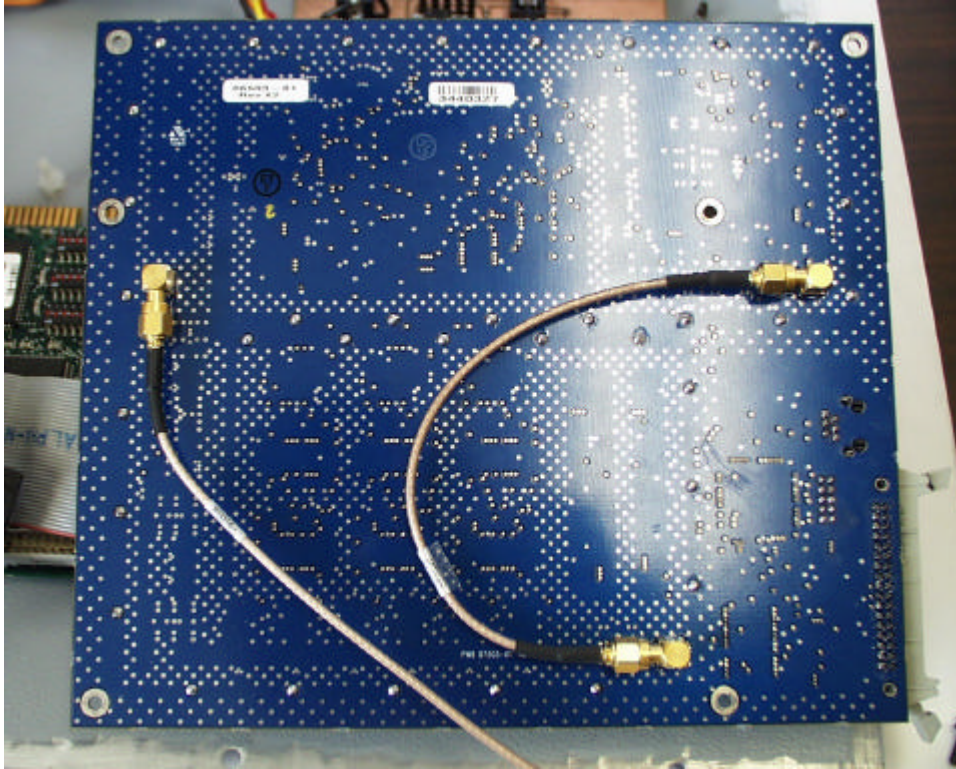

Internal photographs of IT 2410.

ROGERS LABS, INC.
4405 W. 259th Terrace
Louisburg, KS 66053
Phone/Fax: (913) 837-3214

TRANSCORE AMTECH TECHNOLOGY CENTER
MODEL: It 2410
Test #: 040210 FCC ID#: FIH IT241005422
Test to: FCC Parts 2 and 90

ROGERS LABS, INC.
4405 W. 259th Terrace
Louisburg, KS 66053
Phone/Fax: (913) 837-3214

TRANSCORE AMTECH TECHNOLOGY CENTER
MODEL: It 2410
Test #: 040210 FCC ID#: FIH IT241005422
Test to: FCC Parts 2 and 90