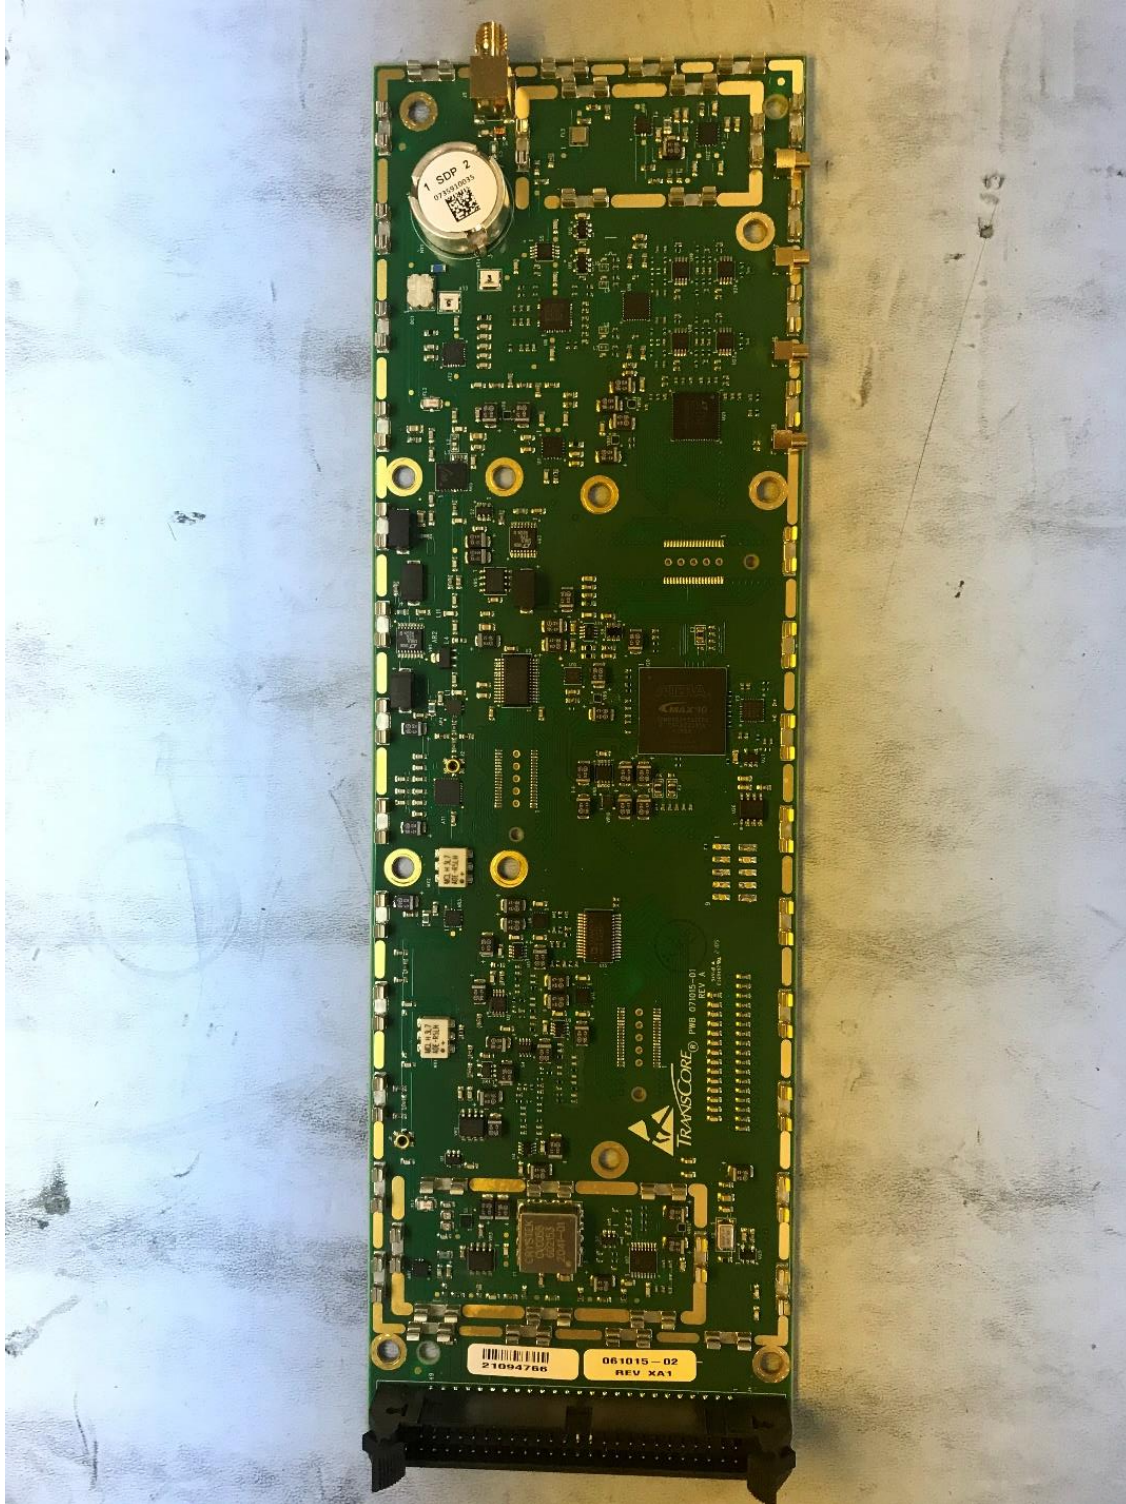

Internal photographs Transmitter Top

Rogers Labs, Inc.  
4405 West 259<sup>th</sup> Terrace  
Louisburg, KS 66053  
Phone/Fax: (913) 837-3214  
Revision 1

Transcore  
HVIN: E4SPT90V45  
Test: 210813  
Test to: 47CFR Parts 2, 90 and RSS-137  
File: E4SPT90V45 IntPho

SN: 111383 / 111388  
FCC ID: FIHE4SPT90V45  
IC: 1584A-E4SPT90V45  
Date: August 29, 2021  
Page 1 of 2

Internal photographs Transmitter Bottom

Rogers Labs, Inc.  
4405 West 259<sup>th</sup> Terrace  
Louisburg, KS 66053  
Phone/Fax: (913) 837-3214  
Revision 1

Transcore  
HVIN: E4SPT90V45  
Test: 210813  
Test to: 47CFR Parts 2, 90 and RSS-137  
File: E4SPT90V45 IntPho

SN: 111383 / 111388  
FCC ID: FIHE4SPT90V45  
IC: 1584A-E4SPT90V45  
Date: August 29, 2021  
Page 2 of 2