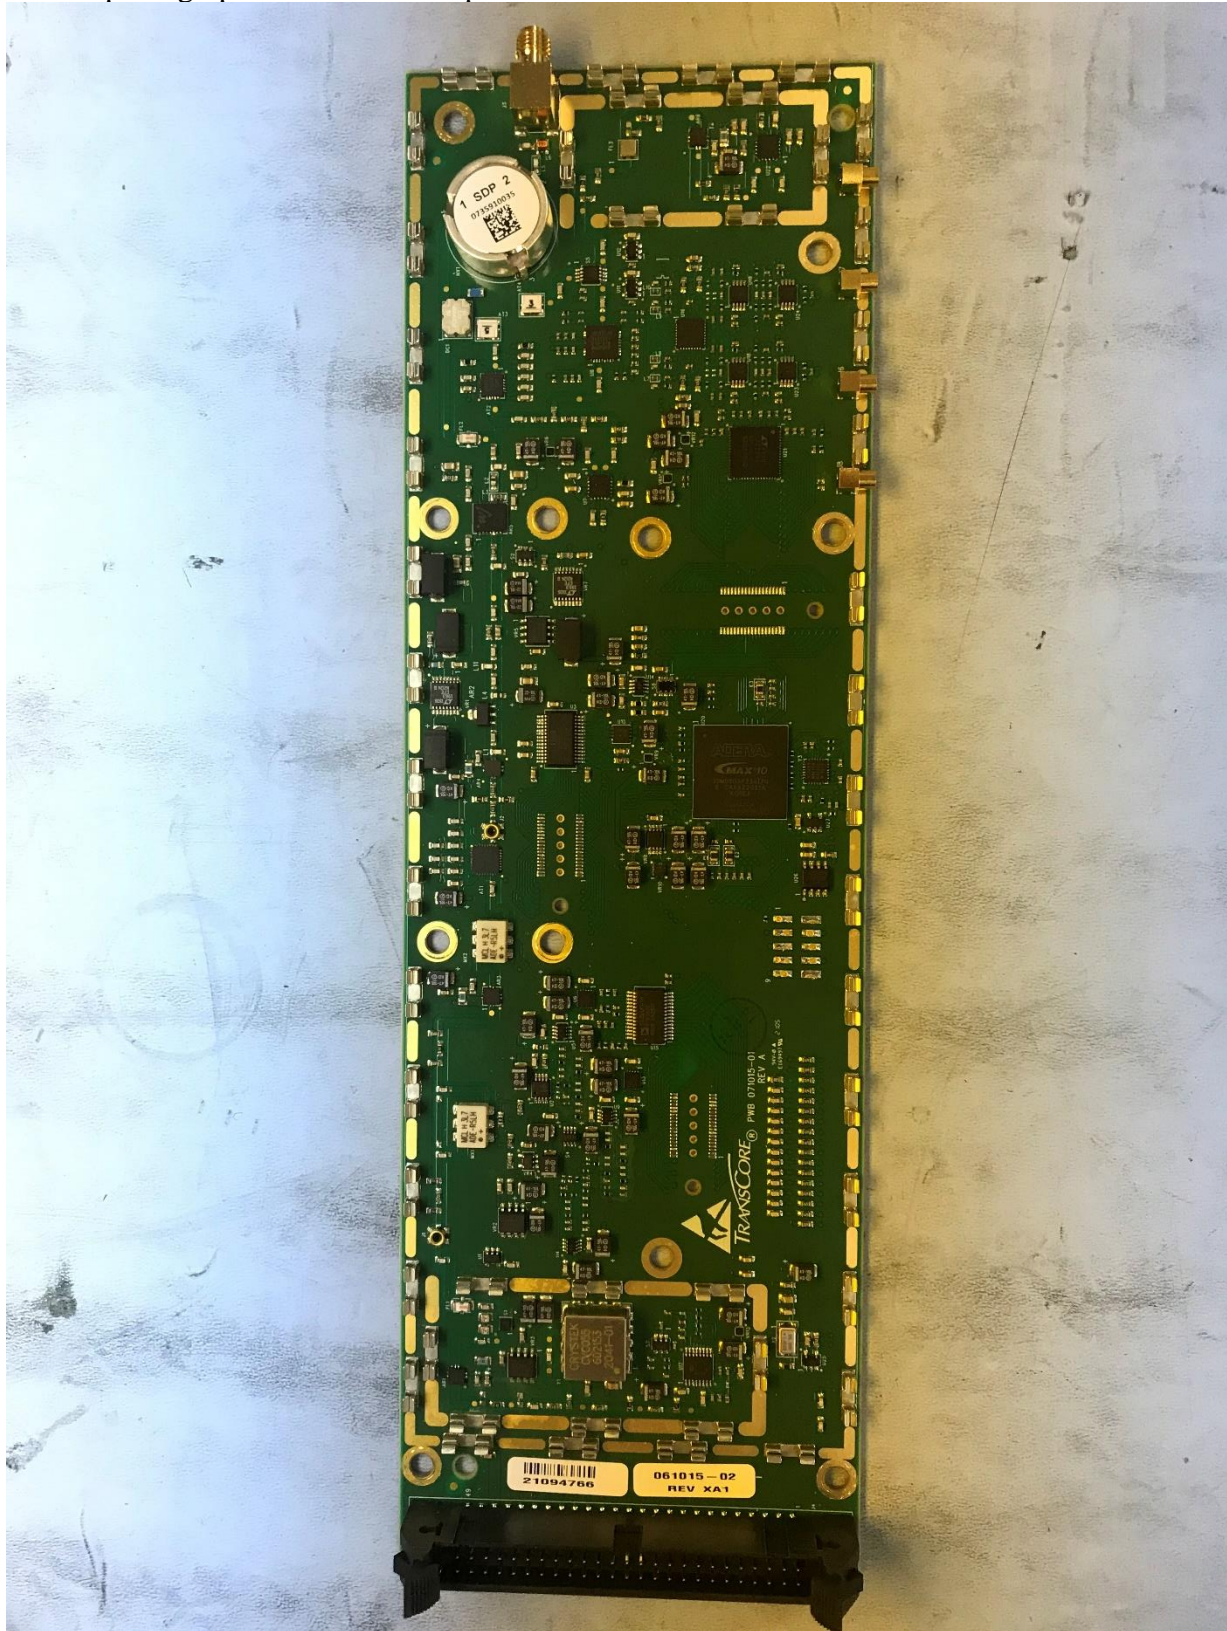

Internal photographs Transmitter Top

Rogers Labs, Inc.  
4405 West 259<sup>th</sup> Terrace  
Louisburg, KS 66053  
Phone/Fax: (913) 837-3214  
Revision 1

Transcore  
HVIN: AI1422  
Test: 211018  
Test to: 47CFR Parts 2, 90 and RSS-137  
File: AI1422 IntPho

SN: 21321992  
FCC ID: FIH1422PT90V45  
IC: 1584A-1422R137V45  
Date: October 28, 2021  
Page 1 of 2

Internal photographs Transmitter Bottom

Rogers Labs, Inc.  
4405 West 259<sup>th</sup> Terrace  
Louisburg, KS 66053  
Phone/Fax: (913) 837-3214  
Revision 1

Transcore  
HVIN: AI1422  
Test: 211018  
Test to: 47CFR Parts 2, 90 and RSS-137  
File: AI1422 IntPho

SN: 21321992  
FCC ID: FIH1422PT90V45  
IC: 1584A-1422R137V45  
Date: October 28, 2021  
Page 2 of 2