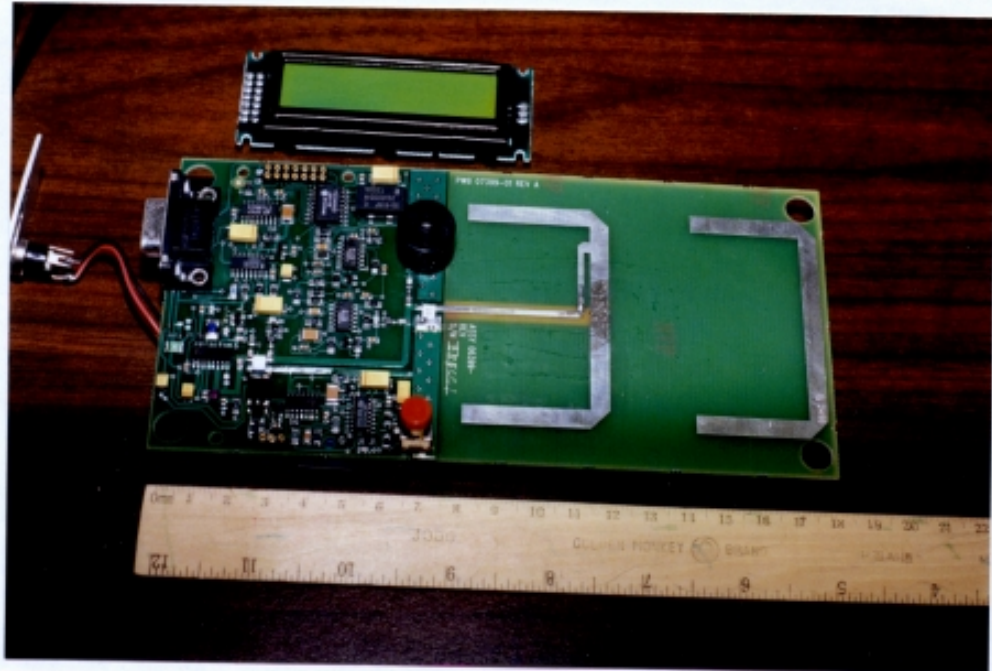

INTERMEC TECHNOLOGIES CORPORATION
AMTECH SYSTEMS DIVISION
MODEL: AH1101-010
PHOTOS INSIDE OF CASE

ROGERS LABS, INC.
4405 W. 259th Terrace
Louisburg, KS 66053
Phone/Fax: (913) 837-3214

INTERMEC TECHNOLOGIES CORPORATION AMTECH SYSTEMS DIVISION
MODEL: AH1101-010 HAND HELD READER
Test #: 980828-2 FCC ID#: F1H11010533401
Test to: FCC Parts 2 and 90

INTERMEC TECHNOLOGIES CORPORATION
AMTECH SYSTEMS DIVISION
MODEL: AH1101-010
PHOTOS PRINTED CIRCUIT BOARD

ROGERS LABS, INC.
4405 W. 259th Terrace
Louisburg, KS 66053
Phone/Fax: (913) 837-3214

INTERMEC TECHNOLOGIES CORPORATION AMTECH SYSTEMS DIVISION
MODEL: AH1101-010 HAND HELD READER
Test #: 980828-2 FCC ID#: F1H11010533401
Test to: FCC Parts 2 and 90