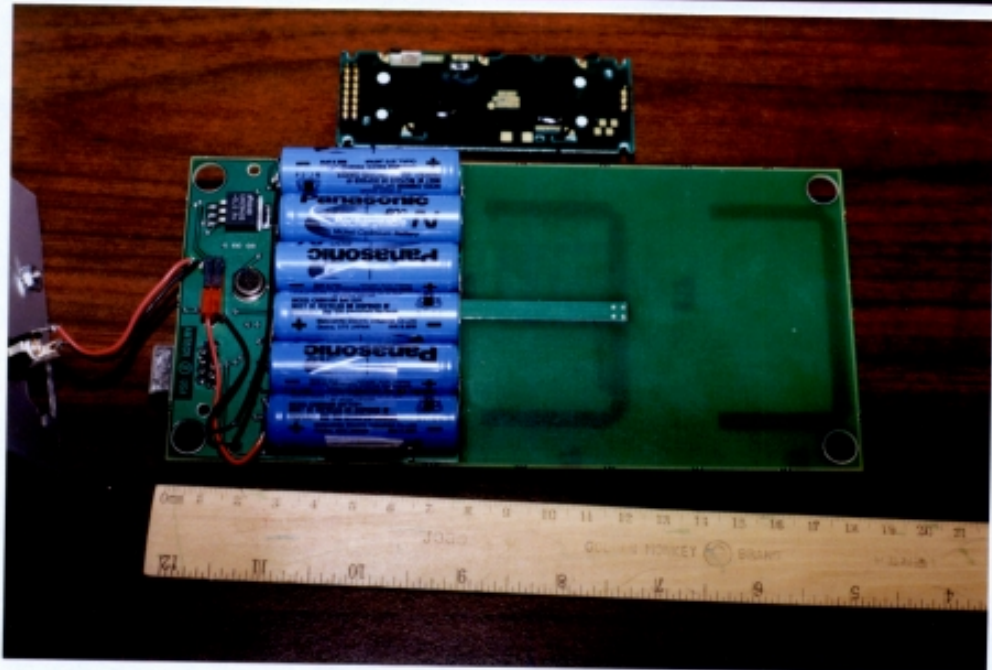

INTERMEC TECHNOLOGIES CORPORATION
AMTECH SYSTEMS DIVISION
MODEL: AH1101-010
PHOTOS INSIDE OF CASE

ROGERS LABS, INC.
4405 W. 259th Terrace
Louisburg, KS 66053
Phone/Fax: (913) 837-3214

INTERMEC TECHNOLOGIES CORPORATION AMTECH SYSTEMS DIVISION
MODEL: AH1101-010 HAND HELD READER
Test #: 980828-2 FCC ID#: F1H11010533401
Test to: FCC Parts 2 and 90

INTERMEC TECHNOLOGIES CORPORATION
AMTECH SYSTEMS DIVISION
MODEL: AH1101-010
PHOTOS PRINTED CIRCUIT BOARD

ROGERS LABS, INC.
4405 W. 259th Terrace
Louisburg, KS 66053
Phone/Fax: (913) 837-3214

INTERMEC TECHNOLOGIES CORPORATION AMTECH SYSTEMS DIVISION
MODEL: AH1101-010 HAND HELD READER
Test #: 980828-2 FCC ID#: F1H11010533401
Test to: FCC Parts 2 and 90