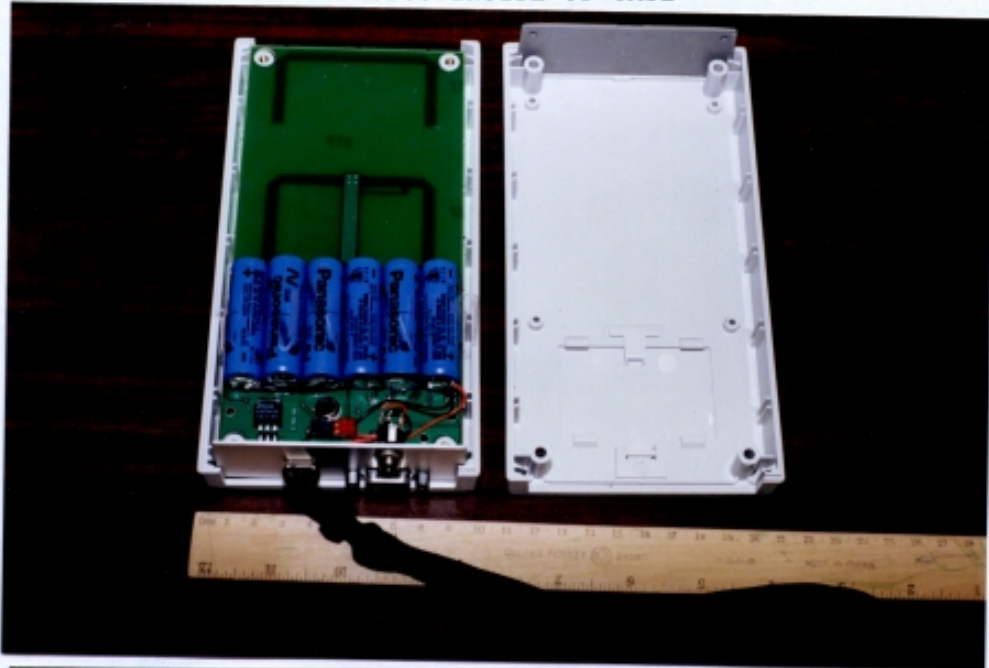

INTERMEC TECHNOLOGIES CORPORATION
AMTECH SYSTEMS DIVISION
MODEL: AH1101-010
PHOTOS INSIDE OF CASE

ROGERS LABS, INC.
4405 W. 259th Terrace
Louisburg, KS 66053
Phone/Fax: (913) 837-3214

INTERMEC TECHNOLOGIES CORPORATION AMTECH SYSTEMS DIVISION
MODEL: AH1101-010 HAND HELD READER
Test #: 980828-2 FCC ID#: F1H11010533401
Test to: FCC Parts 2 and 90

INTERMEC TECHNOLOGIES CORPORATION
AMTECH SYSTEMS DIVISION
MODEL: AH1101-010
PHOTOS PRINTED CIRCUIT BOARD

ROGERS LABS, INC.
4405 W. 259th Terrace
Louisburg, KS 66053
Phone/Fax: (913) 837-3214

INTERMEC TECHNOLOGIES CORPORATION AMTECH SYSTEMS DIVISION
MODEL: AH1101-010 HAND HELD READER
Test #: 980828-2 FCC ID#: F1H11010533401
Test to: FCC Parts 2 and 90