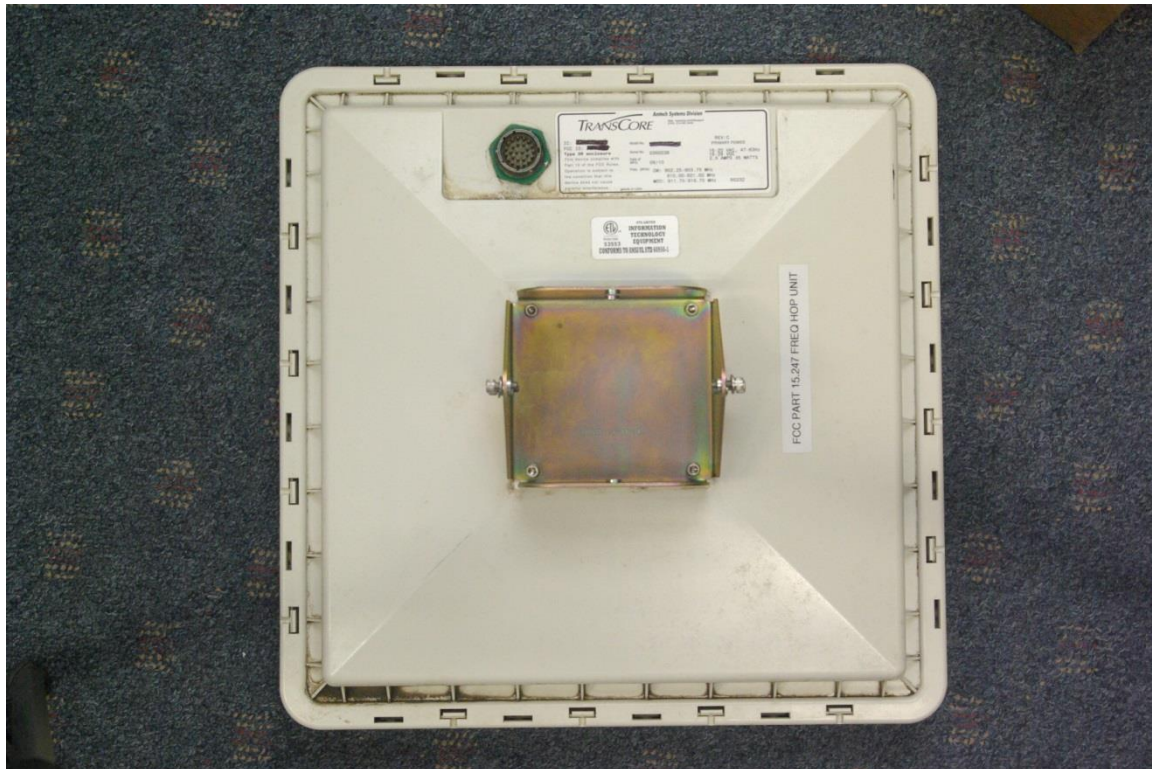

Equipment photographs

Rogers Labs, Inc.
4405 W. 259th Terrace
Louisburg, KS 66053
Phone/Fax: (913) 837-3214
Revision 1

Transcore Amtech Technology Center
Model: Encompass 4H
Test #: 150511
Test to: FCC (15.247), RSS-247
File: E4H ExtPho

FCC ID: FIH05939
IC: 1584A-05939
SN: ENG1
Date: June 27, 2015
Page 1 of 3

Rogers Labs, Inc.
4405 W. 259th Terrace
Louisburg, KS 66053
Phone/Fax: (913) 837-3214
Revision 1

Transcore Amtech Technology Center
Model: Encompass 4H
Test #: 150511
Test to: FCC (15.247), RSS-247
File: E4H ExtPho