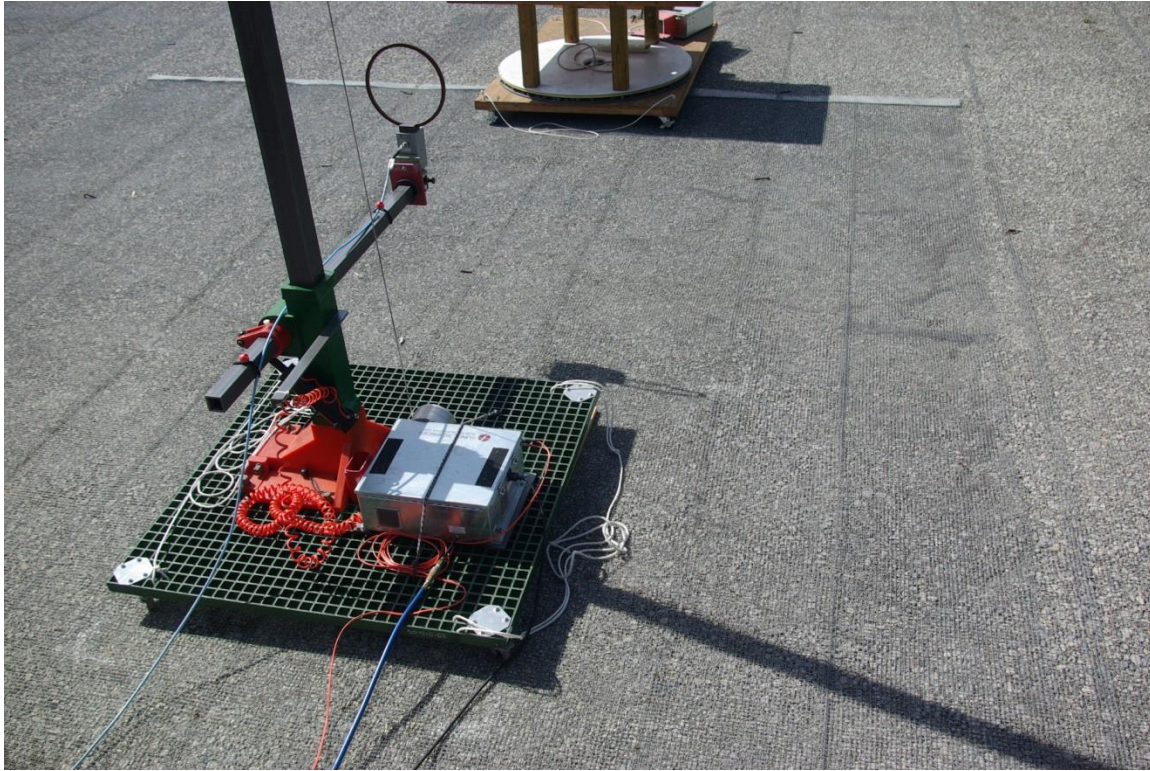

Rogers Labs, Inc.
4405 W. 259th Terrace
Louisburg, KS 66053
Phone/Fax: (913) 837-3214
Revision 1

Transcore Amtech Technology Center
Model: Encompass 4H
Test #: 150511
Test to: FCC (15.247), RSS-247
File: E4H FCC TSup

FCC ID: FIH05939
IC: 1584A-05939
SN: ENG1
Date: June 27, 2015
Page 3 of 3