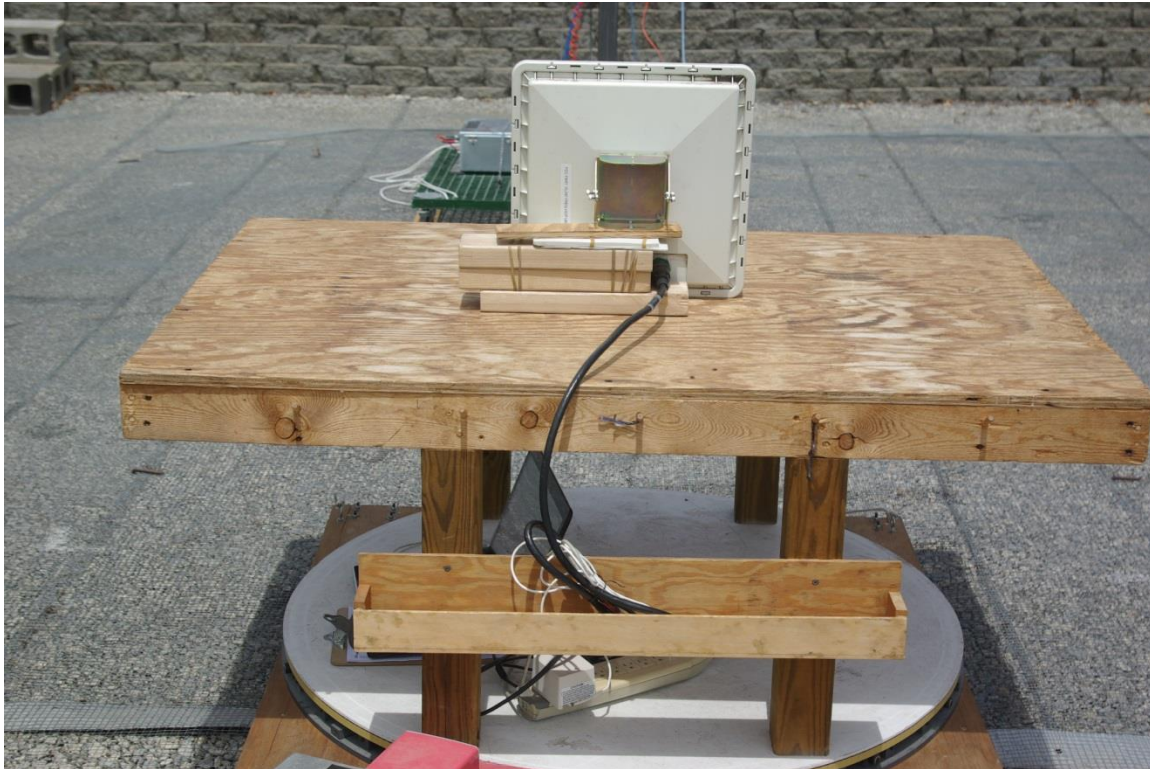

Test setup photographs

Rogers Labs, Inc.
4405 W. 259th Terrace
Louisburg, KS 66053
Phone/Fax: (913) 837-3214
Revision 1

Transcore Amtech Technology Center
Model: Encompass 4H
Test #: 150511
Test to: FCC (15.247), RSS-247
File: E4H FCC TSup

FCC ID: FIH05939
IC: 1584A-05939
SN: ENGI
Date: June 27, 2015
Page 1 of 3

Rogers Labs, Inc.
4405 W. 259th Terrace
Louisburg, KS 66053
Phone/Fax: (913) 837-3214
Revision 1

Transcore Amtech Technology Center
Model: Encompass 4H
Test #: 150511
Test to: FCC (15.247), RSS-247
File: E4H FCC TSup