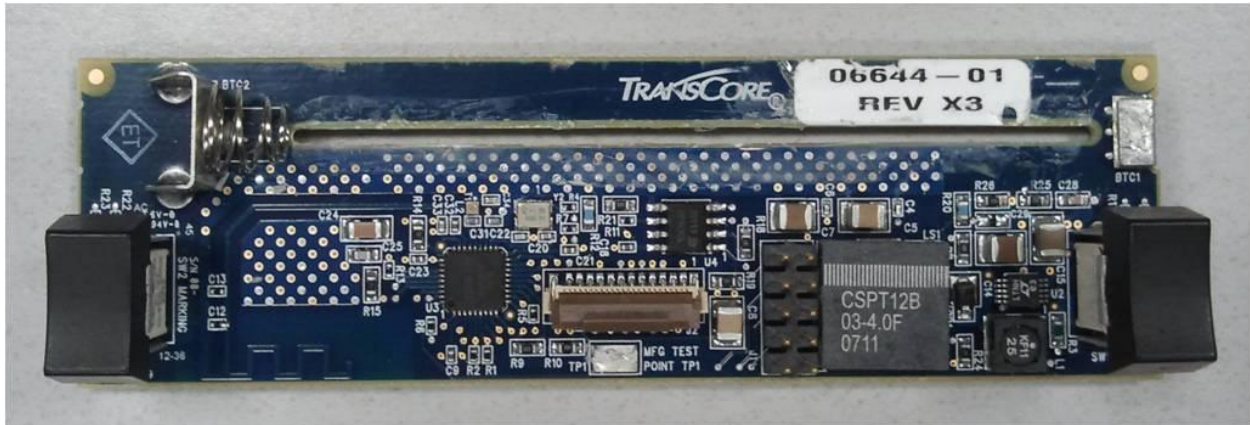

Internal photographs

Rogers Labs, Inc.
4405 W. 259th Terrace
Louisburg, KS 66053
Phone/Fax: (913) 837-3214
Revision 2

Transcore Amtech Technology Center
Model: 05846
Test #: 121116
Test to: FCC 15c (15.249), IC RSS-210
File: Short Term Conf IntPho 05846 r2

FCC ID#: FIH05846
IC: 1584A-05846
SN's: 41, 42, 43
Page 1 of 1
Date: 12/11/2012