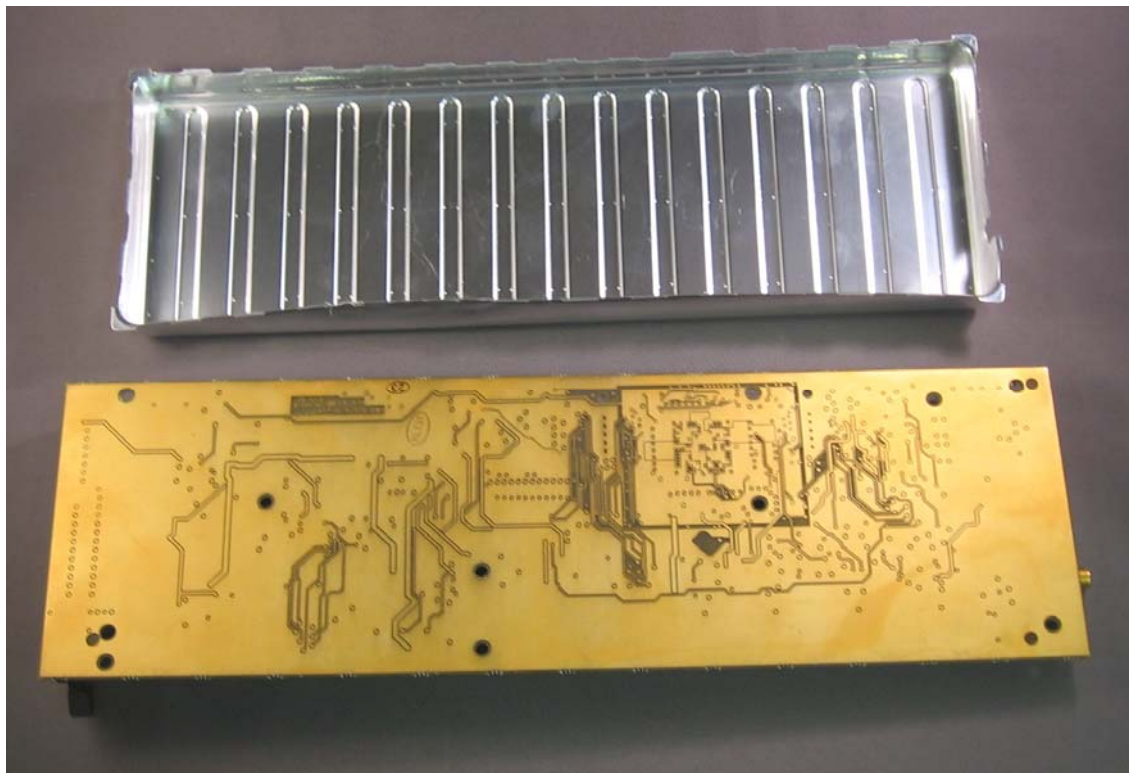

Internal photographs

Rogers Labs, Inc.
4405 W. 259th Terrace
Louisburg, KS 66053
Phone/Fax: (913) 837-3214
Revision 1

Transcore Amtech Technology Center
Model: MPRR (Multiple Protocol Railroad Radio)
Test #: 101001
Test to: FCC Parts 2, 90 and RSS-137
File: Short Term IntPho MPRR

SN: ENG1
FCC ID: FIH05716
IC: 1584A-05716
Date: 10/16/2010
Page 1 of 2

Rogers Labs, Inc.
4405 W. 259th Terrace
Louisburg, KS 66053
Phone/Fax: (913) 837-3214
Revision 1

Transcore Amtech Technology Center
Model: MPRR (Multiple Protocol Railroad Radio)
Test #: 101001
Test to: FCC Parts 2, 90 and RSS-137
File: Short Term IntPho MPRR