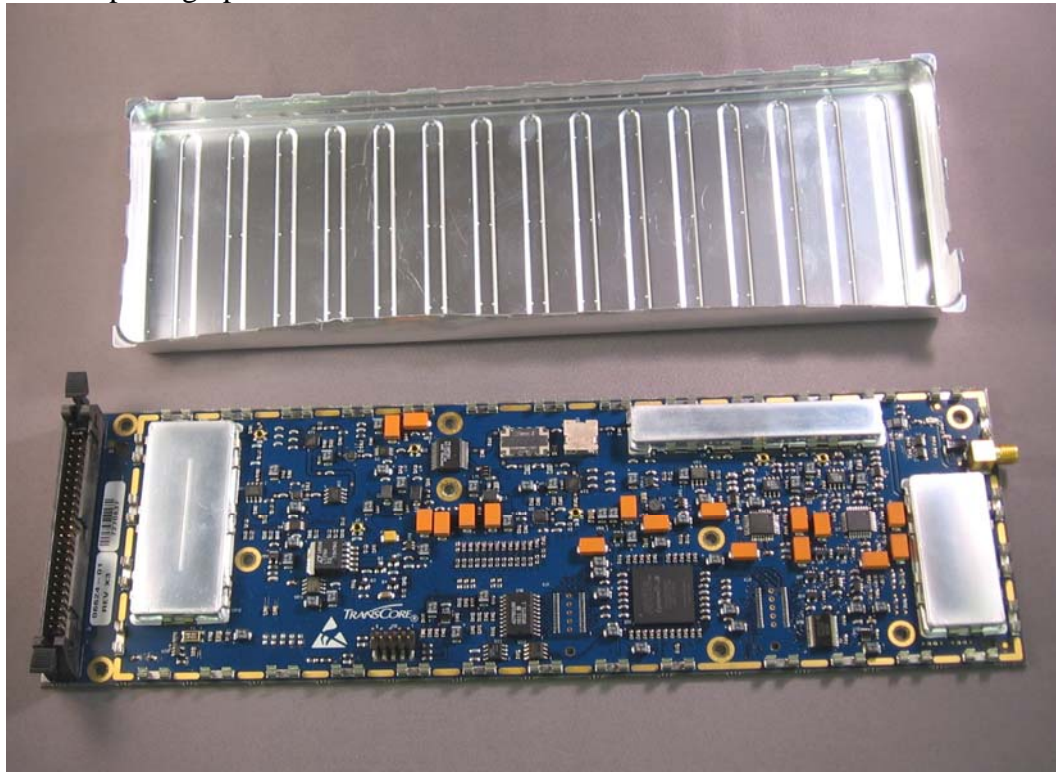

Internal photographs

Rogers Labs, Inc.
4405 W. 259th Terrace
Louisburg, KS 66053
Phone/Fax: (913) 837-3214
Revision 1

Transcore Amtech Technology Center
Model: MPRR (Multiple Protocol Railroad Radio)
Test #: 101001
Test to: FCC Parts 2, 90 and RSS-137
File: Short Term IntPho MPRR

SN: ENG1
FCC ID: FIH05716
IC: 1584A-05716
Date: 10/16/2010
Page 1 of 2

Rogers Labs, Inc.
4405 W. 259th Terrace
Louisburg, KS 66053
Phone/Fax: (913) 837-3214
Revision 1

Transcore Amtech Technology Center
Model: MPRR (Multiple Protocol Railroad Radio)
Test #: 101001
Test to: FCC Parts 2, 90 and RSS-137
File: Short Term IntPho MPRR