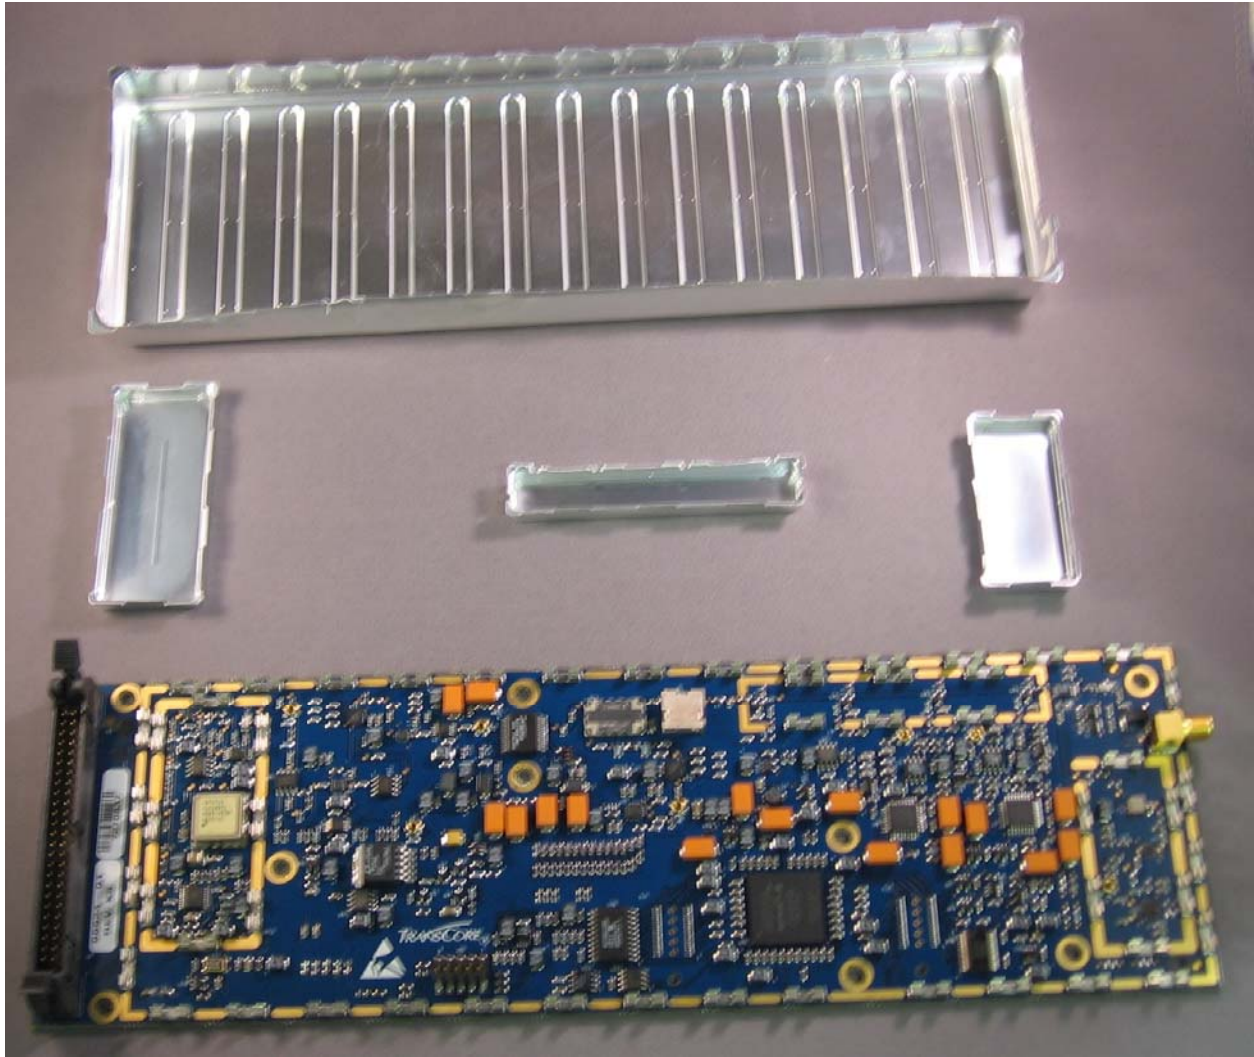

Internal photographs

Rogers Labs, Inc.
4405 W. 259th Terrace
Louisburg, KS 66053
Phone/Fax: (913) 837-3214
Revision 1

Transcore Amtech Technology Center
Model: MPRR (Multiple Protocol Railroad Radio)
Test #: 101001
Test to: FCC Parts 2, 90 and RSS-137
File: Short Term IntPho MPRR

SN: ENG1
FCC ID: FIH05716
IC: 1584A-05716
Date: 10/16/2010
Page 1 of 2

Rogers Labs, Inc.
4405 W. 259th Terrace
Louisburg, KS 66053
Phone/Fax: (913) 837-3214
Revision 1

Transcore Amtech Technology Center
Model: MPRR (Multiple Protocol Railroad Radio)
Test #: 101001
Test to: FCC Parts 2, 90 and RSS-137
File: Short Term IntPho MPRR