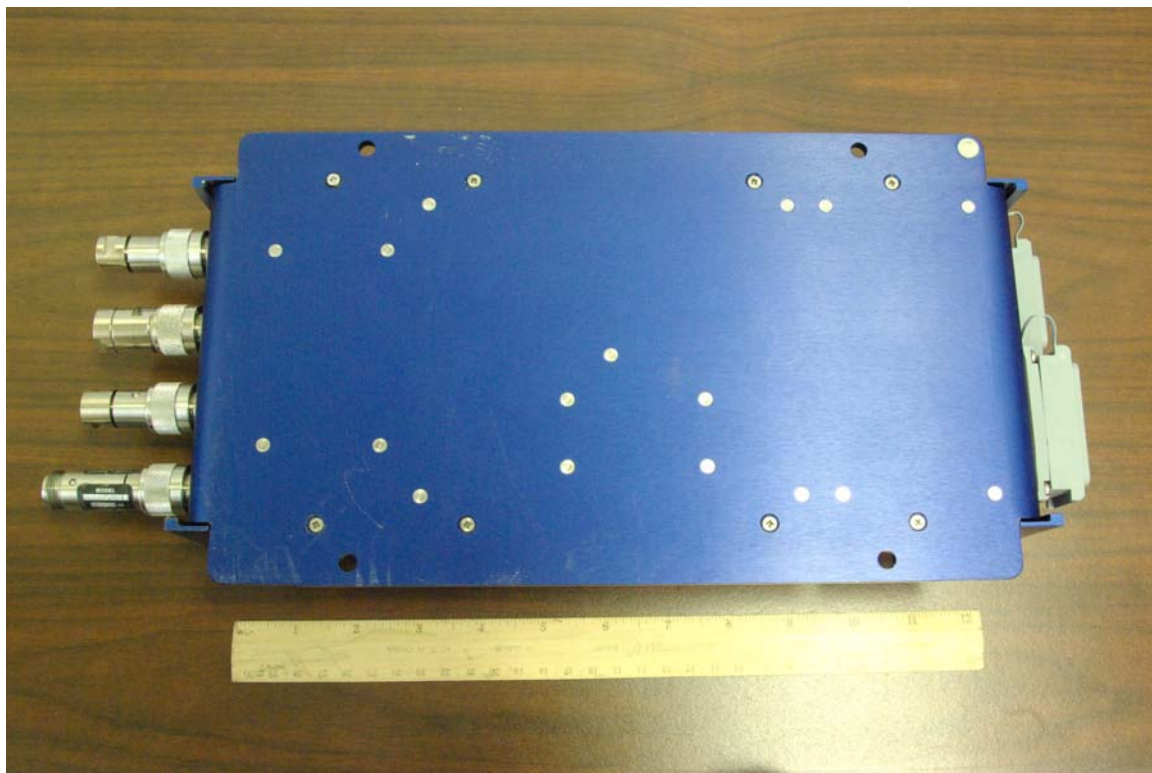

Equipment photographs

Rogers Labs, Inc.
4405 W. 259th Terrace
Louisburg, KS 66053
Phone/Fax: (913) 837-3214
Revision 1

Transcore Amtech Technology Center
Model: MPRR (Multiple Protocol Railroad Radio)
Test #: 101001
Test to: FCC Parts 2, 90 and RSS-137
File: Short Term ExtPho MPRR