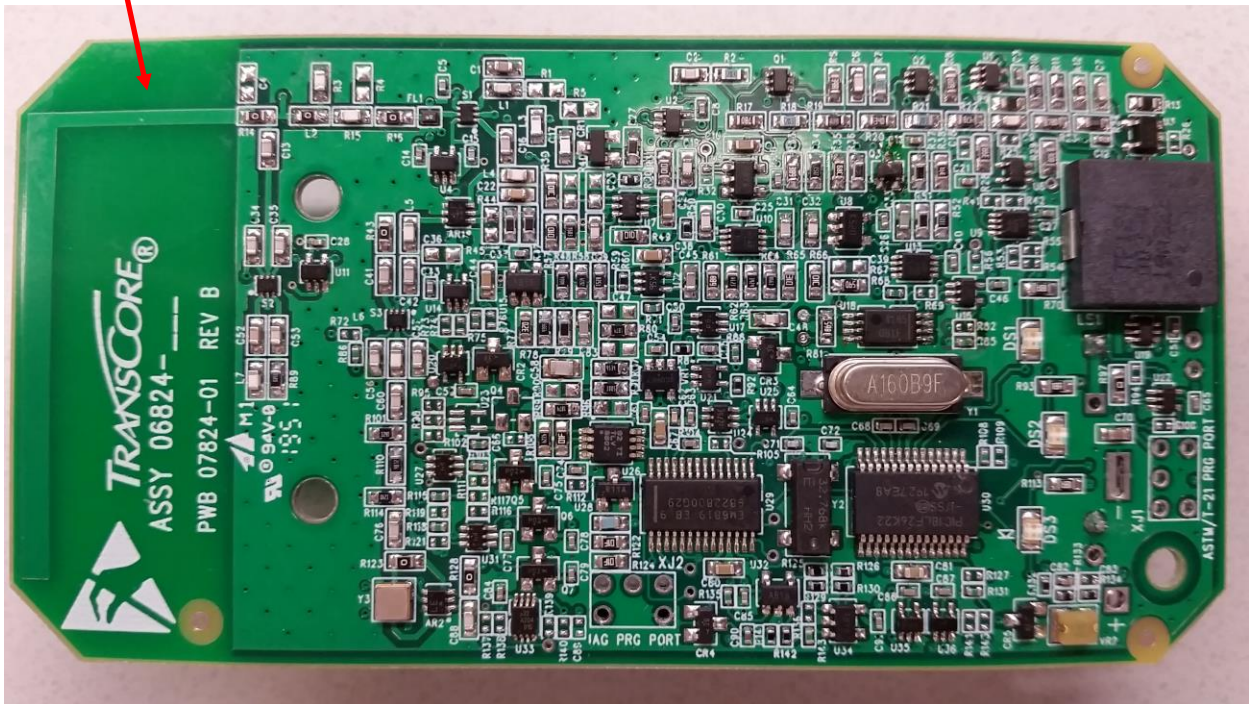

Internal photographs Transmitter Top
Antenna

Internal photographs Transmitter Back

Rogers Labs, Inc.
4405 West 259th Terrace
Louisburg, KS 66053
Phone/Fax: (913) 837-3214
Revision 1

Transcore
HVIN: 051116
Test: 211028
Test to: 47CFR Parts 2, 90 and RSS-137
File: 051116 IntPho