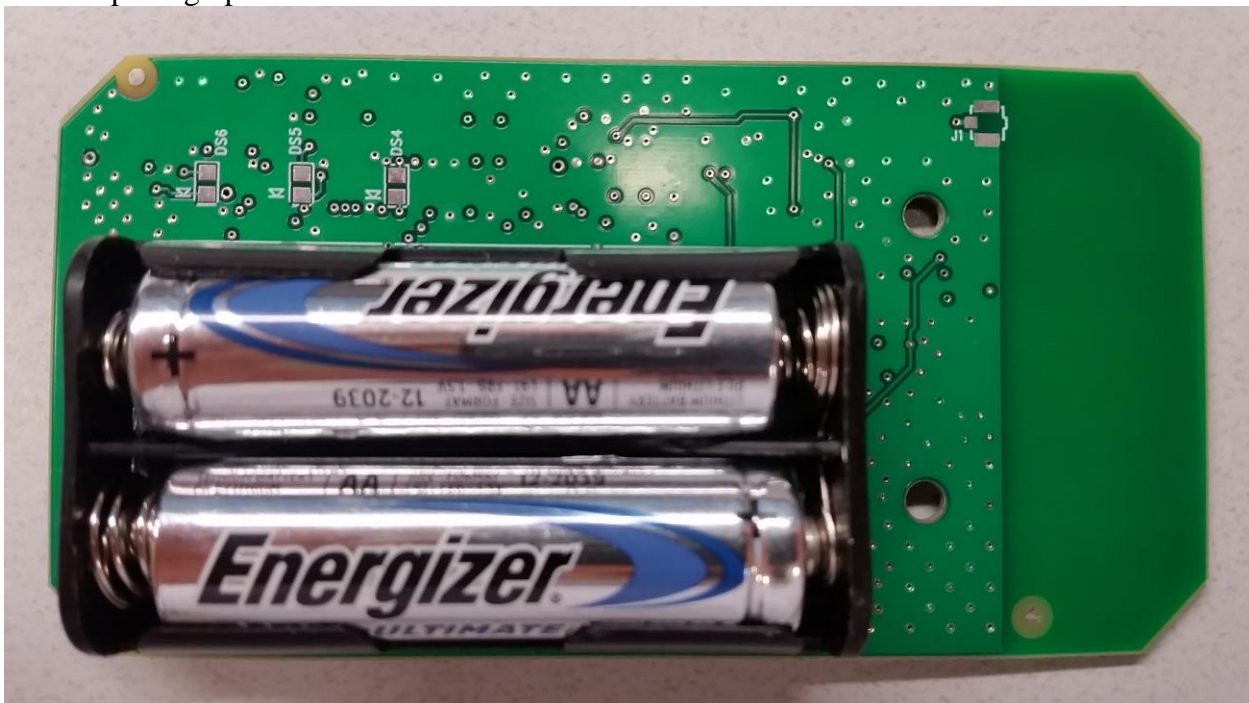

Internal photographs Transmitter Top
Antenna

Internal photographs Transmitter Back

Rogers Labs, Inc.
4405 West 259th Terrace
Louisburg, KS 66053
Phone/Fax: (913) 837-3214
Revision 1

Transcore
HVIN: 051116
Test: 211028
Test to: 47CFR Parts 2, 90 and RSS-137
File: 051116 IntPho