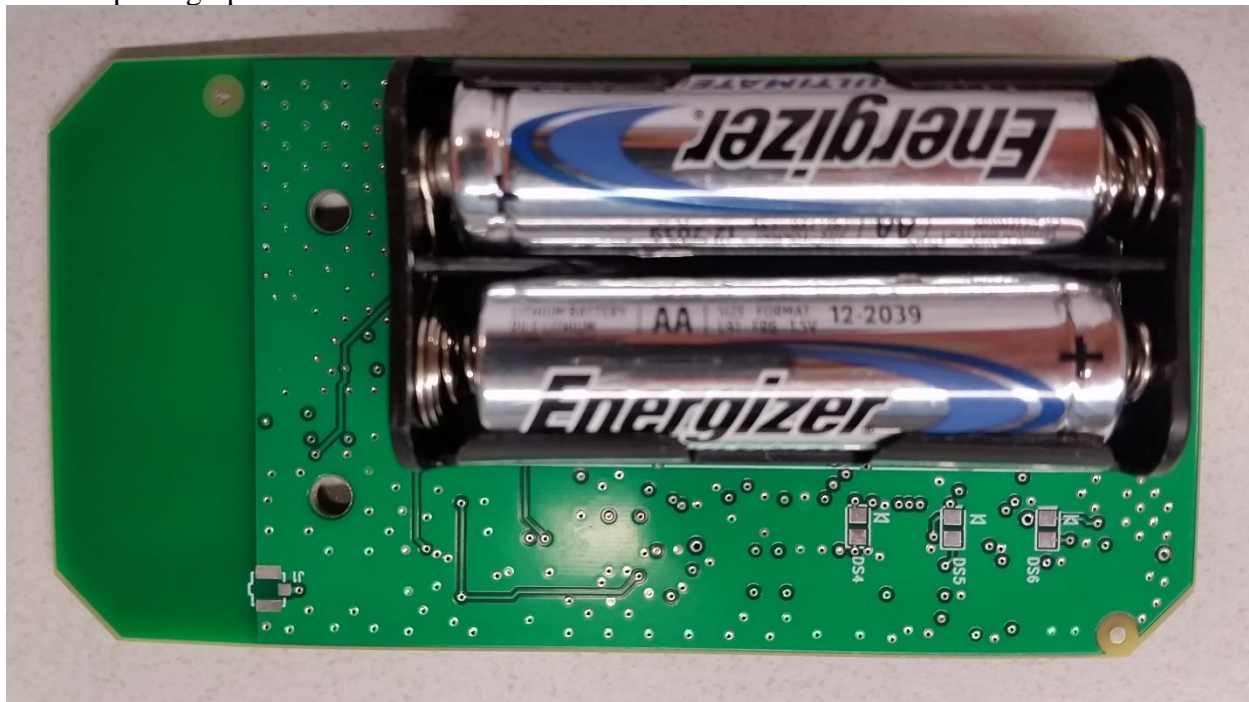

Internal photographs Transmitter Top  
Antenna

Internal photographs Transmitter Bottom

Rogers Labs, Inc.  
4405 West 259th Terrace  
Louisburg, KS 66053  
Phone/Fax: (913) 837-3214  
Revision 1

Transcore  
HVIN: 051114  
Test: 211027  
Test to: 47CFR Parts 2, 90 and RSS-137  
File: 051114 IntPho