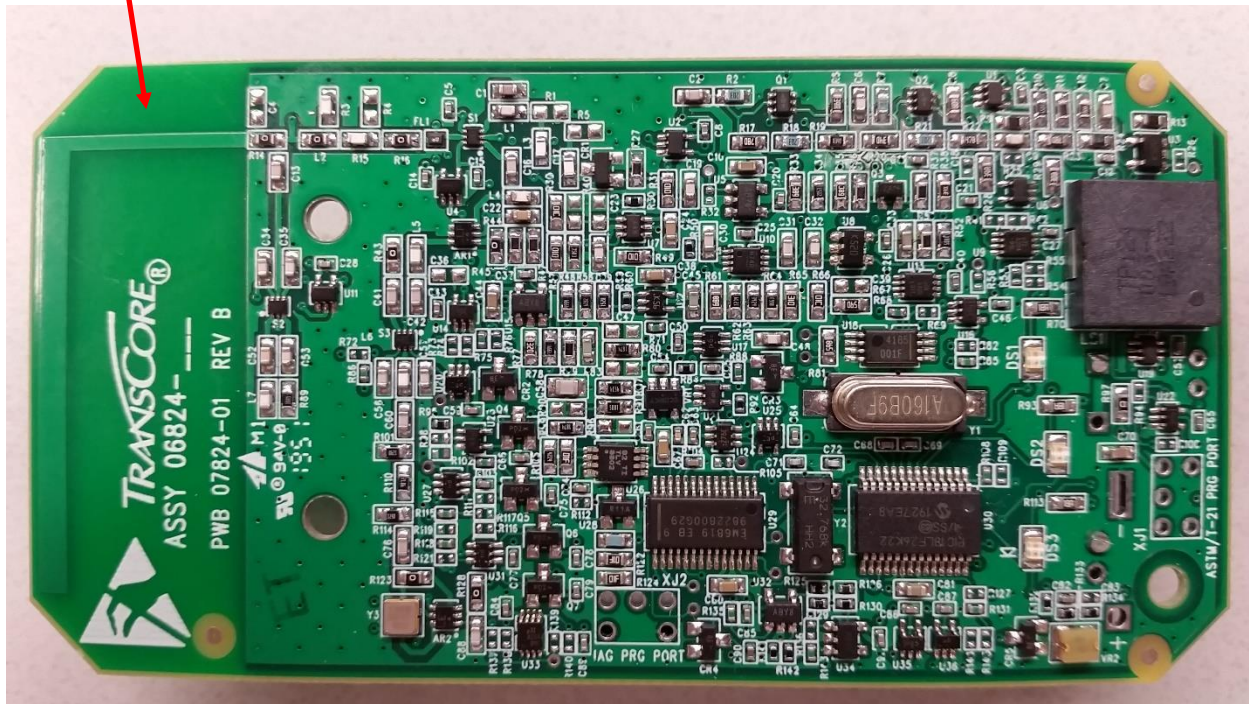

Internal photographs Transmitter Top  
Antenna

Internal photographs Transmitter Bottom

Rogers Labs, Inc.  
4405 West 259th Terrace  
Louisburg, KS 66053  
Phone/Fax: (913) 837-3214  
Revision 1

Transcore  
HVIN: 051114  
Test: 211027  
Test to: 47CFR Parts 2, 90 and RSS-137  
File: 051114 IntPho