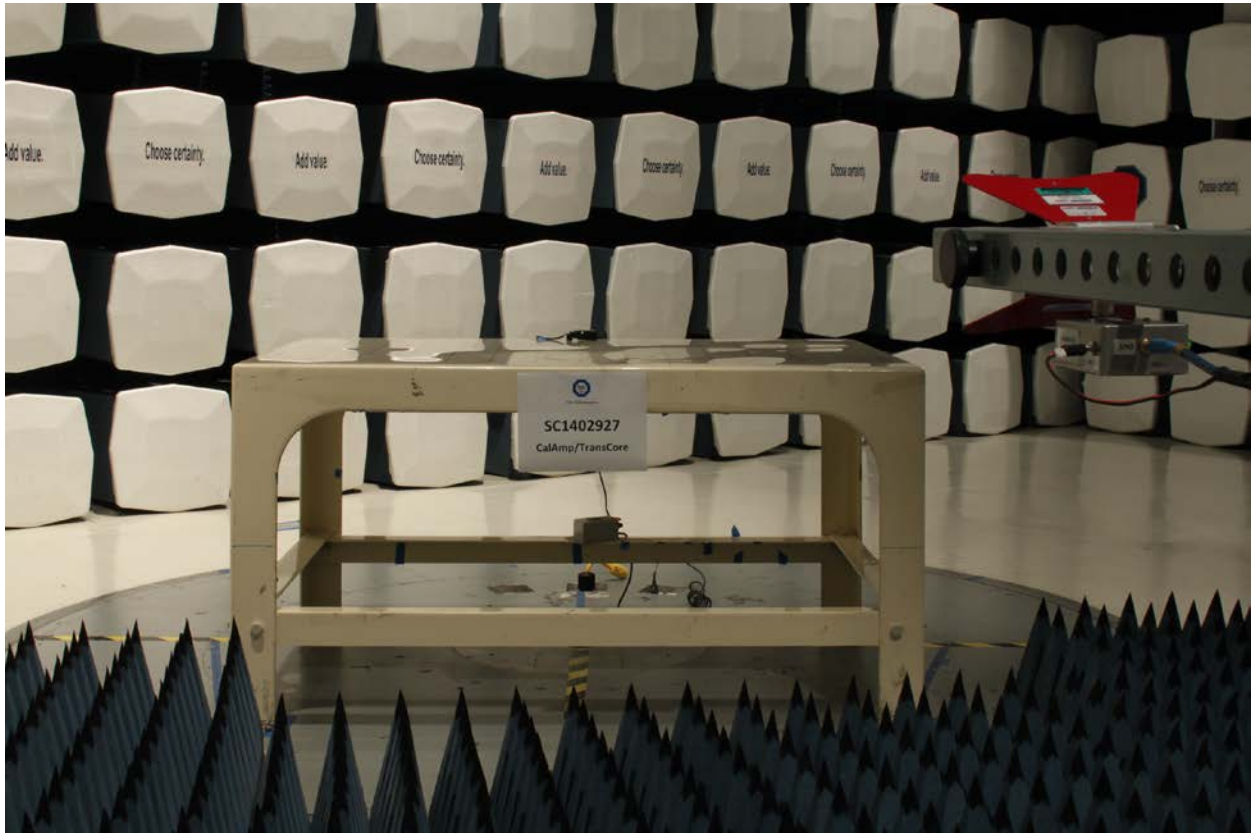

FCC ID FIH-2000B

IC: 1584A-2000B

Radiated Emissions Test Setup (below 1GHz)

Radiated Emissions Test Setup (above 1GHz)

Radiated Emissions Test Setup (all axes verified)