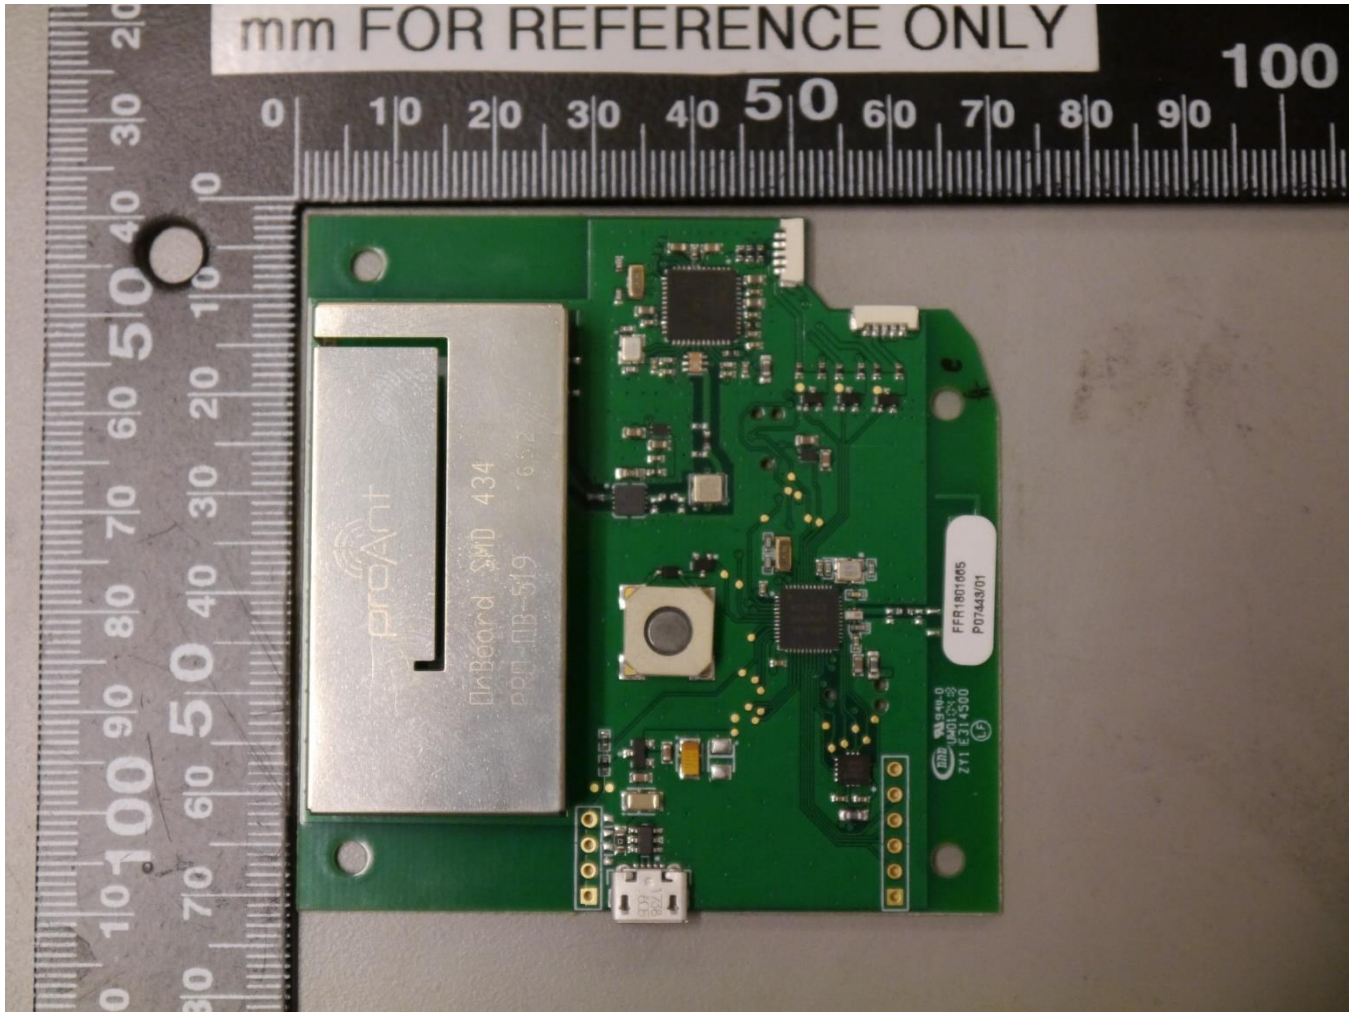

INTERNAL PHOTOGRAPHS

MICHELIN NORTH AMERICA (US) INC.

Michelin Track Connect / MTC-V1

FCC ID: FI5-EX2-01

WHEN YOU NEED TO BE SURE

433 MHz Rx Antenna

2.4 GHz RF Section

WWW.SGS.COM