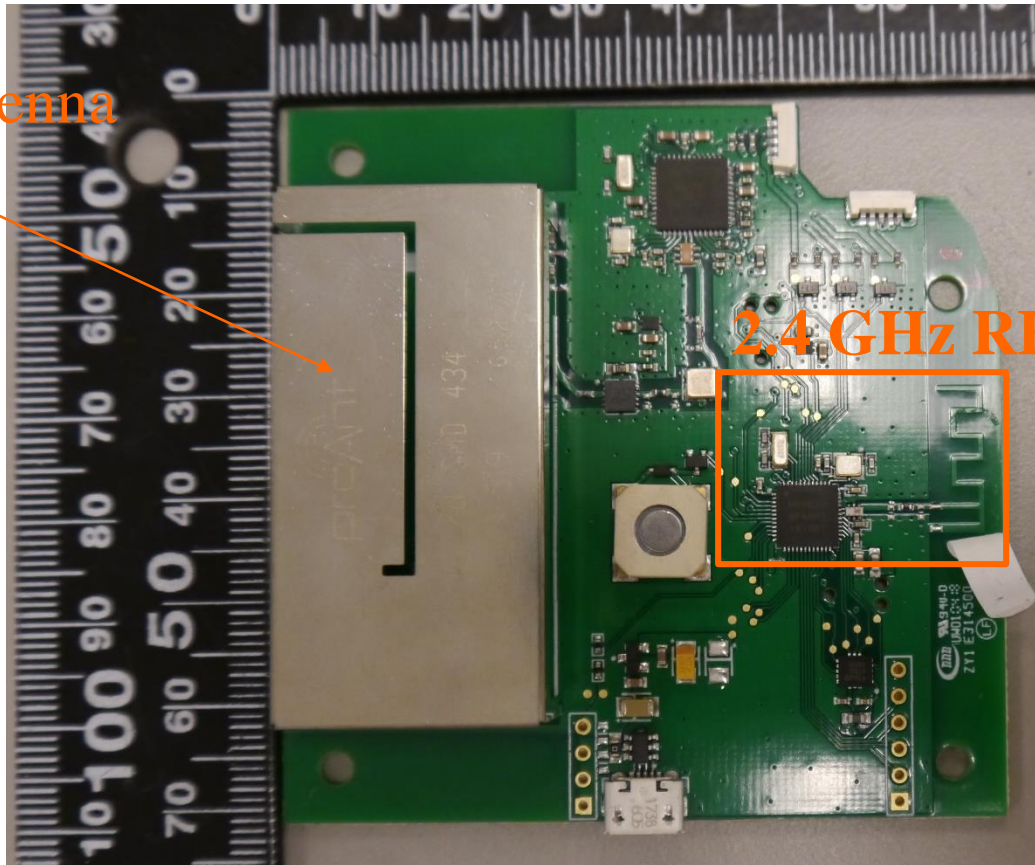

INTERNAL PHOTOGRAPHS

MICHELIN NORTH AMERICA (US) INC.

Michelin Track Connect / MTC-V1

FCC ID: FI5-EX2-01

WHEN YOU NEED TO BE SURE

433 MHz Rx Antenna

2.4 GHz RF Section

WWW.SGS.COM