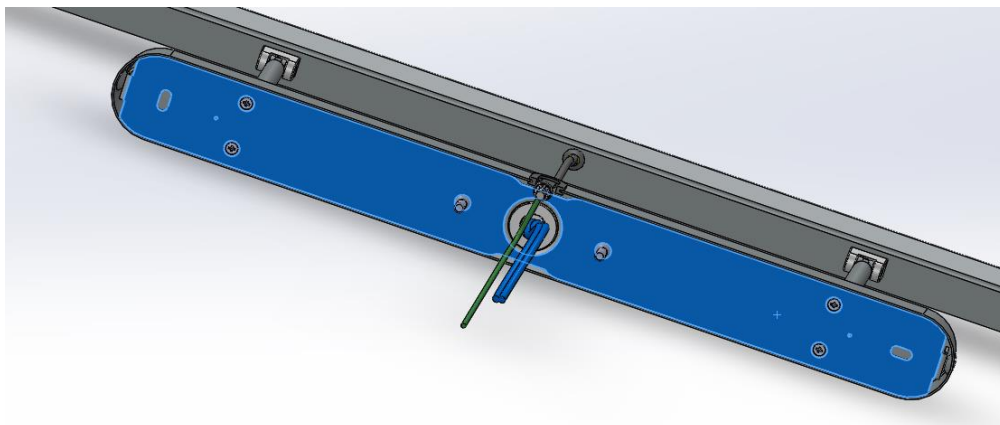

Type No. V2304
FLASKPOST
110-120 V~ 50 - 60 Hz 125mA 11.0 W
1100lm 2700K Built-in LED
Conforms to: UL Std 1598 Certified to:
CSA Std C22.2 No. 250.0 CAN ICES-005
(B) / NMB-005 (B) This device complies
with Part 15 of the FCC Rules. Operation
is subject to the following two conditions:
(1) this device may not cause harmful
interference, and (2) this device must
accept any interference received,
including interference that may cause
undesired operation. FCC ID: FHO-V2304

Made in China

IKEA of Sweden AB, SE - 34381 Älmhult

© Inter IKEA Systems B.V. 2019

00000

Design and Quality
IKEA of Sweden

SUITABLE FOR DAMP LOCATIONS
CONVIENT AUX EMPLACEMENTS SECS HUMIDES
Suitable for mounting on wall and cabinet top
Convient pour un montage mural ou sur le dessus d'une
armoire.

Label artwork

Label location