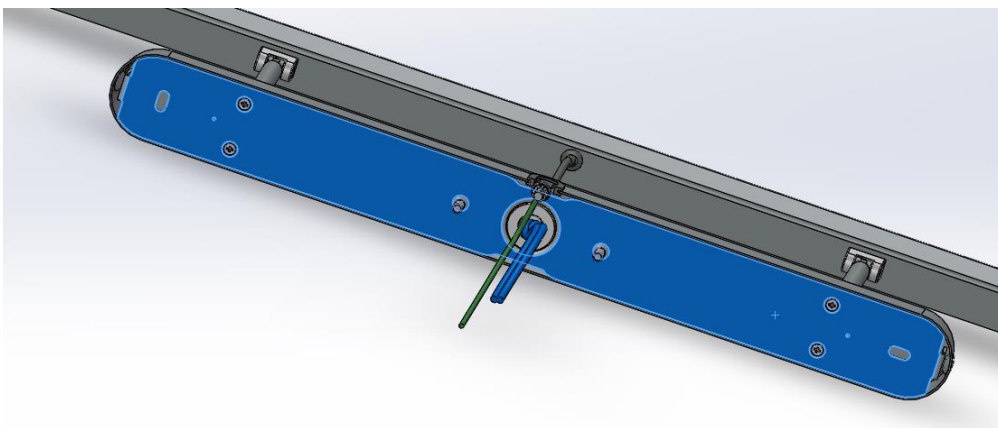

Type No. V2303
FLASKPOST
110-120 V~ 50 - 60 Hz 80mA 7.5 W 750lm
2700K Built-in LED
Conforms to: UL Std 1598 Certified to:
CSA Std C22.2 No. 250.0 CAN ICES-005
(B) / NMB-005 (B) This device complies
with Part 15 of the FCC Rules. Operation
is subject to the following two conditions:
(1) this device may not cause harmful
interference, and (2) this device must
accept any interference received,
including interference that may cause
undesired operation. FCC ID: FHO-V2303

Made in China

IKEA of Sweden AB, SE - 34381 Älmhult
© Inter IKEA Systems B.V. 2019

00000

Design and Quality
IKEA of Sweden

SUITABLE FOR DAMP LOCATIONS
CONVIENT AUX EMPLACEMENTS SECS HUMIDES
Suitable for mounting on wall and cabinet top
Convient pour un montage mural ou sur le dessus
d'une armoire.

Label artwork

Label location