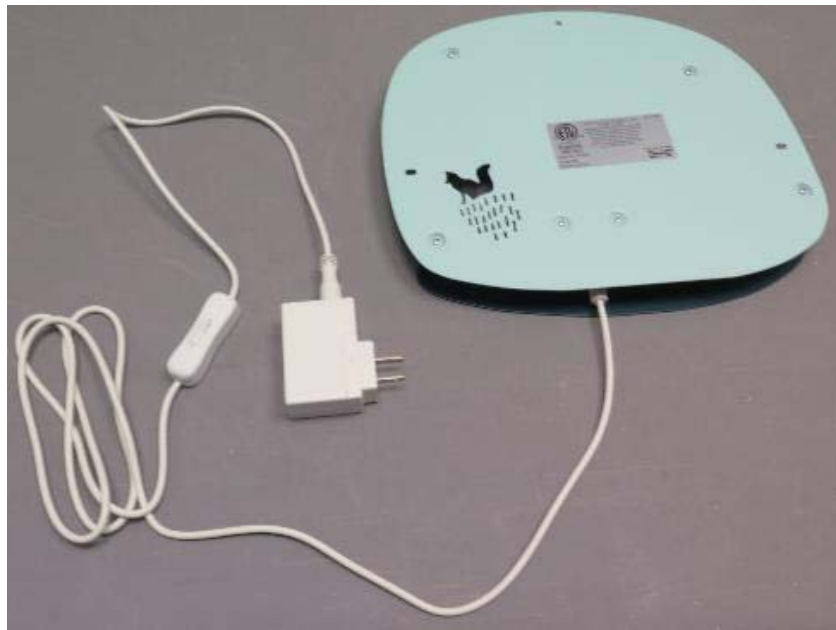

V2002 Duggregn External photo

Date code: YYWW