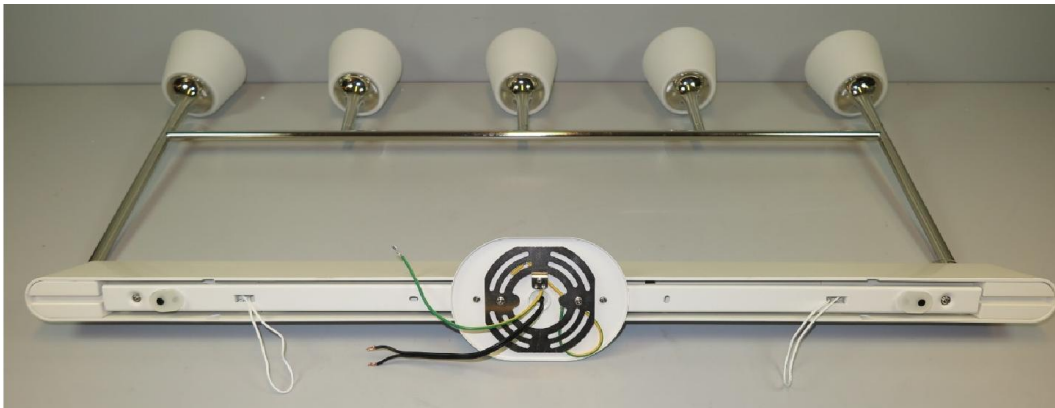

ANNEX 1

Photos of EUT

EUT

EUT

EUT

Photos of test setup

Test setup for conducted emission 150 kHz – 30 MHz

Test set up radiated emission 30 MHz – 1 GHz