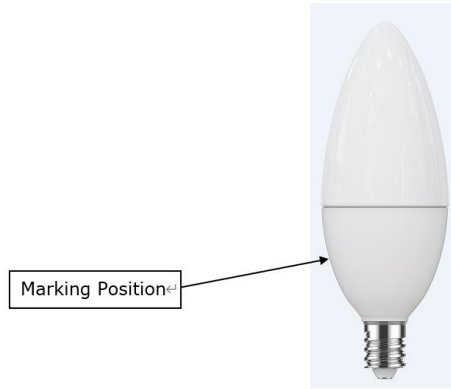

CAUTION: RISK OF ELECTRIC SHOCK-USE IN DRY LOCATION ONLY.
FCC ID:FHO-LED2319C3

120V~60Hz 450lm 2.8W 29mA
LED2319C3 E12 2700K 161lm/W
MADE IN CHINA 21633 YYWW

IKEA of Sweden AB
SE-343 81 Älmhult

PRECAUCIÓN: RIESGO DE CHOQUE ELÉCTRICO USAR SOLO EN LUGARES SECOS.

Label artwork

Label location