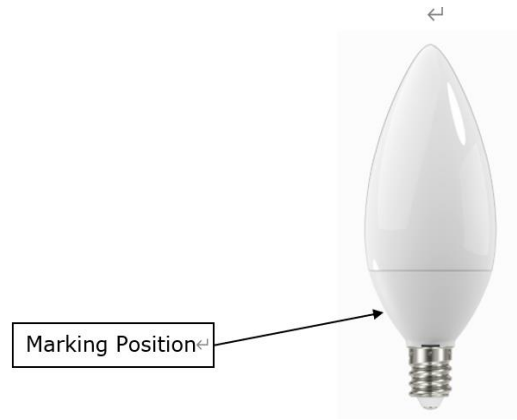

CAUTION: RISK OF ELECTRIC SHOCK-USE IN DRY LOCATION ONLY.
FCC ID:FHO-LED2308C2
CAN ICES-005 (B)/NMB-005 (B)

120V~60Hz 250lm 1.8W 32mA
LED2308C2 E12 2700K 138lm/W
MADE IN CHINA 21633 YYWW
CONFORMS TO UL STD.1993
CERTIFIED TO CSA STD. C22.2 NO.1993

IKEA of Sweden AB
SE-343 81 Älmhult

ATTENTION : RISQUE DE CHOC ÉLECTRIQUE - UTILISER DANS UN EMPLACEMENT SEC UNIQUEMENT.

Label artwork

Label location