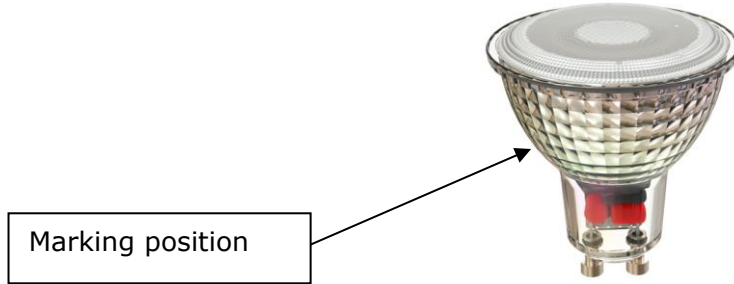

Revision Comment	
Approved by	Approved date

Marking_ LED2110R3 GU10_NA/MX

CAUTION: RISK OF ELECTRIC SHOCK - USE IN DRY LOCATION ONLY. DO NOT USE WITH STANDARD DIMMERS, SEE INSTRUCTIONS.

120V~60Hz 380lm 95lm/W 4W 66mA 2700K
 LED2110R3 GU10 40° MADE IN CHINA YYWW-XXX
 TRÅDFRI CWS 50050 CAN ICES-005(B)/NMB-005(B)
 FCC ID: FHO-LED2110R3
 CONTAINS FCC ID: QOQMGM210L
 AND IC: 5123A-MGM210L