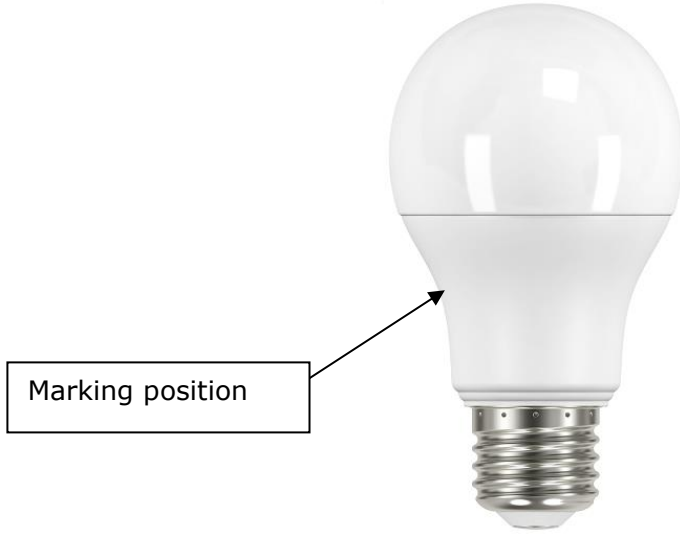

Revision Comment	
Approved by	Approved date

Marking_LED2109G6 E26_NA/MX

CAUTION: RISK OF ELECTRIC SHOCK - USE IN DRY LOCATION ONLY. DO NOT USE WITH STANDARD DIMMERS, SEE INSTRUCTIONS.

120V-60Hz 800lm 111lm/W 7.2W 86mA 2700K
 LED2109G6 E26 MADE IN CHINA YYWW-XXX
 TRÅDFRI **CWS** 50050 CAN ICES-005(B)/NMB-005(B)
 FCC ID: FHO-LED2109G6
 CONTAINS FCC ID: QOQMGM210L
 AND IC: 5123A-MGM210L