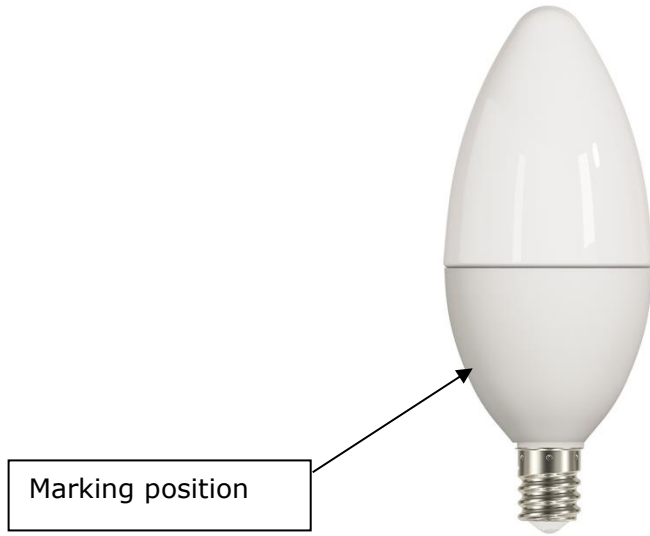

## Marking\_LED2107C4 E12\_NA/MX

**CAUTION:** RISK OF ELECTRIC SHOCK - USE IN DRY LOCATION ONLY. DO NOT USE WITH STANDARD DIMMERS, SEE INSTRUCTIONS.

120V~ 60Hz 450lm 145lm/W 3.1W 32mA 2700K  
 LED2107C4 E12 MADE IN CHINA YYWW-XXX  
 TRÅDFRI **WS** 50050 CAN ICES-005(B)/NMB-005(B)  
 FCC ID: FHO-LED2107C4  
 CONTAINS FCC ID: QOQMGM210L  
 AND IC: 5123A-MGM210L