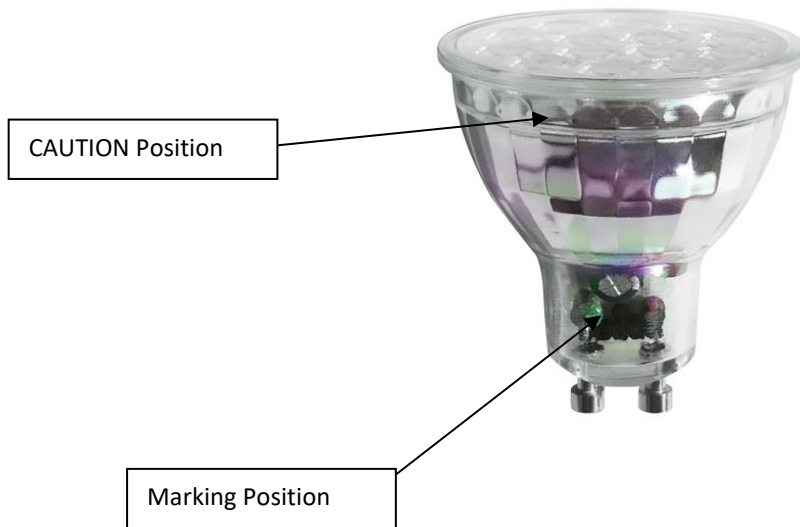

Revision	Revision Comment		
No. of	Checked by	Approved by	Approved date

Marking_19972_LED2106R3_GU10_NA

CAUTION: RISK OF ELECTRIC SHOCK—USE IN DRY LOCATION ONLY.
DO NOT USE WITH STANDARD DIMMERS. SEE INSTRUCTIONS.

ATTENTION: RISQUE DE CHOC ÉLECTRIQUE—UTILISER DANS UN EMPLACEMENT SEC UNIQUEMENT.
NE PAS UTILISER AVEC DES GRADATEURS STANDARD. SE REPORTER AUX INSTRUCTIONS.

CAN ICES-005 (B) /NMB-005 (B) CONFORMS TO UL STD. 1993 CERTIFIED TO CSA STD.C22.2 NO.1993