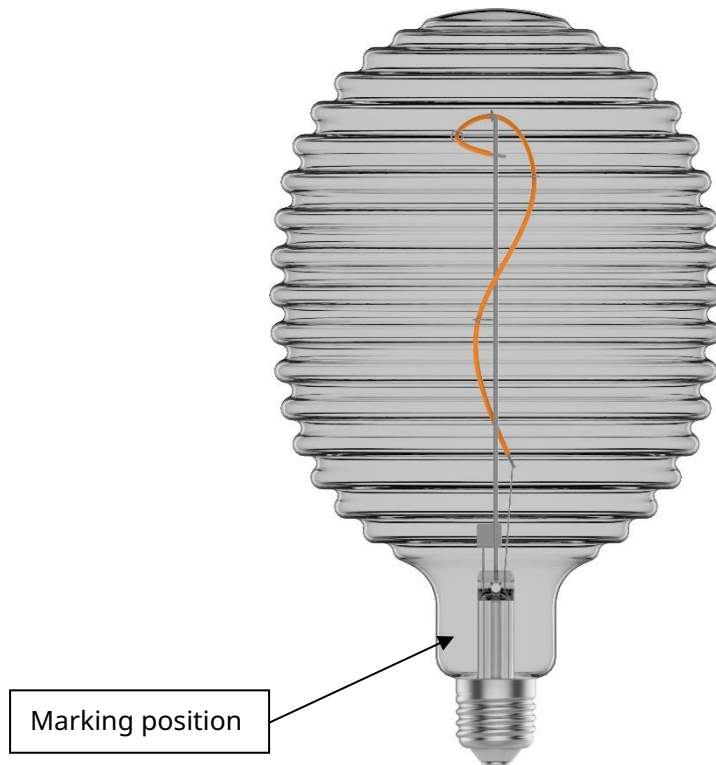

## Marking\_19972\_LED2031B5\_E26\_NA

	LED2031B5 E26 160lm 4.8W 120V~ 76mA 60Hz 1800K 33lm/W MADE IN CHINA 19972 YYWW IKEA of Sweden AB, SE-343 81 Älmhult FCC ID: FHO-LED2031B5	
---	--	---

Designed by IKEA of Sweden	No. of Pages 1 (1)	Replaces document
MARKING  Design and Quality IKEA of Sweden	Description ♦ ♦ <hr/> Name Marking LED2031B5 E26 NA 19972	
	Product Name	Doc number <b>2281264</b>